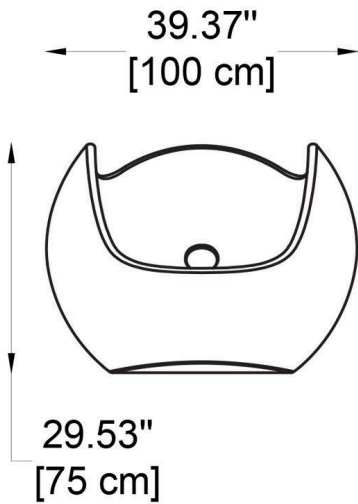

**BULLARD
BOLLARDS**
Think Bollard Think Bullard

BLOS
(NON-ILLUMINATED FURNITURE)

FIXTURE TYPE: _____

PROJECT NAME: _____

NOTES:

HOW TO ORDER:

CODE:

**Example:
CODE: BB-SDBLO075-SD-MW**

BB-SDBLO075-
SD-MW

GENERAL INFORMATION:

Playful yet sophisticated, the Bloss armchair by Bullard Bollards is a modern take on comfort and design, ideal for both indoor and outdoor settings. Its bold curves and sculptural form create an inviting seat made from durable polyethylene, ensuring long-lasting performance with minimal maintenance. Measuring 39.37" in length and 29.53" in height, Bloss is both spacious and compact, fitting effortlessly into lounges, patios, or creative workspaces. Available in a vibrant palette of standard finishes, this eye-catching piece adds personality and contemporary flair to any environment.

FIXTURE TYPE:

Non-Illuminated Furniture / Armchair

MATERIAL:

Polyethylene

DIMENSIONS:

L: 39.37" (100 cm) x H: 29.53" (75 cm) x W: 33.46" (85 cm)

FINISH OPTIONS:

STANDARD COLOURS: