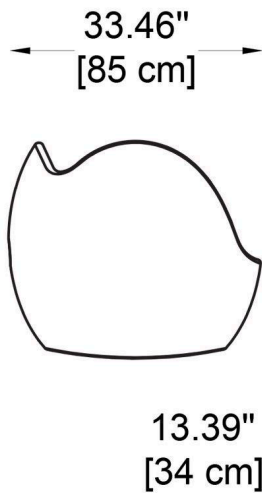

**BULLARD
BOLLARDS**
Think Bollard Think Bullard

BLOS
(NON-ILLUMINATED FURNITURE)

FIXTURE TYPE: _____

PROJECT NAME: _____

NOTES:

HOW TO ORDER:

CODE:

**Example:
CODE: BB-SDBLO075-SD-MW**

BB-SDBLO075-
SD-MW

GENERAL INFORMATION:

Playful yet sophisticated, the Bloss armchair by Bullard Bollards is a modern take on comfort and design, ideal for both indoor and outdoor settings. Its bold curves and sculptural form create an inviting seat made from durable polyethylene, ensuring long-lasting performance with minimal maintenance. Measuring 39.37" in length and 29.53" in height, Bloss is both spacious and compact, fitting effortlessly into lounges, patios, or creative workspaces. Available in a vibrant palette of standard finishes, this eye-catching piece adds personality and contemporary flair to any environment.

FIXTURE TYPE:

Non-Illuminated Furniture / Armchair

MATERIAL:

Polyethylene

DIMENSIONS:

L: 39.37" (100 cm) x H: 29.53" (75 cm) x W: 33.46" (85 cm)

FINISH OPTIONS:

STANDARD COLOURS: