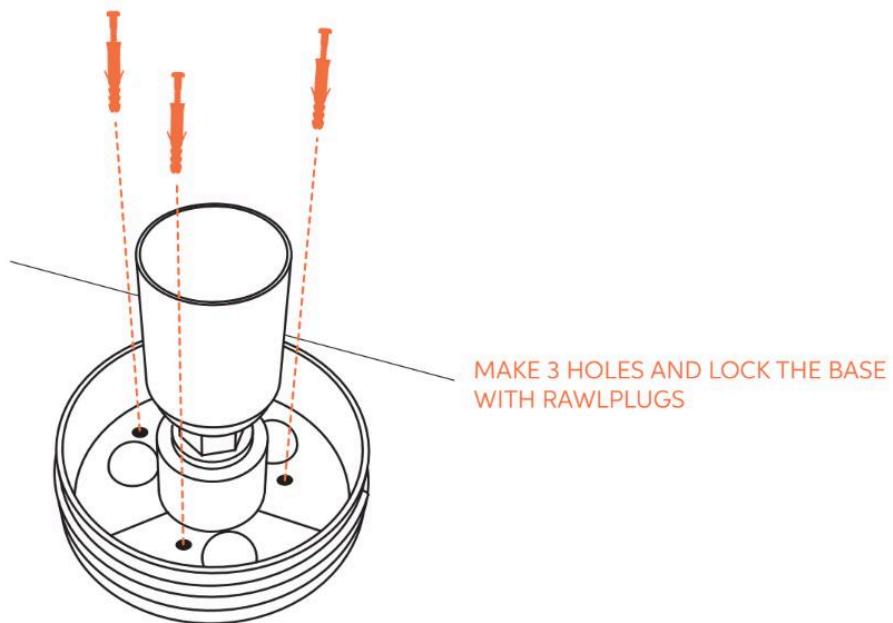

**BULLARD
BOLLARDS**
Think Bollard Think Bullard

ILLUMINATED FURNITURE

INSTALLATION TYPE:
SURFACE-MOUNT

I3
BASE MODEL

BULB REPLACEMENT

SYSTEM FOR FLOOR/WALL MOUNTING

CANDY LIGHT
INFRARED RGBW LED MODULE

P.2