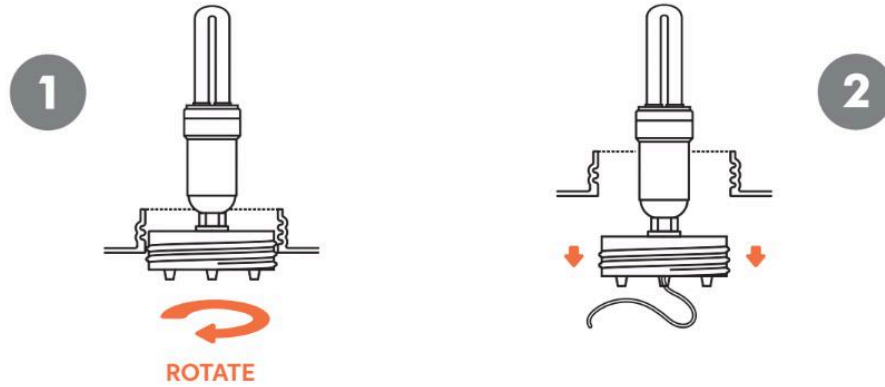

**BULLARD
BOLLARDS**
Think Bollard Think Bullard

ILLUMINATED FURNITURE

INSTALLATION TYPE:
SURFACE-MOUNT

I3
BASE MODEL

BULB REPLACEMENT

SYSTEM FOR FLOOR/WALL MOUNTING

CANDY LIGHT
INFRARED RGBW LED MODULE

P.2