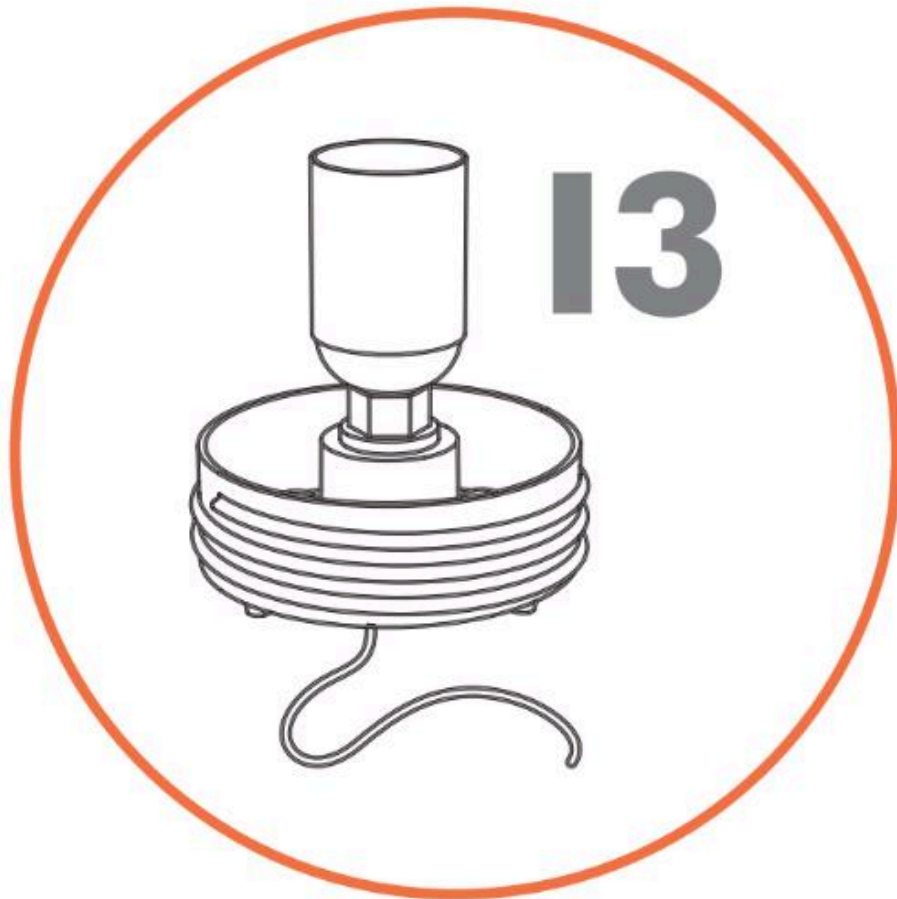

**BULLARD
BOLLARDS**
Think Bollard Think Bullard

ILLUMINATED FURNITURE

INSTALLATION TYPE:
SURFACE-MOUNT

I3
BASE MODEL

BULB REPLACEMENT

SYSTEM FOR FLOOR/WALL MOUNTING

CANDY LIGHT
INFRARED RGBW LED MODULE

P.2