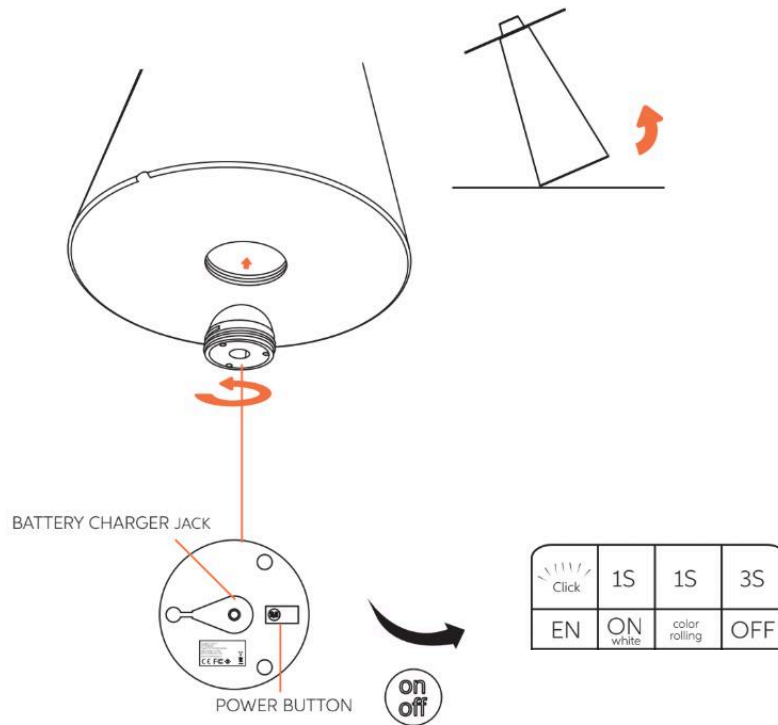

CANDY LIGHT MODULE PLACEMENT