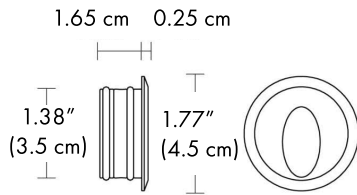

FIXTURE TYPE: _____

PROJECT NAME: _____

-32

-45

-55

HOW TO ORDER:

CODE:

Example:
CODE: BB-1436.00BAXO-GH-32-L2-350-DIM

BB-1436.00BAXO
-GH-32-L2-350-DIM

1 MODELS:

-32
Diameter - Ø: 1.26" (3.2 cm)

-45
Diameter - Ø: 1.77" (4.5 cm)

-55
Diameter - Ø: 2.17" (5.5 cm)

2 LIGHT SOURCE:

-L1 LED / 1 x 1W / 3000K / 1 x 122 lm
-L2 LED / 1 x 1W / 4000K / 1 x 130 lm

3 CONTROL GEAR/OPERATION RANGE:

-24V 24 V DC
-350 350 mA

4 FINISH OPTIONS:

Stainless steel

5 DIMMING OPTIONS:

-NON NON-Dimmable
-DIM 0-10V
-CAS Casambi
-DAL Dali

6 ACSESSORIES:

-AC205-IP66
IP66 remote power supply box

-AC297
Wall recessed rough-in housing 503

-AC212
Drywall Springs Segno/Point

-AC612
Rough-in housing 50x105

THINK BOLLARD - THINK BULLARD

sales@gordonbullard.com
www.bullardbollards.com
1-877-964-4646

991 South Gull Lake Dr
Richland, MI 49083
USA