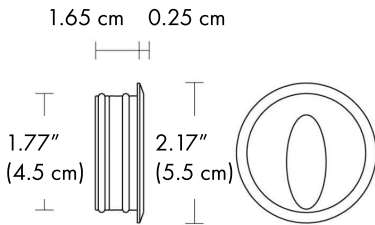

PROJECT NAME: _____

NOTES:

CONTROL:

Dim based on driver

BEAM ANGLE / LIGHT DISTRIBUTION / BEAM DIRECTIONABILITY:

89° x 88° x 45° Asymmetric flood (wall washer) Fixed optics

CABLE ENTRY:

Cable gland PE-LD 5.2mm

HOW TO ORDER:

CODE:

Example:
CODE: BB-1436.00BAXO-GH-32-L2-350-DIM

BB-1436.00BAXO
-GH-32-L2-350-DIM

1 MODELS:

-32
Diameter - Ø: 1.26" (3.2 cm)

-45
Diameter - Ø: 1.77" (4.5 cm)

-55
Diameter - Ø: 2.17" (5.5 cm)