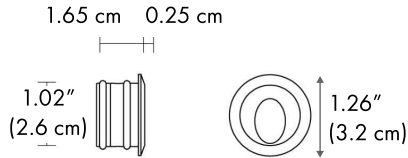

FIXTURE TYPE: _____

PROJECT NAME: _____

-32