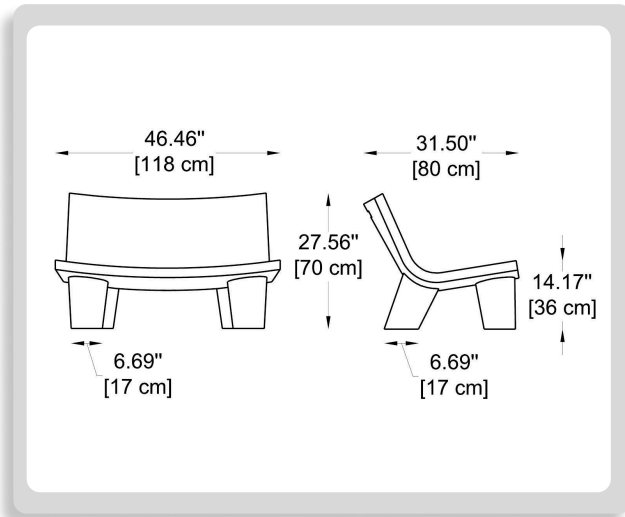

HOW TO ORDER:

CODE:

Example:
CODE: BB-LWL128-SD-MW-CW

BB-LWL128-SD-
MW-CW

1 DIMENSIONS:

L: 31.50" (80 cm) x H: 27.56" (70 cm) x W: 46.46" (118 cm)

2 FINISH OPTIONS:

STANDARD COLOURS: