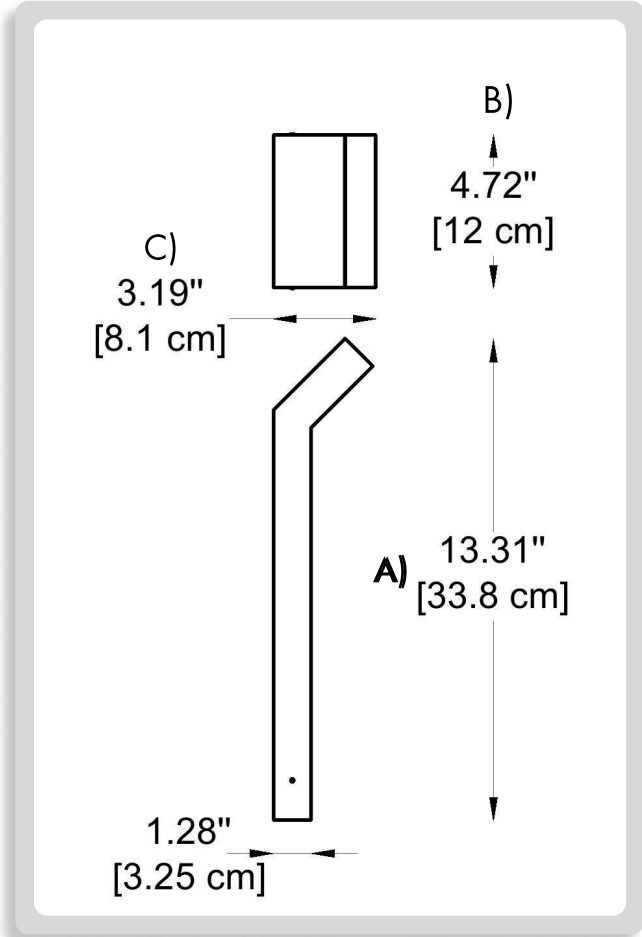

HOW TO ORDER:

CODE:

Example: CODE: BB-KOP45-BL-27K-DIM-GR	BB-KOP45- BL-27K-DIM-GR
---	----------------------------

1 DIMENSIONS:

- A) Height - H: 13.31" (33.8 cm)
- B) Length - L: 4.72" (12 cm)
- C) Width - W: 13.31" (8.1 cm)