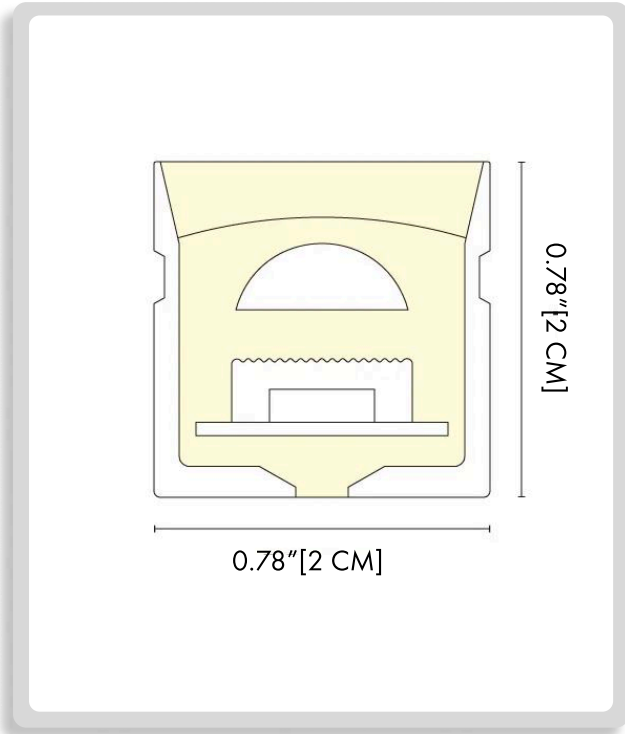

FIXTURE TYPE: _____

PROJECT NAME: _____

HOW TO ORDER:

CODE:

Example:
CODE: BB-SLWLEF-CL-SL.WL.EF.48V-AS-CP1-GBB-EF48

BB-SLWLEF-CL-SL.WL.EF.48V-AS-CP1-GBB-EF48

1 DIMENSIONS:

A) Length - L: 0.78" (2 cm)
B) Height - H: 0.78" (2 cm)

2 LIGHT SOURCE:

SL.WL.EF.24V

CCT	COLOR RANGE	CRI	INPUT VOLTAGE	RATED CURRENT (A/m)	RATED POWER	MAXIMUM POWER
2200 K	2166-2310 K	>90	24	0.4 (0.12A/ft)	10 (3.05W/ft)	11 (3.35W/ft)
2700 K	2630-2830 K					
3000 K	2920-3170 K					
4000 K	3770-4220 K					

LUMENS	STANDARD LENGTH	REMARK
770 (235LM/ft) 935 (285LM/ft) 990 (302LM/ft) 980 (299LM/ft)	10000mm (32.8ft)	1LED/6.25mm

SL.WL.EF.48V

CCT	COLOR RANGE	CRI	INPUT VOLTAGE	RATED CURRENT (A/m)	RATED POWER	MAXIMUM POWER
2200 K	2100-2300 K	>90	48	0.2 (0.06A/ft)	10 (3.05W/ft)	11 (3.35W/ft)
2700 K	2600-2830 K					
3000 K	2920-3170 K					
4000 K	3770-4220 K					

LUMENS	STANDARD LENGTH	REMARK
850(259LM/ft) 1020(311 LM/ft) 1150(351 LM/ft) 1150(351 LM/ft)	20000mm (65.62ft)	2LED/12.5mm

THINK BOLLARD - THINK BULLARD

sales@gordonbullard.com
www.bullardbollards.com
1-877-964-4646

991 South Gull Lake Dr
Richland, MI 49083
USA