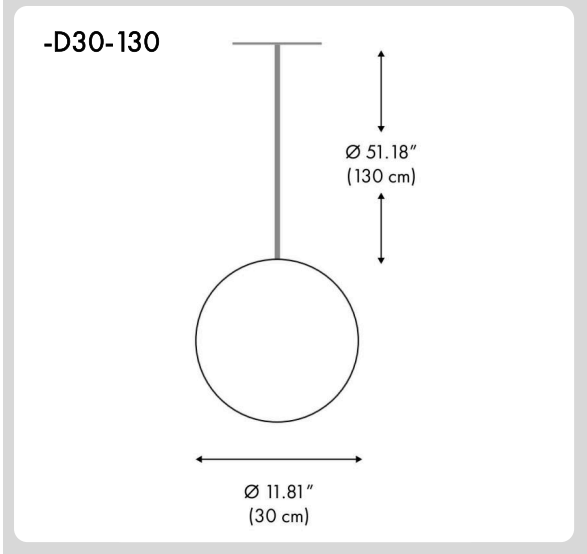

991 South Gull Lake Dr
Richland, MI 49083
USA

FIXTURE TYPE: _____

PROJECT NAME: _____

HOW TO ORDER:

CODE:

Example:
CODE: BB-GT-30-SD-S-ST

BB-GT-30-SD-S-ST

1 PROFILE DIAMETER:

-S

DIMENSIONS:

A) Diameter Ø: 11.81" (30 cm)
B) Height - H: 31.50" (80 cm)

-M

DIMENSIONS:

A) Diameter Ø: 11.81" (30 cm)
B) Height - H: 51.18" (130 cm)

*Energy saving bulb recommended (not included).

2 LIGHT SOURCE:

E26* / 1 x max.10W / 110-277V

3 FINISH OPTION:

Glossy Finish

4 FINISH OPTION (STEM):

-ST Satin
-AW Absolute White

THINK BOLLARD - THINK BULLARD

sales@gordonbullard.com
www.bullardbollards.com
1-877-964-4646