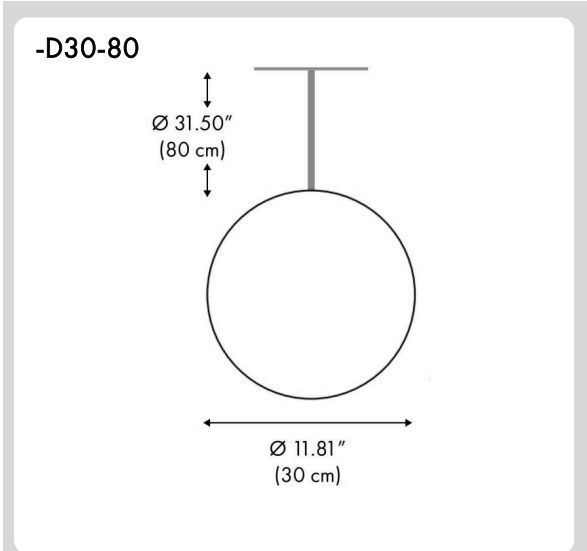

991 South Gull Lake Dr
Richland, MI 49083
USA

FIXTURE TYPE: _____

PROJECT NAME: _____

HOW TO ORDER:

CODE:

Example:
CODE: BB-GT-30-SD-S-ST

BB-GT-30-SD-S-ST

1 PROFILE DIAMETER:

-S

DIMENSIONS:

A) Diameter Ø: 11.81" (30 cm)
B) Height - H: 31.50" (80 cm)

-M

DIMENSIONS:

A) Diameter Ø: 11.81" (30 cm)
B) Height - H: 51.18" (130 cm)

*Energy saving bulb recommended (not included).

2 LIGHT SOURCE:

E26* / 1 x max.10W / 110-277V

3 FINISH OPTION:

Glossy Finish

4 FINISH OPTION (STEM):

-ST Satin
-AW Absolute White

THINK BOLLARD - THINK BULLARD

sales@gordonbullard.com
www.bullardbollards.com
1-877-964-4646