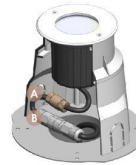

**B IP67 Jiffy quick plug/socket connector(Optional)**  
IP-67 connector is as an Optional assembly and ensures that water vapor will not enter into luminaires directly.

sales@gordonbullard.com  
www.bullardbollards.com  
1-877-964-4646

991 South Gull Lake Dr  
Richland, MI 49083  
USA

**BULLARD  
BOLLARDS**  
Think Bollard Think Bullard

**CODE:  
BB-OB-KPG-IL**

FIXTURE TYPE: \_\_\_\_\_

PROJECT NAME: \_\_\_\_\_

NOTES:

**HOW TO ORDER:**

**CODE:**

Example:  
CODE: BB-OB-KPG-IL-XXX-XXX-XXX-XXX-XXX-XXX

BB-OB-KPG-IL-D2FU0110-K30-B10-

**4 ACCESSORIES:**

SLEEVE (OPTION 1)

SLEEVE (OPTION 2)

- B10

-073#

**5 PHOTOMETRIC INFO:**