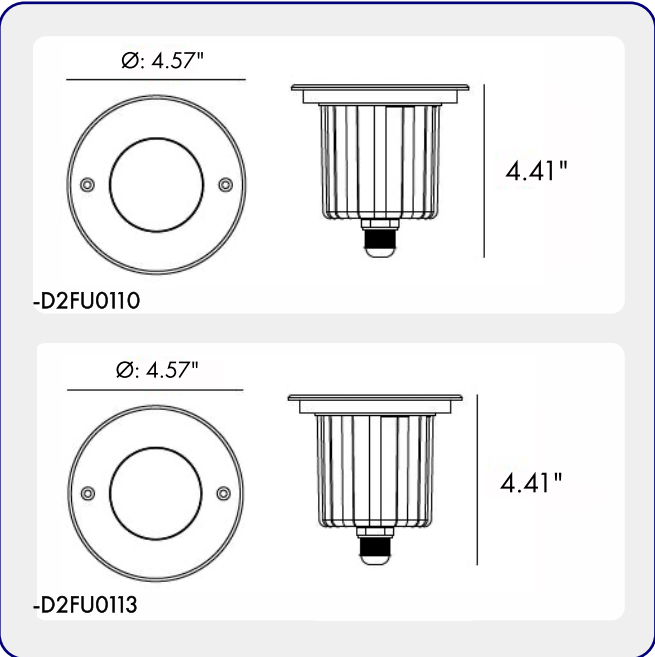

FIXTURE TYPE: _____

PROJECT NAME: _____

NOTES: