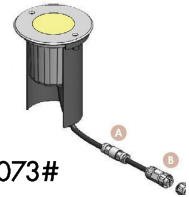

**CODE:**

Example:  
CODE: BB-OB-KPG-IL-XXX-XXX-XXX-XXX-XXX-XXX

BB-OB-KPG-IL-D2FU0110-K30-B10-

**1 MODELS:**

CODE -D2FU0110

DIMENSIONS:

Diameter - Ø: 4.57" (11.6 cm)  
Height - H: 4.41" (11.2 cm)

LIGHT SOURCE:

991 South Gull Lake Dr  
Richland, MI 49083  
USA

**BULLARD  
BOLLARDS**  
Think Bollard Think Bullard

**CODE:  
BB-OB-KPG-IL**

FIXTURE TYPE: \_\_\_\_\_

PROJECT NAME: \_\_\_\_\_

NOTES:

**HOW TO ORDER:**

**CODE:**

Example:  
CODE: BB-OB-KPG-IL-XXX-XXX-XXX-XXX-XXX-XXX

BB-OB-KPG-IL-D2FU0110-K30-B10-

**4 ACCESSORIES:**

SLEEVE (OPTION 1)

SLEEVE (OPTION 2)

- B10

-073#

**5 PHOTOMETRIC INFO:**