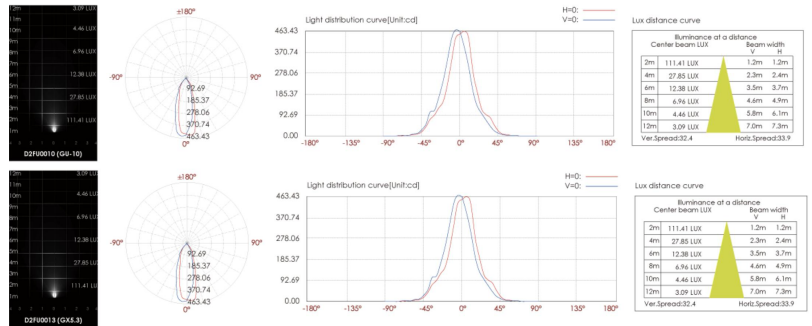

Example:  
CODE: BB-OB-KPG-IL-XXX-XXX-XXX-XXX-XXX-XXX

BB-OB-KPG-IL-D2FU0110-K30-B10-

**4 ACCESSORIES:**

SLEEVE (OPTION 1)

SLEEVE (OPTION 2)

- B10

-073#

**5 PHOTOMETRIC INFO:**