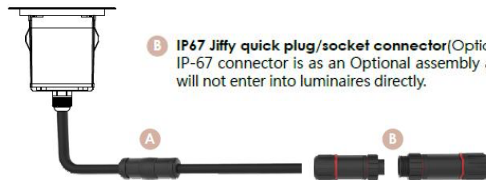

3 WATER PROOF SOLUTION: (optional)

-B

A Water-Stopper(Included)
IP-67 water-stopper is added in the end of luminaires as standard assembly which is also an important system for water resistance.

B IP67 Jiffy quick plug/socket connector(Optional)
IP-67 connector is as an Optional assembly and ensures that water vapor will not enter into luminaires directly.