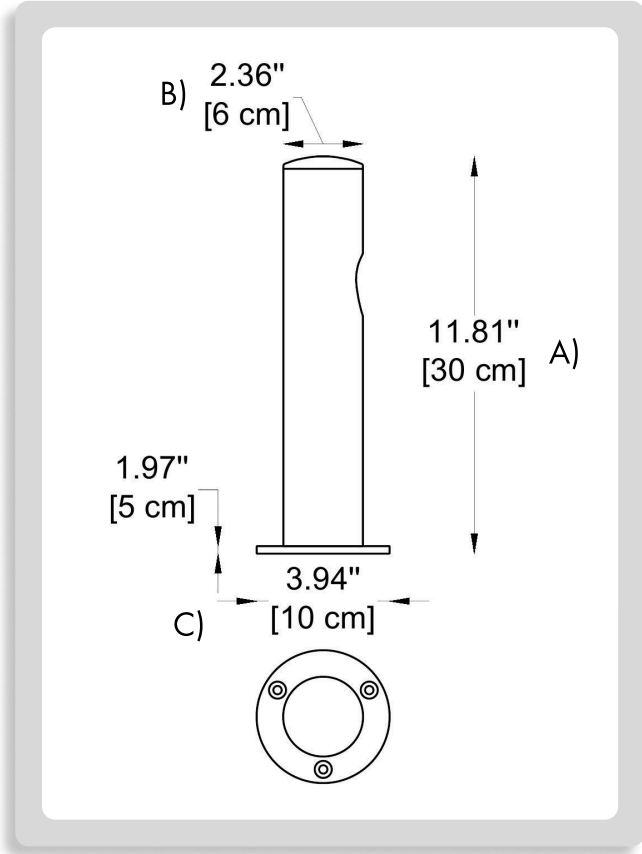

LIGHTING DISTRIBUTIONS:

10° / 30° / 50°

THINK BOLLARD - THINK BULLARD

sales@gordonbullard.com
 www.bullardbollards.com
 1-877-964-4646

991 South Gull Lake Dr
 Richland, MI 49083
 USA

FIXTURE TYPE: _____

PROJECT NAME: _____

HOW TO ORDER:

CODE:

Example:
CODE:
BB-ART-BL-27K-B10-DIM-IN

BB-ART-BL-27K-
B10-DIM-IN

1 DIMENSIONS:

A) Height - H: 11.81" (30 cm)
B) Diameter - Ø: 2.36" (6 cm)
C) Base - Ø: 3.94" (10 cm)

2 LIGHT SOURCE:

LED | 8W | CRI 90 | 560 lm | 110-277V