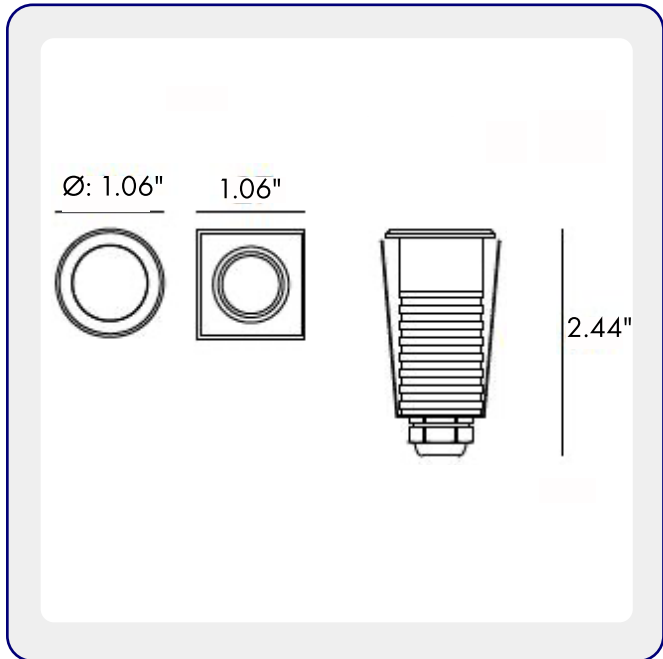

FIXTURE TYPE: _____

PROJECT NAME: _____

NOTES:

HOW TO ORDER:

CODE:

Example:
CODE: BB-RI-KPG-IL-XXX-XXX-XXX-XXX-XXX-XXX

BB-RI-KPG-IL-B2BPR0157-
K30-B15-10-DIM-

1 MODELS:

CODE -B2BPR0157

DIMENSIONS:

Diameter - Ø: 1.06" (2.7 cm)
Height - H: 2.44" (6.2 cm)

LIGHT SOURCE:

LED / 1 x 1.5W / 83 mA / 136 lm / IK 06 / 110-277V

2 CCT OPTIONS:

DIMENSIONS:

Height - H: 1.06" (2.7 cm)
Width - W: 1.06" (2.7 cm)
Length - L: 2.44" (6.2 cm)

LIGHT SOURCE:

LED / 1 x 1.5W / 83 mA / 136 lm / IK 06 / 110-277V

3 BEAM ANGLE:

-K30 3000K
-CUS Custom on request*

4 DIMMING OPTIONS:

-B15-10 10°
-B15-15 15°
-B15-20 20°
-B15-30 30°

-DIM 1-10V
-PWM Pulse Width Modulation
-DALI DALI (Digital Addressable Lighting Interface)