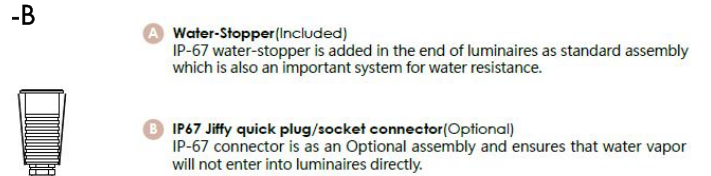

NOTES:

**HOW TO ORDER:**

**CODE:**

Example:  
CODE: BB-RI-KPG-IL-XXX-XXX-XXX-XXX-XXX-XXX

BB-RI-KPG-IL-B2BPR0157-  
K30-B15-10-DIM-

**5 WATER PROOF SOLUTION: (optional)**

**6 ACCESSORIES:**

SLEEVE (OPTION 1)