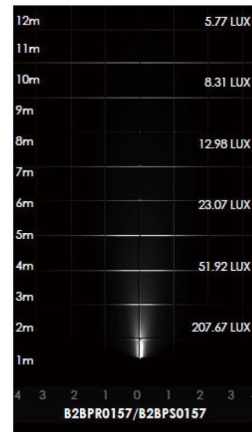

BB-RI-KPG-IL-B2BPR0157-  
K30-B15-10-DIM-

**1 MODELS:**

CODE -B2BPR0157

DIMENSIONS:

Diameter - Ø: 1.06" (2.7 cm)  
Height - H: 2.44" (6.2 cm)

LIGHT SOURCE:

LED / 1 x 1.5W / 83 mA / 136 lm / IK 06 / 110-277V

**2 CCT OPTIONS:**

DIMENSIONS:

Height - H: 1.06" (2.7 cm)  
Width - W: 1.06" (2.7 cm)  
Length - L: 2.44" (6.2 cm)

LIGHT SOURCE:

LED / 1 x 1.5W / 83 mA / 136 lm / IK 06 / 110-277V

**3 BEAM ANGLE:**

-K30 3000K  
-CUS Custom on request\*

NOTES:

**HOW TO ORDER:**

**CODE:**

Example:  
CODE: BB-RI-KPG-IL-XXX-XXX-XXX-XXX-XXX-XXX

BB-RI-KPG-IL-B2BPR0157-  
K30-B15-10-DIM-

**5 WATER PROOF SOLUTION: (optional)**

**6 ACCESSORIES:**

SLEEVE (OPTION 1)

SLEEVE (OPTION 2)

-114#

-180#

**7 PHOTOMETRIC INFO:**

sales@gordonbullard.com  
www.bullardbollards.com  
1-877-964-4646

991 South Gull Lake Dr  
Richland, MI 49083  
USA