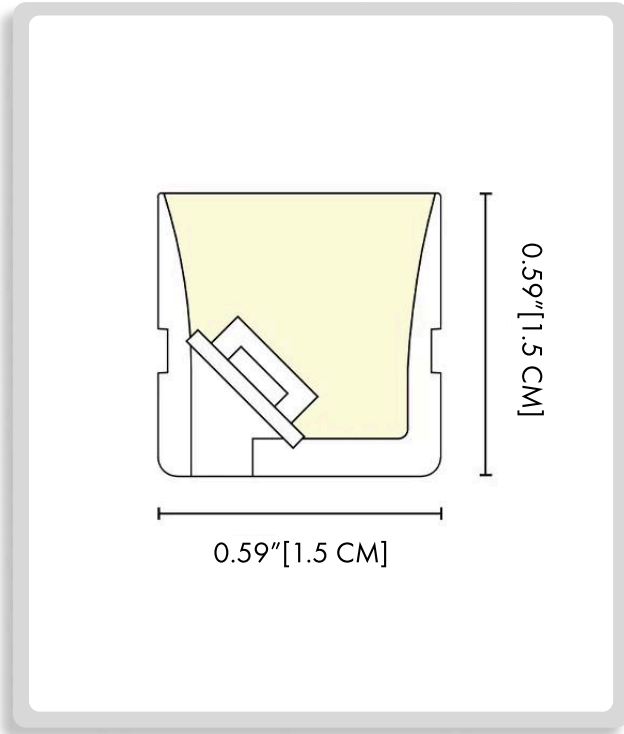

FIXTURE TYPE: _____

PROJECT NAME: _____

HOW TO ORDER:

CODE:

Example:
CODE: BB-SLWLTE-CL-24V.3D1515.LTE-AS-TD-01-TE

BB-SLWLPC-
CL-24V.3D1515.LTE-
AS-TD-01-TE

1 DIMENSIONS:

A) Length - L: 0.59" (1.5 cm)
B) Height - H: 0.59" (1.5 cm)

2 LIGHT SOURCE:

-24V.3D1515.LTE OPTION 12W/M

CCT	COLOR RANGE	CRI	INPUT VOLTAGE	RATED CURRENT (A/m)	RATED POWER	MAXIMUM POWER
2700 K	2650-2750K	90	24	0.5 (0.15A/ft)	12 (3.66W/ft)	13.2 (4.02W/ft)
3000 K	2850-3050K					
4000 K	3850-4050K					

LUMENS	STANDARD LENGTH	REMARK
800(244LM/ft) 820(250LM/ft) 835(255LM/ft)	5000mm (16.4ft)	7LED/41.67mm

-24V.3D1616.LTE OPTION 7.2W/M

CCT	COLOR RANGE	CRI	INPUT VOLTAGE	RATED CURRENT (A/m)	RATED POWER	MAXIMUM POWER
2700 K	2650-2750K	90	24	0.5 (0.15A/ft)	12 (3.66W/ft)	13.2 (4.02W/ft)
3000 K	2850-3050K					
4000 K	3850-4050K					

LUMENS	STANDARD LENGTH	REMARK
800(244LM/ft) 820(250LM/ft) 835(255LM/ft)	5000mm (16.4ft)	7LED/41.67mm

THINK BOLLARD - THINK BULLARD

sales@gordonbullard.com
www.bullardbollards.com
1-877-964-4646

991 South Gull Lake Dr
Richland, MI 49083
USA