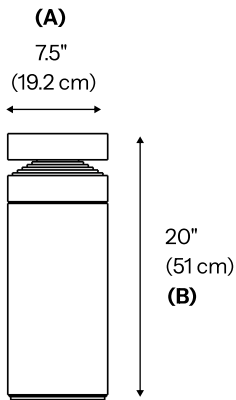

**BULLARD
BOLLARDS**
Think Bullard Think Bullard

**CODE:
BB-7179-ML**

Fixture Type:

Project Name:

HOW TO ORDER:

CODE:

**Example:
CODE: BB-7179-ML-S-K27-ST-NON**

**BB-7129-ML-S-
K27-ST-NON**

2 CCT:

- **-K27** 2700K
- **-K30** 3000K
- **-K40** 4000K

3 Finish Options:

- **-IG** Indian Green
- **-ST** Silver Travertine
- **-RT** Red Travertine
- **-BM** Black Marquina
- **-T** Travertine
- **-DE** Dark Emperador
- **-VW** Volakos White

4 Dimming Options:

- **-NON** NON-Dimmable
- **-DALI** DALI

LED

IP65

IK08

Due to the dynamic nature of lighting products and the associated technologies, luminaire data on all specification sheets is subject to change at the discretion of Gordon Bullard LLC and associated companies.

THINK BOLLARD - THINK BULLARD

sales@gordonbullard.com / www.bullardbollards.com / 1-877-964-4646

991 South Gull Lake Dr Richland, MI 49083 USA