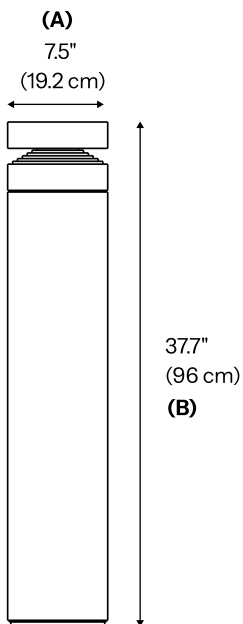

**BULLARD
BOLLARDS**
Think Bullard Think Bullard

**CODE:
BB-7179-ML**

Fixture Type:

Project Name:

HOW TO ORDER:

CODE:

**Example:
CODE: BB-7179-ML-S-K27-ST-NON**

**BB-7129-ML-S-
K27-ST-NON**

2 CCT:

- **-K27** 2700K
- **-K30** 3000K
- **-K40** 4000K

3 Finish Options:

- **-IG** Indian Green
- **-ST** Silver Travertine
- **-RT** Red Travertine
- **-BM** Black Marquina
- **-T** Travertine
- **-DE** Dark Emperador
- **-VW** Volakos White

4 Dimming Options:

- **-NON** NON-Dimmable
- **-DALI** DALI

LED

IP65

IK08

Due to the dynamic nature of lighting products and the associated technologies, luminaire data on all specification sheets is subject to change at the discretion of Gordon Bullard LLC and associated companies.

THINK BOLLARD - THINK BULLARD

sales@gordonbullard.com / www.bullardbollards.com / 1-877-964-4646

991 South Gull Lake Dr Richland, MI 49083 USA