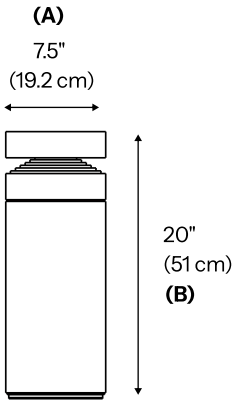

A) Diameter - Ø: 7.5" (19.2 cm)

B) Height - H: 20" (51 cm)

LIGHT SOURCE:

SMD LED | 20W | 667 lumens

WEIGHT:

48.5 lb

-M

A) Diameter - Ø: 7.5" (19.2 cm)

B) Height - H: 37.7" (96 cm)

LIGHT SOURCE:

SMD LED | 20W | 667 lumens

WEIGHT:

105.8 lb

LED

IP65

IK08