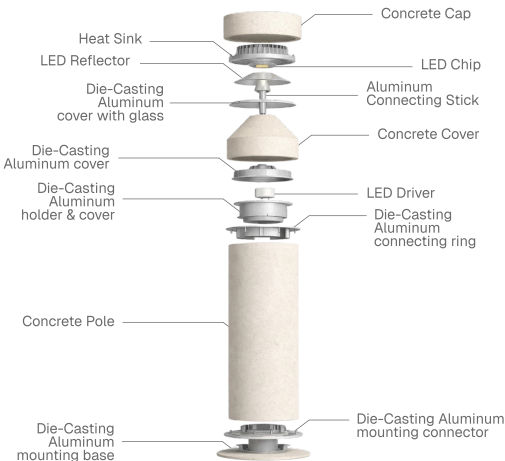

Due to the dynamic nature of lighting products and the associated technologies, luminaire data on all specification sheets is subject to change at the discretion of Gordon Bullard LLC and associated companies.

THINK BOLLARD - THINK BULLARD

sales@gordonbullard.com / www.bullardbollards.com / 1-877-964-4646
991 South Gull Lake Dr Richland, MI 49083 USA