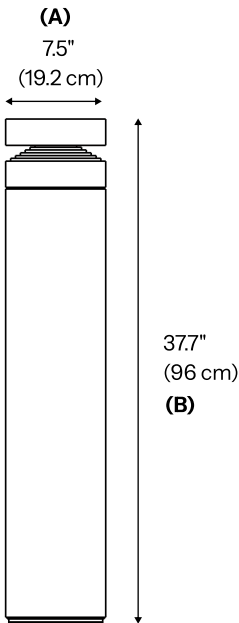

A) Diameter - Ø: 7.5" (19.2 cm)

B) Height - H: 20" (51 cm)

LIGHT SOURCE:

SMD LED | 20W | 667 lumens

WEIGHT:

48.5 lb

-M

A) Diameter - Ø: 7.5" (19.2 cm)

B) Height - H: 37.7" (96 cm)

LIGHT SOURCE:

SMD LED | 20W | 667 lumens

WEIGHT:

105.8 lb

LED

IP65

IK08