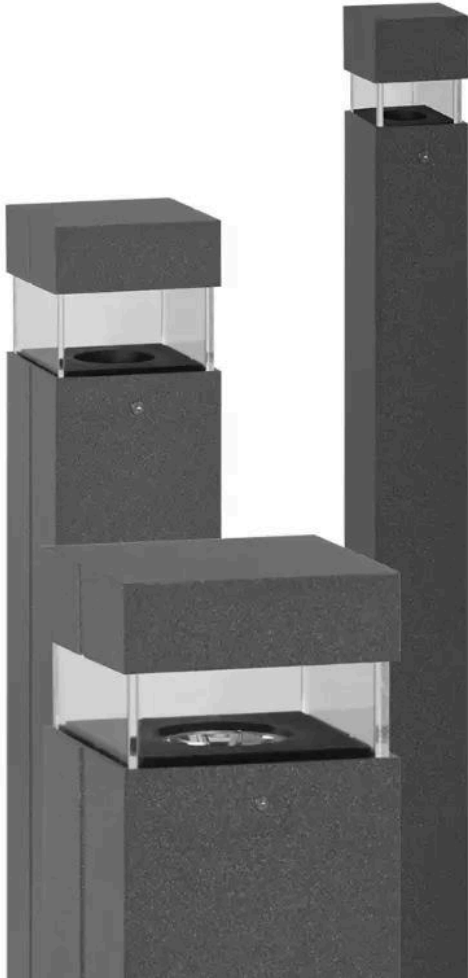

**BULLARD
BOLLARDS**
Think Bollard Think Bullard

QUADRO
BB-QDR-BL

**BULLARD
BOLLARDS**
Think Bollard Think Bullard

**CODE:
BB-QDR-BL**

FIXTURE TYPE: _____

PROJECT NAME: _____

GENERAL INFORMATION:

The QUADRO bollard offers a balanced blend of performance and design, making it an excellent choice for urban landscapes, commercial properties, and public spaces. Engineered for reliability, it features a robust die-cast aluminum body and tempered glass lens for enhanced durability. With its geometric diffuser and square top, it provides uniform light distribution and visual appeal. Designed to withstand harsh environments, the QUADRO ensures consistent operation in a wide temperature range with an IP65 rating for all-weather resilience.

FIXTURE TYPE:

Bollard

VOLTAGE:

110-277V

MATERIAL:

Die-cast aluminum

LENS:

Tempered glass

PROJECT NAME: _____

HOW TO ORDER:

CODE:

Example:
CODE:
BB-QDR-BL-H5-K30-D18-WH-DIM

BB-QDR-BL-H5-
K30-D18-WH-
DIM

1 HEIGHT:

- H1 H: 6.9" (17.5 cm)
- H6 H: 23.62" (60 cm)
- H9 H: 35.43" (90 cm)

2 LENGTH / WIDTH:

L: 3.93" (10 cm) x W: 3.93" (10 cm)

3 LIGHT SOURCE

LED / 20W / 1800 lm / CRI 90 / 110-277V

4 CCT:

- K30 3000K
- K40 4000K

5 LIGHT DISTRIBUTION:

- D18 180°
- D36 360°

6 FINISH OPTIONS: