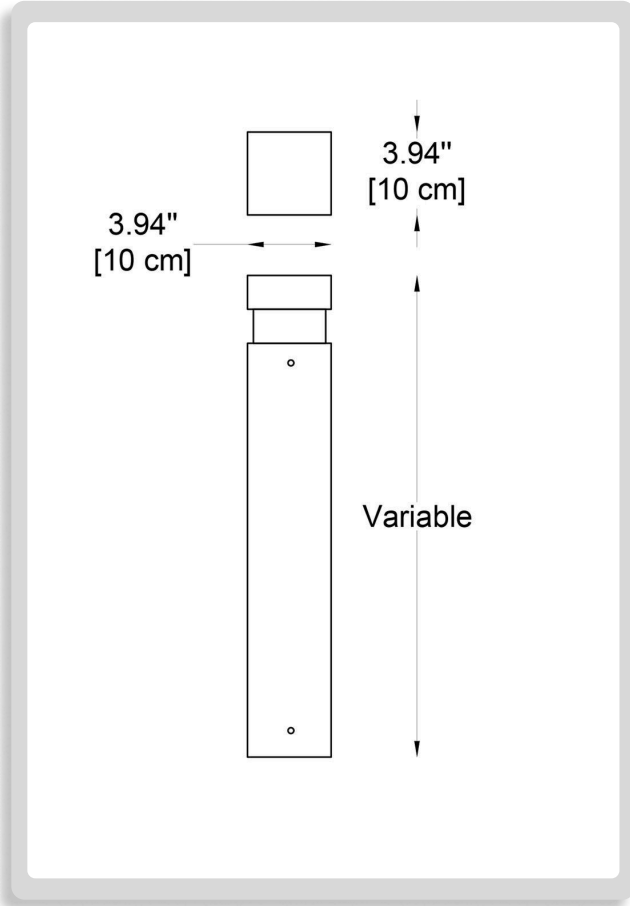

PROJECT NAME: _____

HOW TO ORDER:

CODE:

Example:
CODE:
BB-QDR-BL-H5-K30-D18-WH-DIM

BB-QDR-BL-H5-
K30-D18-WH-
DIM

1 HEIGHT:

- H1 H: 6.9" (17.5 cm)
- H6 H: 23.62" (60 cm)
- H9 H: 35.43" (90 cm)

2 LENGTH / WIDTH:

L: 3.93" (10 cm) x W: 3.93" (10 cm)

3 LIGHT SOURCE

LED / 20W / 1800 lm / CRI 90 / 110-277V

4 CCT:

- K30 3000K
- K40 4000K

5 LIGHT DISTRIBUTION:

- D18 180°
- D36 360°

6 FINISH OPTIONS: