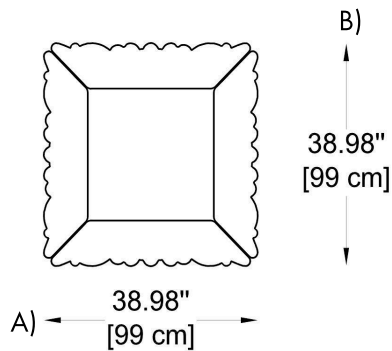

**1 MODELS:**

**CODE: -090**

**DIMENSIONS:**

A) Length - L: 38.98" (99 cm)  
B) Height - H: 38.98" (99 cm)

**WEIGHT:**

22.05 lb

**CODE: -150**

**DIMENSIONS:**

A) Length - L: 63.78" (162 cm)  
B) Height - H: 63.78" (162 cm)

**WEIGHT:**

39.68 lb

**THINK BOLLARD - THINK BULLARD**

sales@gordonbullard.com  
www.bullardbollards.com  
1-877-964-4646

991 South Gull Lake Dr  
Richland, MI 49083  
USA

**DIMENSIONS:**

A) Length - L: 38.98" (99 cm)  
B) Height - H: 63.78" (162 cm)

**WEIGHT:**

33.07 lb

**CODE: -220**

**DIMENSIONS:**

A) Length - L: 87.80" (223 cm)  
B) Height - H: 63.78" (162 cm)

**WEIGHT:**