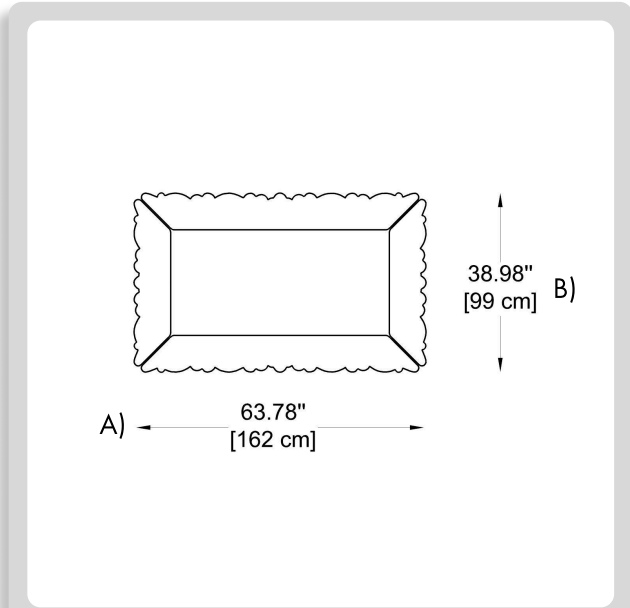

FIXTURE TYPE: _____

PROJECT NAME: _____

NOTES:

HOW TO ORDER:

CODE:

Example:
CODE: BB-FRM-SD-090-MW

BB-FRM-
SD-090-MW

CODE: -095

DIMENSIONS:

A) Length - L: 38.98" (99 cm)
B) Height - H: 63.78" (162 cm)

WEIGHT:

33.07 lb