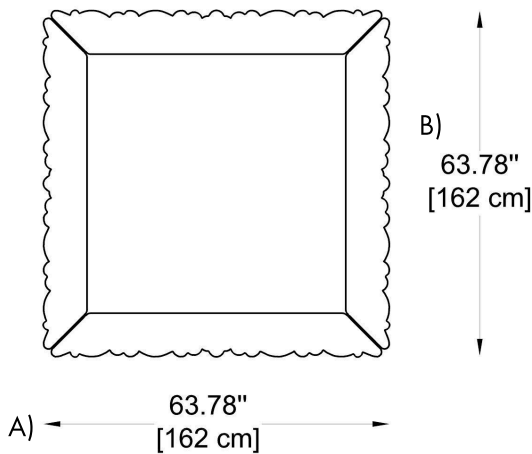

**1 MODELS:**

**CODE: -090**

**DIMENSIONS:**

A) Length - L: 38.98" (99 cm)  
B) Height - H: 38.98" (99 cm)

**WEIGHT:**

22.05 lb

**CODE: -150**

**DIMENSIONS:**

A) Length - L: 63.78" (162 cm)  
B) Height - H: 63.78" (162 cm)

**WEIGHT:**

39.68 lb

**THINK BOLLARD - THINK BULLARD**

sales@gordonbullard.com  
www.bullardbollards.com  
1-877-964-4646

991 South Gull Lake Dr  
Richland, MI 49083  
USA

**DIMENSIONS:**

A) Length - L: 38.98" (99 cm)  
B) Height - H: 63.78" (162 cm)

**WEIGHT:**

33.07 lb

**CODE: -220**

**DIMENSIONS:**

A) Length - L: 87.80" (223 cm)  
B) Height - H: 63.78" (162 cm)

**WEIGHT:**