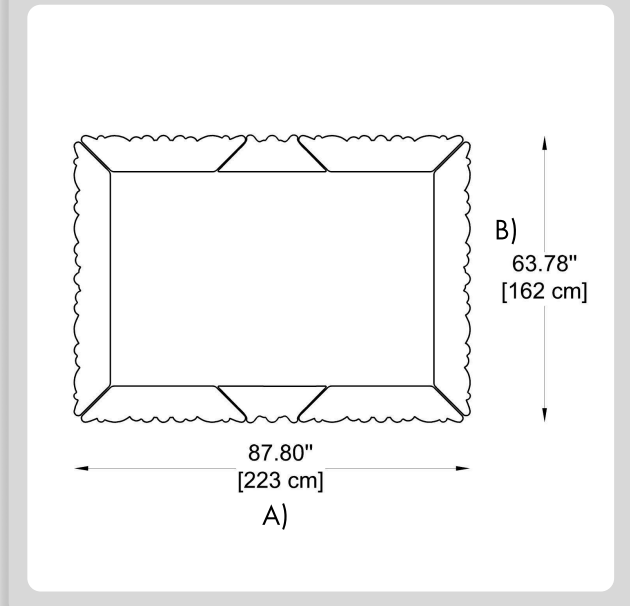

**1 MODELS:**

**CODE: -090**

**DIMENSIONS:**

A) Length - L: 38.98" (99 cm)  
B) Height - H: 38.98" (99 cm)

**WEIGHT:**

22.05 lb

**CODE: -150**

**DIMENSIONS:**

A) Length - L: 63.78" (162 cm)  
B) Height - H: 63.78" (162 cm)

**WEIGHT:**

39.68 lb

**THINK BOLLARD - THINK BULLARD**

sales@gordonbullard.com  
www.bullardbollards.com  
1-877-964-4646

991 South Gull Lake Dr  
Richland, MI 49083  
USA

**DIMENSIONS:**

A) Length - L: 38.98" (99 cm)  
B) Height - H: 63.78" (162 cm)

**WEIGHT:**

33.07 lb

**CODE: -220**

**DIMENSIONS:**

A) Length - L: 87.80" (223 cm)  
B) Height - H: 63.78" (162 cm)

**WEIGHT:**