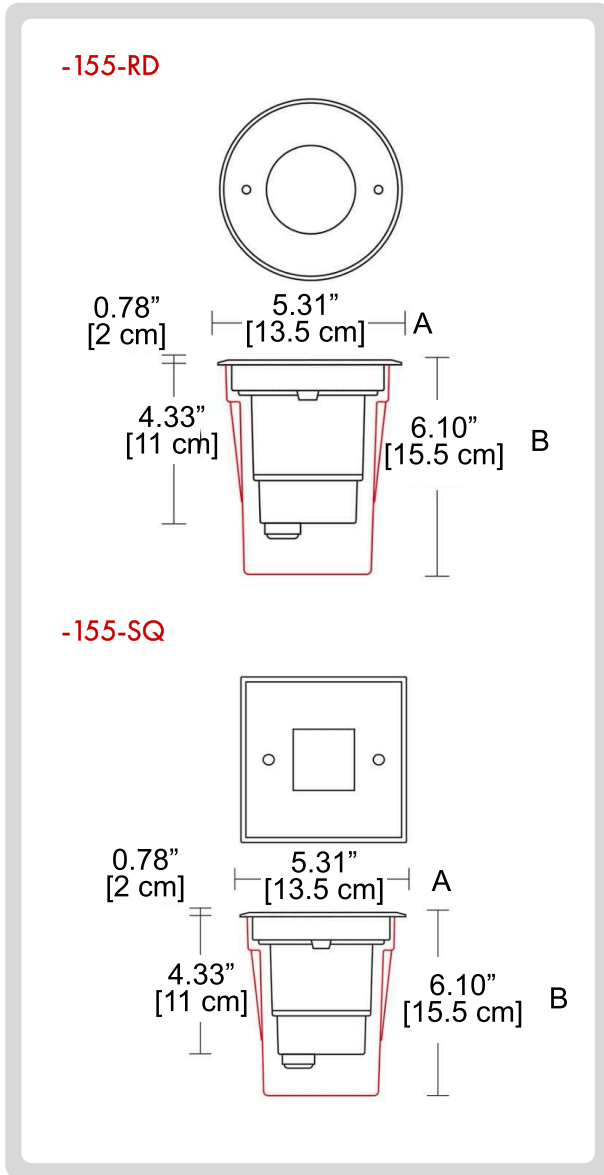

**BULLARD
BOLLARDS**
Think Bollard Think Bullard

**CODE:
BB-5953.00CASTTUNEC-GH**

FIXTURE TYPE: _____

PROJECT NAME: _____

HOW TO ORDER:

CODE:

Example:
CODE: BB-5953.00CASTTUNEC-GH-90-RD-B19-1-DAL-SS

BB-5953.00CASTTUNEC-GH-90-RD-B19-1-DAL-SS

1 **MODELS:**

-155-RD (round)
-155-SQ (square)

DIMENSIONS:

A) Diameter - Ø: 5.31" (13.5 cm)
B) Height - H: 6.10" (15.5 cm)

LIGHT SOURCE:

CODE	BEAM ANGLE	WATTAGE	KELVINS	LUMENS	OPERATION RANGE
-B24-1	24°	1 x 6.3W	3000 K	1 x 998 lm	110-277 V
-B24-2			4000 K	1 x 1073 lm	
-B40-1	40°	1 x 6.3W	3000 K	1 x 998 lm	110-277 V
-B40-2			4000 K	1 x 1073 lm	
-B58-1	58°	1 x 6.3W	3000 K	1 x 998 lm	110-277 V
-B58-2			4000 K	1 x 1073 lm	

THINK BOLLARD - THINK BULLARD

sales@gordonbullard.com
www.bullardbollards.com
1-877-964-4646

991 South Gull Lake Dr
Richland, MI 49083
USA