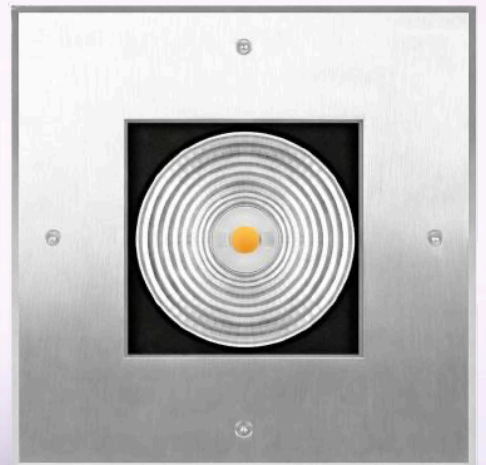

**BULLARD
BOLLARDS**
Think Bollard Think Bullard

BUNNY DOT

FIXTURE TYPE: _____

PROJECT NAME: _____

GENERAL INFORMATION:

BUNNY DOT is a versatile recessed lighting series for façades, trees, shrubs, columns, and architectural accents. Available in various sizes, optics, and wattages, it provides precise and durable illumination for landscape and architectural use. The high-resistance aluminum body with nano-bonderite treatment and textured powder coating ensures long-term protection against UV and weather conditions. Silicone gaskets and an ultra-clear tempered glass diffuser guarantee optimal sealing and maximum light output, complemented by stainless-steel trim and hardware. A water-lock system prevents cable condensation, and a polypropylene rough-in housing allows safe ground installation. Suitable for low-speed drive-over areas (max 10 km/h); not for pools or fountains.

DIFFUSER:

Tempered glass (8mm for 90 models, 12mm for 115/155/233 models and 15 mm for 245 models)

WARRANTY:

LED lighting products are warranted for 5 years.

DRIVER POSITION:

Remote

MAIN FEATURES:

- High visual comfort
- Available in a wide choice of optics
- Functional and minimalistic design
- Shock-resistant construction
- Operating Temperature: -4°F to +122°F.

DIMENSIONS:

A) Diameter - Ø: 5.31" (13.5 cm)
B) Height - H: 6.10" (15.5 cm)

LIGHT SOURCE:

CODE	BEAM ANGLE	WATTAGE	KELVINS	LUMENS	OPERATION RANGE
-B24-1	24°	1 x 6.3W	3000 K	1 x 998 lm	110-277 V
-B24-2			4000 K	1 x 1073 lm	
-B40-1	40°	1 x 6.3W	3000 K	1 x 998 lm	110-277 V
-B40-2			4000 K	1 x 1073 lm	
-B58-1	58°	1 x 6.3W	3000 K	1 x 998 lm	110-277 V
-B58-2			4000 K	1 x 1073 lm	