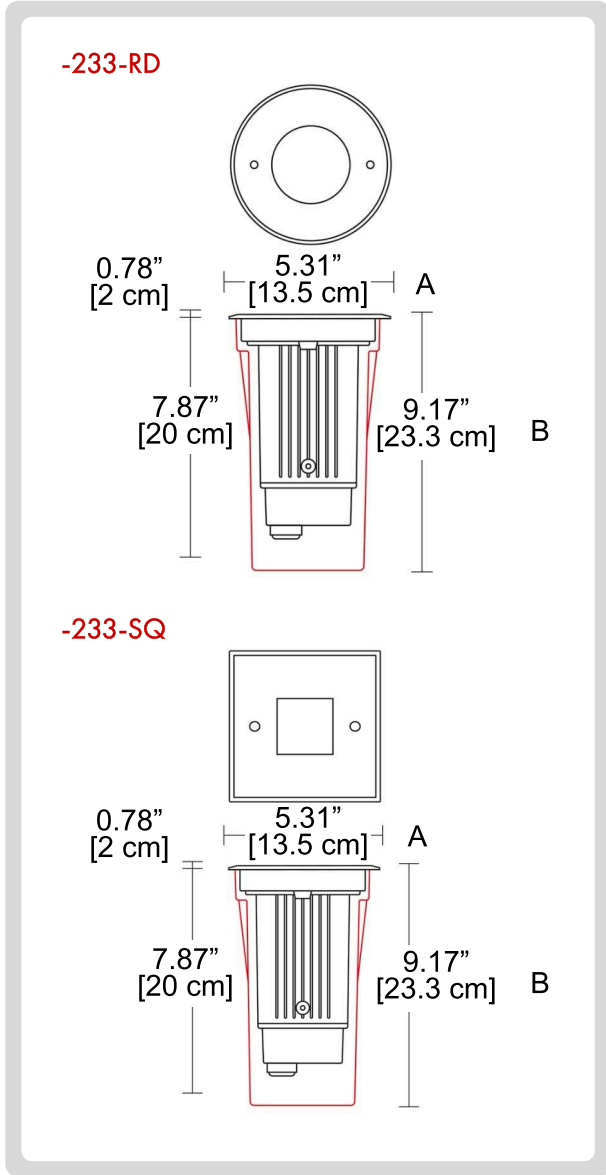

FIXTURE TYPE: _____

PROJECT NAME: _____

HOW TO ORDER:

CODE:

Example:
CODE: BB-5953.00CASTTUNEC-GH-90-RD-B19-1-DAL-SS

BB-5953.00CASTTUNEC-GH-90-RD-B19-1-DAL-SS

1 **MODELS:**

-233-RD (round)
-233-SQ (square)

DIMENSIONS:

A) Diameter - Ø: 5.31" (13.5 cm)
B) Height - H: 9.17" (23.3 cm)

LIGHT SOURCE:

CODE	BEAM ANGLE	WATTAGE	KELVINS	LUMENS	OPERATION RANGE
-B24-1	24°	1 x 11.3W	3000 K	1 x 1715 lm	110-277 V
-B24-2			4000 K	1 x 1844 lm	
-B40-1	40°	1 x 11.3W	3000 K	1 x 1715 lm	110-277 V
-B40-2			4000 K	1 x 1844 lm	
-B58-1	58°	1 x 11.3W	3000 K	1 x 1715 lm	110-277 V
-B58-2			4000 K	1 x 1844 lm	

THINK BOLLARD - THINK BULLARD

sales@gordonbullard.com
www.bullardbollards.com
1-877-964-4646

991 South Gull Lake Dr
Richland, MI 49083
USA