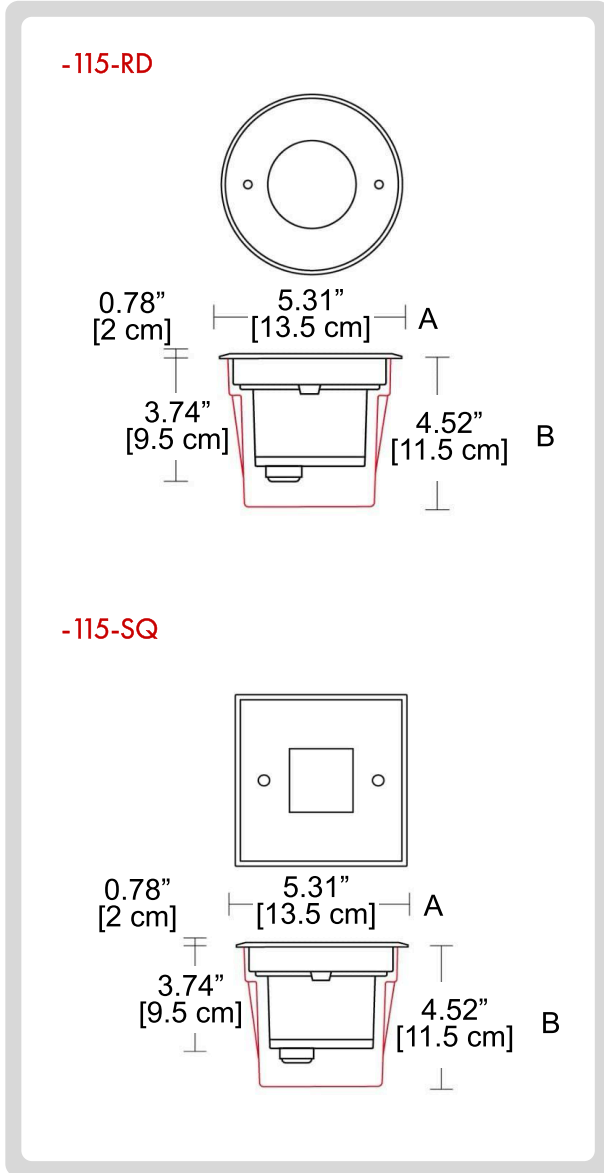

**BULLARD
BOLLARDS**
Think Bollard Think Bullard

**CODE:
BB-5953.00CASTTUNEC-GH**

FIXTURE TYPE: _____

PROJECT NAME: _____

HOW TO ORDER:

CODE:

Example:
CODE: BB-5953.00CASTTUNEC-GH-90-RD-
B19-1-DAL-SS

BB-5953.00CASTTUNEC-GH-90-RD-
B19-1-DAL-SS

1 MODELS:

-115-RD (round)
-115-SQ (square)

DIMENSIONS:

A) Diameter - Ø: 5.31" (13.5 cm)
B) Height - H: 4.52" (11.5 cm)

LIGHT SOURCE:

CODE	BEAM ANGLE	WATTAGE	KELVINS	LUMENS	OPERATION RANGE
-B24-1		1 x 18W	2700-6500 K	1 x 2080 lm	500 mA
-B24-2	24°	1 x 16.5W	3000 K	1 x 2410 lm	
-B24-3		1 x 16.5W	4000 K	1 x 2592 lm	
-B40-1		1 x 18W	2700-6500 K	1 x 2080 lm	500 mA
-B40-2	40°	1 x 16.5W	3000 K	1 x 2410 lm	
-B40-3		1 x 16.5W	4000 K	1 x 2592 lm	
-B58-1		1 x 18W	2700-6500 K	1 x 2080 lm	500 mA
-B58-2	58°	1 x 16.5W	3000 K	1 x 2410 lm	
-B58-3		1 x 16.5W	4000 K	1 x 2592 lm	

THINK BOLLARD - THINK BULLARD

sales@gordonbullard.com
www.bullardbollards.com
1-877-964-4646

991 South Gull Lake Dr
Richland, MI 49083
USA