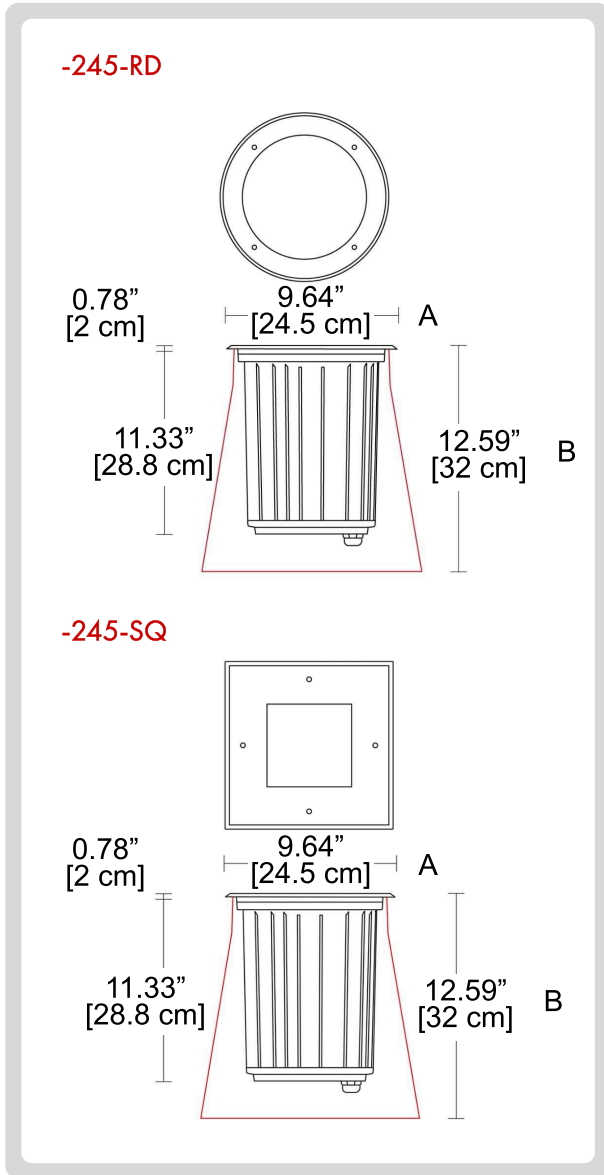

FIXTURE TYPE: _____

PROJECT NAME: _____

HOW TO ORDER:

CODE:

Example:
CODE: BB-5953.00CASTTUNEC-GH-90-RD-B19-1-DAL-SS

BB-5953.00CASTTUNEC-GH-90-RD-B19-1-DAL-SS

1 MODELS:

-245-RD (round)
-245-SQ (square)

DIMENSIONS:

A) Diameter - Ø: 9.64" (24.5 cm)
B) Height - H: 12.59" (32 cm)

LIGHT SOURCE:

CODE	BEAM ANGLE	WATTAGE	KELVINS	LUMENS	OPERATION RANGE
-B8-1	8°	1 x 23.7W	3000 K	1 x 3306 lm	110-277 V
-B8-2		1 x 16.5W	4000 K	1 x 2592 lm	
-B15-1	15°	1 x 16.5W	3000 K	1 x 2410 lm	110-277 V
-B15-2		1 x 23.7W	3000 K	1 x 3306 lm	
-B15-3		1 x 31.9W	3000 K	1 x 4459 lm	
-B15-4		1 x 16.5W	4000 K	1 x 2592 lm	
-B15-5		1 x 23.7W	4000 K	1 x 3555 lm	
-B15-6		1 x 31.9W	4000 K	1 x 4933 lm	
-B37-1	37°	1 x 16.5W	3000 K	1 x 2410 lm	110-277 V
-B37-2		1 x 23.7W	3000 K	1 x 3306 lm	
-B37-3		1 x 31.9W	3000 K	1 x 4459 lm	
-B37-4		1 x 16.5W	4000 K	1 x 2592 lm	
-B37-5		1 x 23.7W	4000 K	1 x 3555 lm	
-B37-6		1 x 31.9W	4000 K	1 x 4933 lm	
-B74-1	74°	1 x 16.5W	3000 K	1 x 2410 lm	110-277 V
-B74-2		1 x 23.7W	3000 K	1 x 3306 lm	
-B74-3		1 x 31.9W	3000 K	1 x 4459 lm	
-B74-4		1 x 16.5W	4000 K	1 x 2592 lm	
-B74-5		1 x 23.7W	4000 K	1 x 3555 lm	
-B74-6		1 x 31.9W	4000 K	1 x 4933 lm	

THINK BOLLARD - THINK BULLARD

sales@gordonbullard.com
www.bullardbollards.com
1-877-964-4646

991 South Gull Lake Dr
Richland, MI 49083
USA