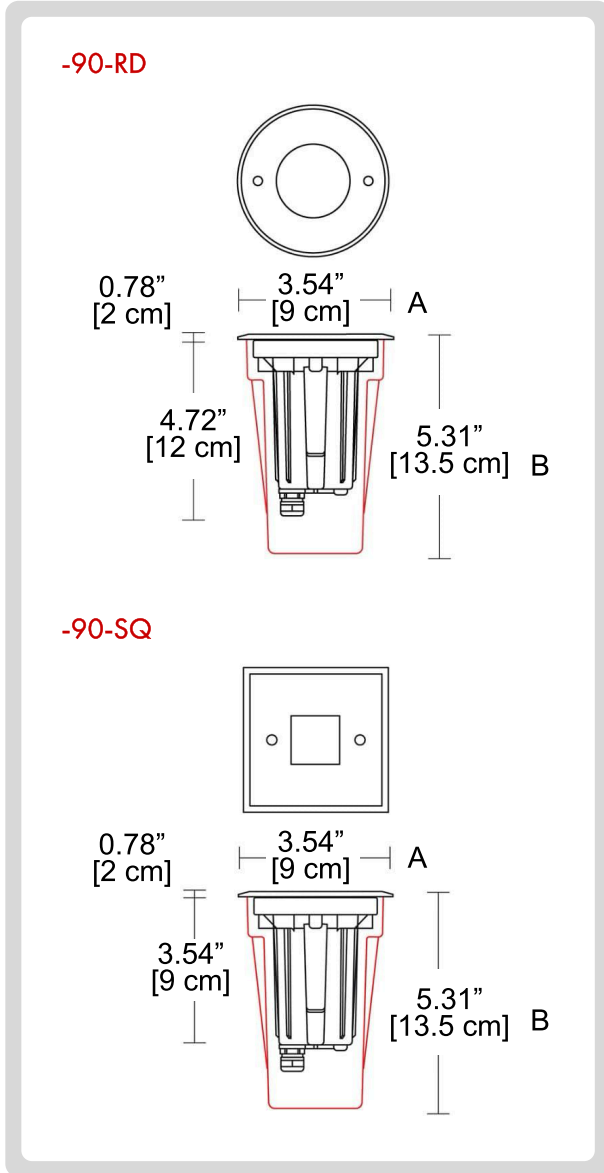

**BULLARD
BOLLARDS**
Think Bollard Think Bullard

**CODE:
BB-5953.00CASTTUNEC-GH**

FIXTURE TYPE: _____

PROJECT NAME: _____

HOW TO ORDER:

CODE:

Example:
CODE: BB-5953.00CASTTUNEC-GH-90-RD-
B19-1-DAL-SS

BB-5953.00CASTTUNEC-GH-90-RD-
B19-1-DAL-SS

1 MODELS:

-90-RD (round)
-90-SQ (square)

DIMENSIONS:

A) Diameter - Ø: 3.54" (9 cm)
B) Height - H: 5.31" (13.5 cm)

LIGHT SOURCE:

CODE	BEAM ANGLE	WATTAGE	KELVINS	LUMENS	OPERATION RANGE
-B19-1	19°	1 x 9W	2700-6500 K	1 x 912 lm	500 mA
-B19-2		1 x 6W	3000 K	1 x 845 lm	350 mA
-B19-3		1 x 9W	3000 K	1 x 1173 lm	500 mA
-B19-4		1 x 9W	3000 K	1 x 1173 lm	24 V DC
-B19-5		1 x 6W	4000 K	1 x 877 lm	350 mA
-B19-6		1 x 9W	4000 K	1 x 1218 lm	500 mA
-B19-7		1 x 9W	4000 K	1 x 1218 lm	24 V DC
-B40-1	40°	1 x 6W	3000 K	1 x 845 lm	350mA
-B40-2		1 x 9W	3000 K	1 x 1173 lm	500 mA
-B40-3		1 x 9W	3000 K	1 x 1173 lm	24 V DC
-B40-4		1 x 6W	4000 K	1 x 877 lm	350 mA
-B40-5		1 x 9W	4000 K	1 x 1218 lm	500 mA
-B40-6		1 x 9W	4000 K	1 x 1218 lm	24 V DC

THINK BOLLARD - THINK BULLARD

sales@gordonbullard.com
www.bullardbollards.com
1-877-964-4646

991 South Gull Lake Dr
Richland, MI 49083
USA