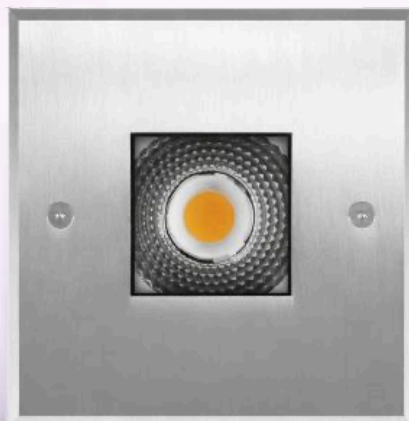

**BULLARD
BOLLARDS**
Think Bollard Think Bullard

BUNNY DOT

FIXTURE TYPE: _____

PROJECT NAME: _____

GENERAL INFORMATION:

BUNNY DOT is a versatile recessed lighting series for façades, trees, shrubs, columns, and architectural accents. Available in various sizes, optics, and wattages, it provides precise and durable illumination for landscape and architectural use. The high-resistance aluminum body with nano-bonderite treatment and textured powder coating ensures long-term protection against UV and weather conditions. Silicone gaskets and an ultra-clear tempered glass diffuser guarantee optimal sealing and maximum light output, complemented by stainless-steel trim and hardware. A water-lock system prevents cable condensation, and a polypropylene rough-in housing allows safe ground installation. Suitable for low-speed drive-over areas (max 10 km/h); not for pools or fountains.

DIMENSIONS:

A) Diameter - Ø: 3.54" (9 cm)
B) Height - H: 5.31" (13.5 cm)

LIGHT SOURCE:

CODE	BEAM ANGLE	WATTAGE	KELVINS	LUMENS	OPERATION RANGE
-B19-1	19°	1 x 9W	2700-6500 K	1 x 912 lm	500 mA
-B19-2		1 x 6W	3000 K	1 x 845 lm	350 mA
-B19-3		1 x 9W	3000 K	1 x 1173 lm	500 mA
-B19-4		1 x 9W	3000 K	1 x 1173 lm	24 V DC
-B19-5		1 x 6W	4000 K	1 x 877 lm	350 mA
-B19-6		1 x 9W	4000 K	1 x 1218 lm	500 mA
-B19-7		1 x 9W	4000 K	1 x 1218 lm	24 V DC
-B40-1	40°	1 x 6W	3000 K	1 x 845 lm	350mA
-B40-2		1 x 9W	3000 K	1 x 1173 lm	500 mA
-B40-3		1 x 9W	3000 K	1 x 1173 lm	24 V DC
-B40-4		1 x 6W	4000 K	1 x 877 lm	350 mA
-B40-5		1 x 9W	4000 K	1 x 1218 lm	500 mA
-B40-6		1 x 9W	4000 K	1 x 1218 lm	24 V DC

DIMENSIONS:

A) Diameter - Ø: 5.31" (13.5 cm)
B) Height - H: 6.10" (15.5 cm)

LIGHT SOURCE:

CODE	BEAM ANGLE	WATTAGE	KELVINS	LUMENS	OPERATION RANGE
-B24-1	24°	1 x 6.3W	3000 K	1 x 998 lm	110-277 V
-B24-2			4000 K	1 x 1073 lm	
-B40-1	40°	1 x 6.3W	3000 K	1 x 998 lm	110-277 V
-B40-2			4000 K	1 x 1073 lm	
-B58-1	58°	1 x 6.3W	3000 K	1 x 998 lm	110-277 V
-B58-2			4000 K	1 x 1073 lm	