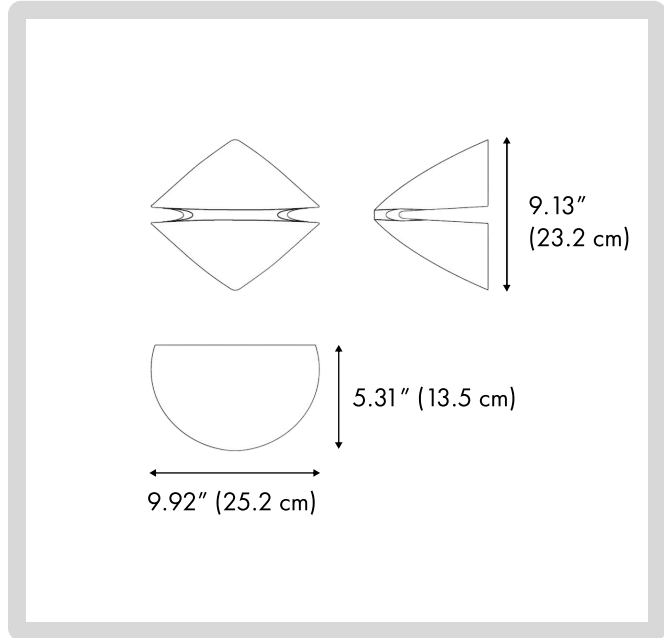

PROJECT NAME: _____

HOW TO ORDER:

CODE:

Example:
CODE: BB-1205-9010-K27-DALI-392

BB-1205-9010
-K27-DALI-392

1 DIMENSIONS:

Height - H: 9.13" (23.2 cm)
Length - L: 9.92" (25.2 cm)
Width - W: 5.31" (13.5 cm)

2 LIGHT SOURCE: