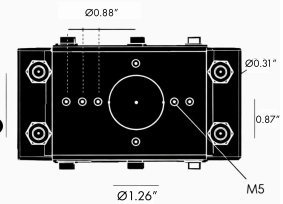

1. 1 Compatible with all brands and models.
2. 2 Safety hook(s) included (see A of image 1)
3. 3 Two sizes of rubber gaskets included (see B of image 1) which can be selected based on the diameter of the installing pole. Please refer to the manual for details.
4. 4 All stainless steel 304# screws