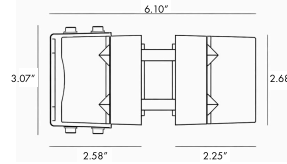

6 ACCESSORIES

-A1 One side - BO-RP001-KPG-BL

-A2 Two sides - BO-RP002-KPG-BL