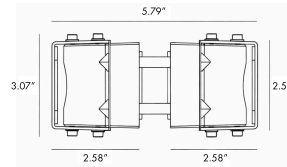

**BULLARD
BOLLARDS**
Think Bollard Think Bullard

**CODE:
BB-ST-KPG-PL**

FIXTURE TYPE: _____

PROJECT NAME: _____

NOTES:

HOW TO ORDER:

CODE:

Example:
CODE: BB-ST-KPG-PL-B0BTW0473-K30-KAP7037-DIM-B15-A1-IB

BB-ST-KPG-PL-
B0BTW0473-K30-
KAP7037-DIM-B15-A1-IB

1. **5 BEAM**
2. -B15 15°
   - -B25 25°
   - -B36 36°
   - -B60 60°

6 ACCESSORIES

-A1 One side - BO-RP001-KPG-BL

-A2 Two sides - BO-RP002-KPG-BL

1. 1 Compatible with all brands and models.
2. 2 Safety hook(s) included (see A of image 1)
3. 3 Two sizes of rubber gaskets included (see B of image 1) which can be selected based on the diameter of the installing pole. Please refer to the manual for details.
4. 4 All stainless steel 304# screws

sales@gordonbullard.com
www.bullardoutdoor.com
1-877-964-4646

991 South Gull Lake Dr
Richland, MI 49083
USA