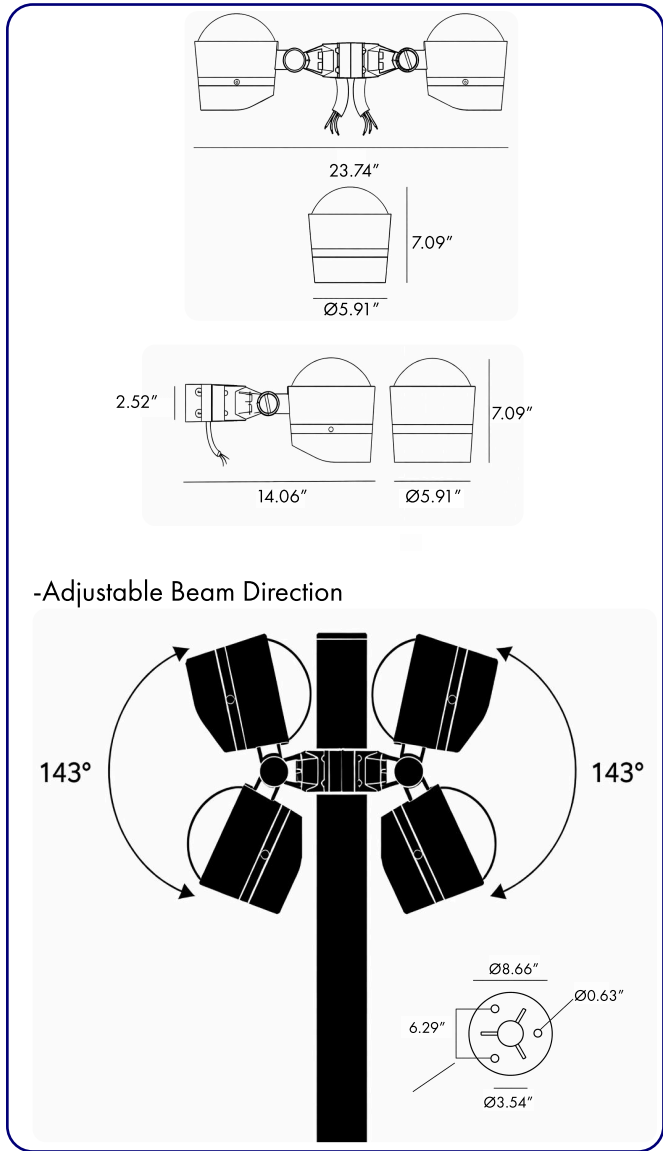

**BULLARD
BOLLARDS**
Think Bollard Think Bullard

**CODE:
BB-ST-KPG-PL**

FIXTURE TYPE: _____

PROJECT NAME: _____

NOTES:

HOW TO ORDER:

CODE:

Example:
CODE: BB-ST-KPG-PL-B0BTW0473-K30-KAP7037-DIM-B15-A1-IB

BB-ST-KPG-PL-
B0BTW0473-K30-
KAP7037-DIM-B15-A1-IB

1. **5 BEAM**
2. -B15 15°
   - -B25 25°
   - -B36 36°
   - -B60 60°

6 ACCESSORIES

-A1 One side - BO-RP001-KPG-BL

-A2 Two sides - BO-RP002-KPG-BL