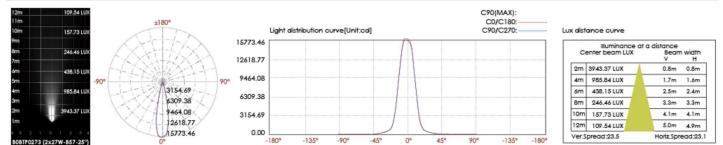

8 PHOTOMETRIC INFO:

sales@gordonbullard.com
www.bullardoutdoor.com
1-877-964-4646

991 South Gull Lake Dr
Richland, MI 49083
USA