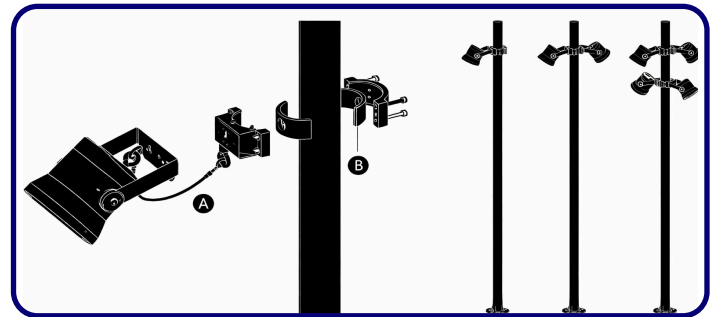

DIMENSIONS:

Pole Diameter - Ø: 3.54" (9 cm)
Height - H: 118.11" (300 cm)

LIGHT SOURCE:

LED /30 W / 126 mA / 2815 lm / 110-277V

CODE **-BOBTW0273**

DIMENSIONS:

Pole Diameter - Ø: 3.54" (9 cm)
Height - H: 118.11" (300 cm)

-A1 One side - BO-RP001-KPG-BL

-A2 Two sides - BO-RP002-KPG-BL

- 1 Compatible with all brands and models.
- 2 Safety hook(s) included (see A of image 1)
- 3 Two sizes of rubber gaskets included (see B of image 1) which can be selected based on the diameter of the installing pole. Please refer to the manual for details.
- 4 All stainless steel 304# screws