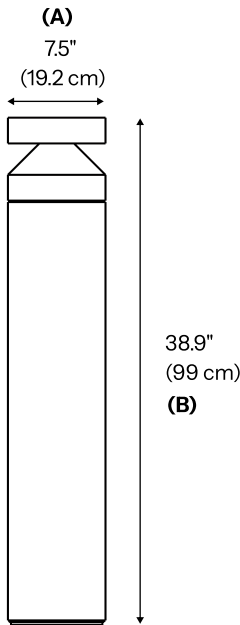

A) Diameter - Ø: 7.5" (19.2 cm)

B) Height - H: 21.2" (54 cm)

LIGHT SOURCE:

SMD LED | 20W | 1388 lumens

WEIGHT:

51.8 lb

-M

A) Diameter - Ø: 7.5" (19.2 cm)

B) Height - H: 38.9" (99 cm)

LIGHT SOURCE:

SMD LED | 20W | 1388 lumens

WEIGHT:

110.2 lb

LED

IP65

IK08