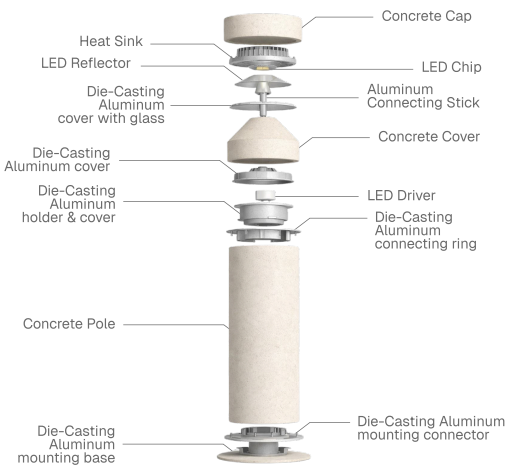

**BULLARD
BOLLARDS**
Think Bullard Think Bullard

MR. DARK EMPERADOR

Bollard

Fixture Type:

Project Name:

Notes:

General Information:

Mr. Dark Emperador is crafted from solid natural travertine marble, this luminaire combines the raw character of natural stone with clean, contemporary design. The result is a refined lighting element that balances rustic materiality with modern minimalism.

Equipped with energy-efficient LED technology and adjustable color temperature, the fixture delivers both performance and flexibility. It distributes illumination evenly in a 360° pattern from the mounting location, providing soft and consistent ambient light.

Designed for outdoor environments, these luminaires are ideal for illuminating pathways, squares, and entrance areas, creating a welcoming and well-defined architectural atmosphere.

The fixture is available in two sizes with overall heights of 21.2" and 38.9". The 20W LED bollard can be operated via standard on/off switching or integrated into lighting control systems through DALI compatibility.

A) Diameter - Ø: 7.5" (19.2 cm)

B) Height - H: 21.2" (54 cm)

LIGHT SOURCE:

SMD LED | 20W | 1388 lumens

WEIGHT:

51.8 lb

-M

A) Diameter - Ø: 7.5" (19.2 cm)