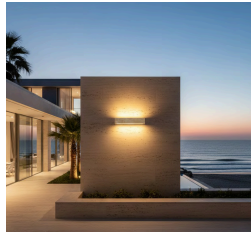

Part Number:

BB-7530-ML