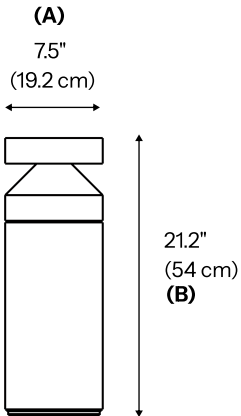

**BULLARD
BOLLARDS**
Think Bullard Think Bullard

**CODE:
BB-7168-ML**

Fixture Type:

Project Name:

HOW TO ORDER:

CODE:

**Example:
CODE: BB-7168-ML-S-K27-DE-NON**

**BB-7168-ML-S-
K27-DE-NON**

2 CCT:

-K27 2700K
-K30 3000K
-K40 4000K

3 Finish Options:

-IG Indian Green
-ST Silver Travertine
-RT Red Travertine
-BM Black Marquina
-T Travertine
-DE Dark Emperador
-VW Volakos White

4 Dimming Options:

-NON NON-Dimmable
-DALI DALI

LED

IP65

IK08

Due to the dynamic nature of lighting products and the associated technologies, luminaire data on all specification sheets is subject to change at the discretion of Gordon Bullard LLC and associated companies.

THINK BOLLARD - THINK BULLARD

sales@gordonbullard.com / www.bullardbollards.com / 1-877-964-4646

991 South Gull Lake Dr Richland, MI 49083 USA