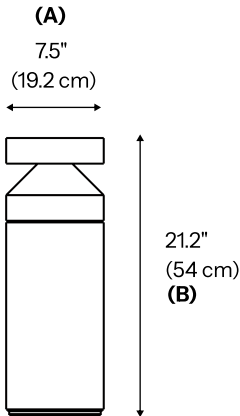

A) Diameter - Ø: 7.5" (19.2 cm)

B) Height - H: 21.2" (54 cm)

LIGHT SOURCE:

SMD LED | 20W | 1388 lumens

WEIGHT:

51.8 lb

-M

A) Diameter - Ø: 7.5" (19.2 cm)

B) Height - H: 38.9" (99 cm)

LIGHT SOURCE:

SMD LED | 20W | 1388 lumens

WEIGHT:

110.2 lb

LED

IP65

IK08