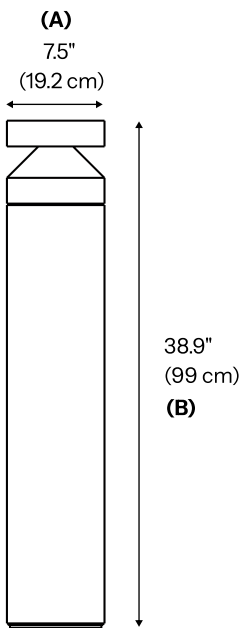

**BULLARD
BOLLARDS**
Think Bullard Think Bullard

**CODE:
BB-7168-ML**

Fixture Type:

Project Name:

HOW TO ORDER:

CODE:

**Example:
CODE: BB-7168-ML-S-K27-DE-NON**

**BB-7168-ML-S-
K27-DE-NON**

2 CCT:

-K27 2700K
-K30 3000K
-K40 4000K

3 Finish Options:

-IG Indian Green
-ST Silver Travertine
-RT Red Travertine
-BM Black Marquina
-T Travertine
-DE Dark Emperador
-VW Volakos White

4 Dimming Options:

-NON NON-Dimmable
-DALI DALI

LED

IP65

IK08

Due to the dynamic nature of lighting products and the associated technologies, luminaire data on all specification sheets is subject to change at the discretion of Gordon Bullard LLC and associated companies.

THINK BOLLARD - THINK BULLARD

sales@gordonbullard.com / www.bullardbollards.com / 1-877-964-4646

991 South Gull Lake Dr Richland, MI 49083 USA