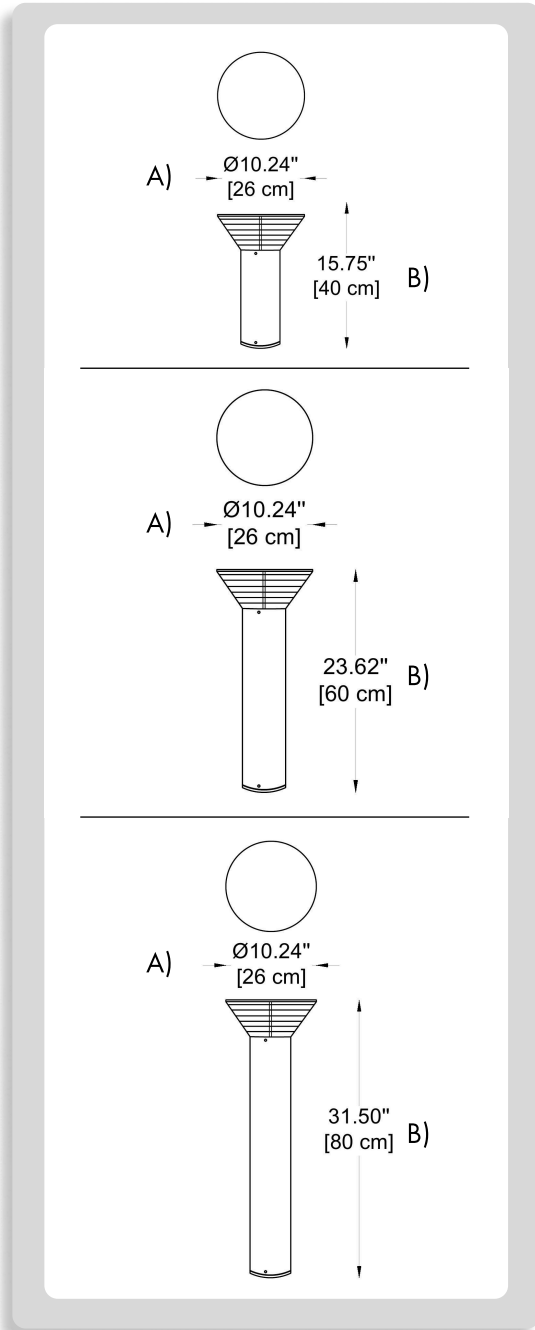

FIXTURE TYPE: _____

PROJECT NAME: _____

HOW TO ORDER:

CODE:

Example:
CODE: BB-0601-BL-S-K30-C80-DIM-CUS

BB-0601-BL-K30-
B25-C80-DIM-CUS

5 DIMMING OPTIONS:

- -NON NON-Dimmable
- -DIM 1-10V
- -DMX DMX512
- -RDM RDM

6 FINISH OPTIONS:

- -WH White
- -BL Black
- -CUS Custom on request*

THINK BOLLARD - THINK BULLARD

sales@gordonbullard.com
www.bullardbollards.com
1-877-964-4646

991 South Gull Lake Dr
Richland, MI 49083
USA