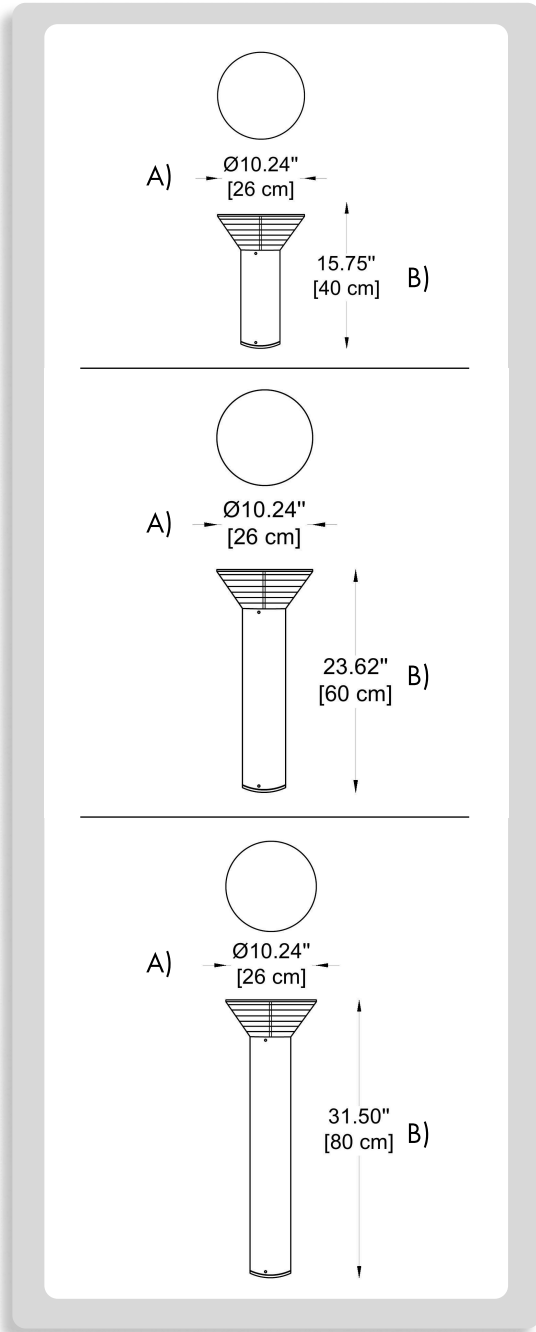

FIXTURE TYPE: _____

PROJECT NAME: _____

HOW TO ORDER:

CODE:

Example:
CODE: BB-0601-BL-S-K30-C80-DIM-CUS

BB-0601-BL-K30-
B25-C80-DIM-CUS

1 MODEL:

-S

DIMENSIONS:

A) Diameter - Ø: 10.24" (26 cm)
B) Height - H: 15.75" (40 cm)

-M

DIMENSIONS:

A) Diameter - Ø: 10.24" (26 cm)
B) Height - H: 23.62" (60 cm)

-L

DIMENSIONS:

A) Diameter - Ø: 10.24" (26 cm)
B) Height - H: 31.5" (80 cm)

2 LIGHT SOURCE:

LED / 6W / 85 lm/W

3 CCT:

- **-K27** 2700K
- **-K30** 3000K
- **-K40** 4000K
- **-K50** 5000K
- **-RGB** RGB

4 CRI:

- **-C80** CRI 80
- **-C90** CRI 90

THINK BOLLARD - THINK BULLARD

sales@gordonbullard.com
www.bullardbollards.com
1-877-964-4646

991 South Gull Lake Dr
Richland, MI 49083
USA