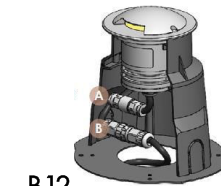

CODE -1E2CD0157

DIMENSIONS:

Diameter - Ø: 4.57" (11.6 cm)
Height - H: 4.72" (12cm)

LIGHT SOURCE:

LED / 1 x 2.1W / 45 mA / 23 lm / IK 10 / 110-277V

CODE -2E2CD0157

DIMENSIONS:

Diameter - Ø: 4.57" (11.6 cm)
Height - H: 4.72" (12cm)

LIGHT SOURCE:

LED / 1 x 2.1W / 45 mA / 42 lm / IK 10 / 110-277V

CODE -4E2CD0157

DIMENSIONS:

Diameter - Ø: 4.57" (11.6 cm)
Height - H: 4.72" (12cm)

LIGHT SOURCE:

LED / 1 x 2.1W / 45 mA / 45 lm / IK 10 / 110-277V

Example:
CODE: BB-RV-KPG-IL-XXX-XXX-XXX-XXX-XXX-XXX

BB-RV-KPG-IL-1E2CD0157-K30-DIM-B-

4 WATER PROOF SOLUTION: (optional)

-B

A Water-Stopper (Included)
IP-67 water-stopper is added in the end of luminaires as standard assembly which is also an important system for water resistance.

B IP67 Jiffy quick plug/socket connector (Optional)
IP-67 connector is as an Optional assembly and ensures that water vapor will not enter into luminaires directly.

5 ACCESSORIES:

SLEEVE (OPTION 1)

SLEEVE (OPTION 2)