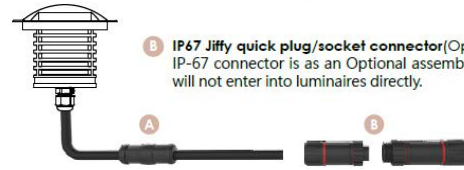

Example:
CODE: BB-RV-KPG-IL-XXX-XXX-XXX-XXX-XXX-XXX

BB-RV-KPG-IL-1E2CD0157-K30-DIM-B-

4 WATER PROOF SOLUTION: (optional)

-B

A Water-Stopper (Included)
IP-67 water-stopper is added in the end of luminaires as standard assembly which is also an important system for water resistance.

B IP67 Jiffy quick plug/socket connector (Optional)
IP-67 connector is as an Optional assembly and ensures that water vapor will not enter into luminaires directly.

5 ACCESSORIES:

SLEEVE (OPTION 1)

SLEEVE (OPTION 2)