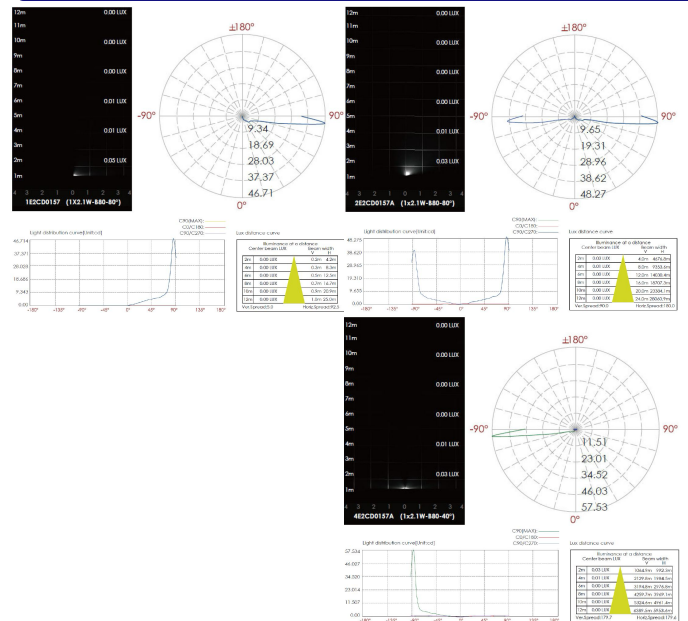

CODE -1E2CD0157

DIMENSIONS:

Diameter - Ø: 4.57" (11.6 cm)
Height - H: 4.72" (12cm)

LIGHT SOURCE:

LED / 1 x 2.1W / 45 mA / 23 lm / IK 10 / 110-277V

CODE -2E2CD0157

DIMENSIONS:

Diameter - Ø: 4.57" (11.6 cm)
Height - H: 4.72" (12cm)

LIGHT SOURCE:

LED / 1 x 2.1W / 45 mA / 42 lm / IK 10 / 110-277V

CODE -4E2CD0157

DIMENSIONS:

Diameter - Ø: 4.57" (11.6 cm)
Height - H: 4.72" (12cm)

LIGHT SOURCE:

LED / 1 x 2.1W / 45 mA / 45 lm / IK 10 / 110-277V

B IP67 Jiffy quick plug/socket connector (Optional)
IP-67 connector is as an Optional assembly and ensures that water vapor will not enter into luminaires directly.

5 ACCESSORIES:

SLEEVE (OPTION 1)

SLEEVE (OPTION 2)

6 OPTICS:

-B80 180°

7 PHOTOMETRIC INFO:

sales@gordonbullard.com
www.bullardbollards.com
1-877-964-4646

991 South Gull Lake Dr
Richland, MI 49083
USA