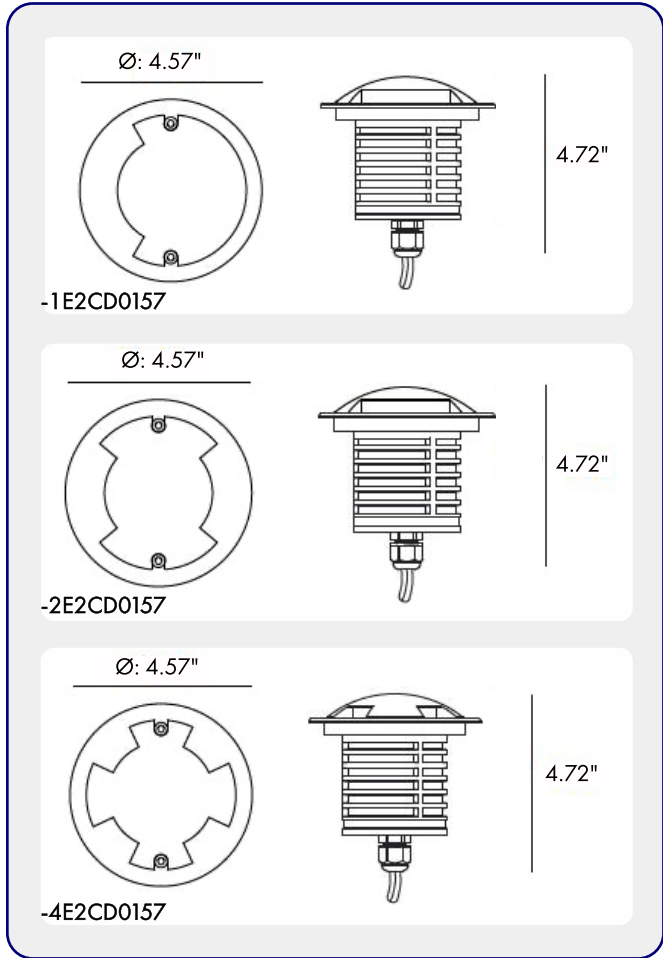

FIXTURE TYPE: _____

PROJECT NAME: _____

NOTES:

HOW TO ORDER:

CODE:

Example:
CODE: BB-RV-KPG-IL-XXX-XXX-XXX-XXX-XXX-XXX

BB-RV-KPG-IL-1E2CD0157-
K30-DIM-B-

1 MODELS:

CODE -1E2CD0157

DIMENSIONS:

Diameter - Ø: 4.57" (11.6 cm)
Height - H: 4.72" (12cm)

LIGHT SOURCE:

LED / 1 x 2.1W / 45 mA / 23 lm / IK 10 / 110-277V

CODE -2E2CD0157

DIMENSIONS:

Diameter - Ø: 4.57" (11.6 cm)
Height - H: 4.72" (12cm)

LIGHT SOURCE:

LED / 1 x 2.1W / 45 mA / 42 lm / IK 10 / 110-277V

CODE -4E2CD0157

DIMENSIONS:

Diameter - Ø: 4.57" (11.6 cm)
Height - H: 4.72" (12cm)

LIGHT SOURCE:

LED / 1 x 2.1W / 45 mA / 45 lm / IK 10 / 110-277V