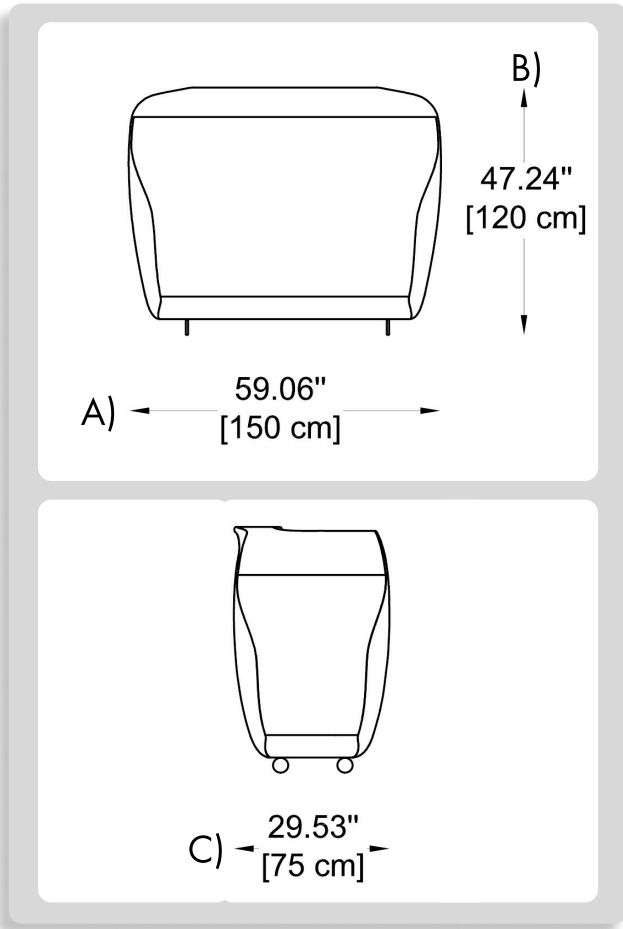

FIXTURE TYPE: _____

PROJECT NAME: _____

NOTES: