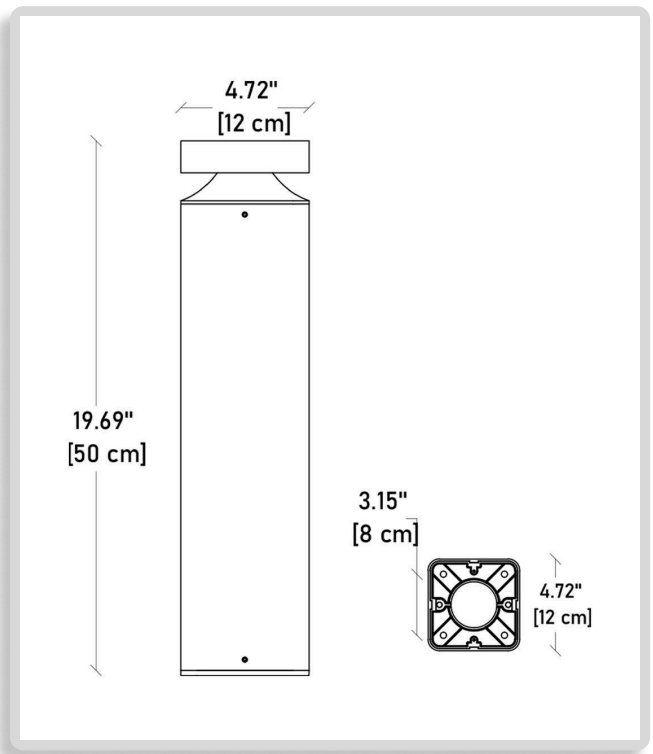

FIXTURE TYPE: _____

PROJECT NAME: _____

NOTES:

HOW TO ORDER: _____ CODE: _____

Example:
CODE: BB-6169-GLC-30K-DIM-MG BB-6169-GLC-30K-DIM-MG

1 DIMENSIONS:

- A) Height - H: 19.69" (50 cm)
- B) Length - L: 4.72" (12 cm)
- C) Width - W: 4.72" (12 cm)