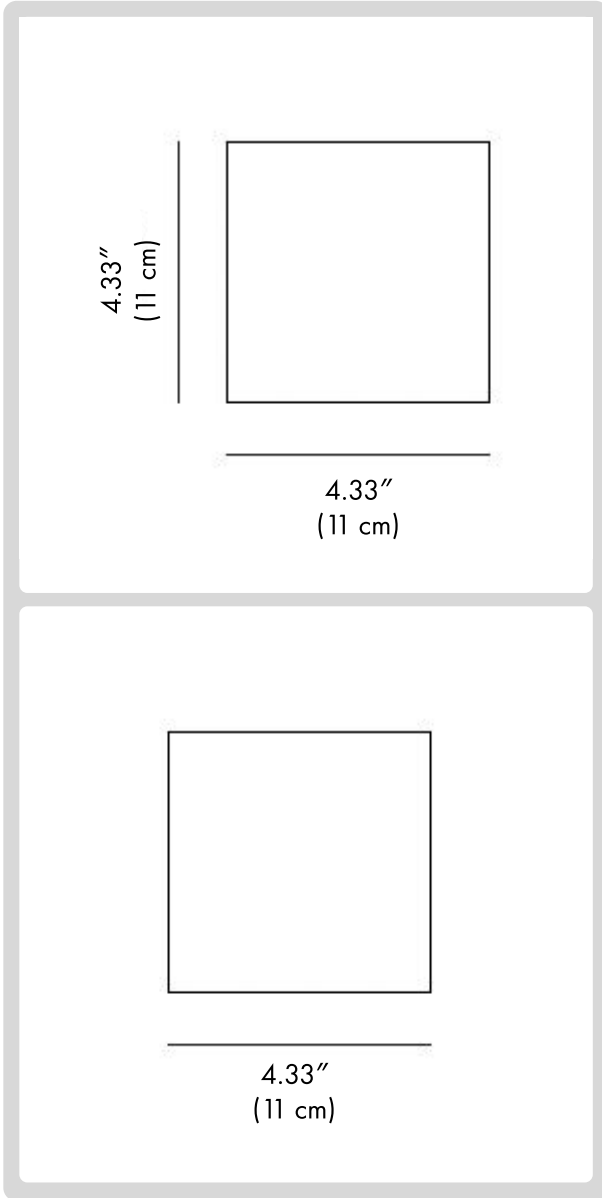

PROJECT NAME: _____

HOW TO ORDER:

CODE:

Example:
CODE: BB-1096B-9010-K20-DIM-392

BB-1096B-9010
-K20-DIM-392

1 DIMENSIONS:

Height - H: 4.33" (11 cm)
Length - L: 4.33" (11 cm)
Width - W: 4.33" (11 cm)

2 LIGHT SOURCE: