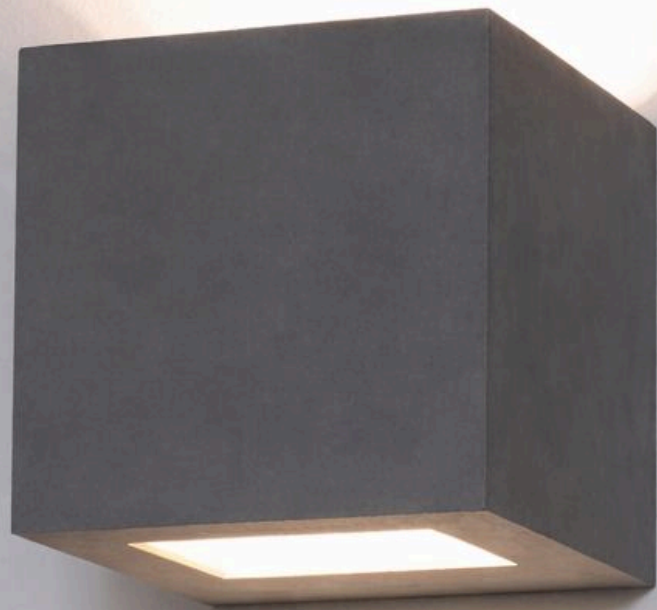

**BULLARD
BOLLARDS**
Think Bollard Think Bullard

MATT
(SURFACE MOUNTED WALL LUMINAIRES)

FIXTURE TYPE: _____

PROJECT NAME: _____

NOTES:

GENERAL INFORMATION:

The MATT from Bullard Bollards is a sleek outdoor wall luminaire crafted from high-performance BETALY® material that delivers striking dual light emission for both up and down illumination. Its minimal, cube-inspired geometry lends itself beautifully to contemporary architecture while creating captivating light plays on facades and pathways. Designed with versatility in mind, this fixture elevates outdoor spaces—from private gardens to public plazas—with elegant, efficient LED lighting. Durable and refined, its combines timeless design with exceptional outdoor resilience for long-lasting exterior ambiance

FIXTURE TYPE:

Surface Mounted Wall Luminaires

LIGHTING:

LED

INPUT VOLTAGE:

110-277V

MATERIAL:

BETALY®