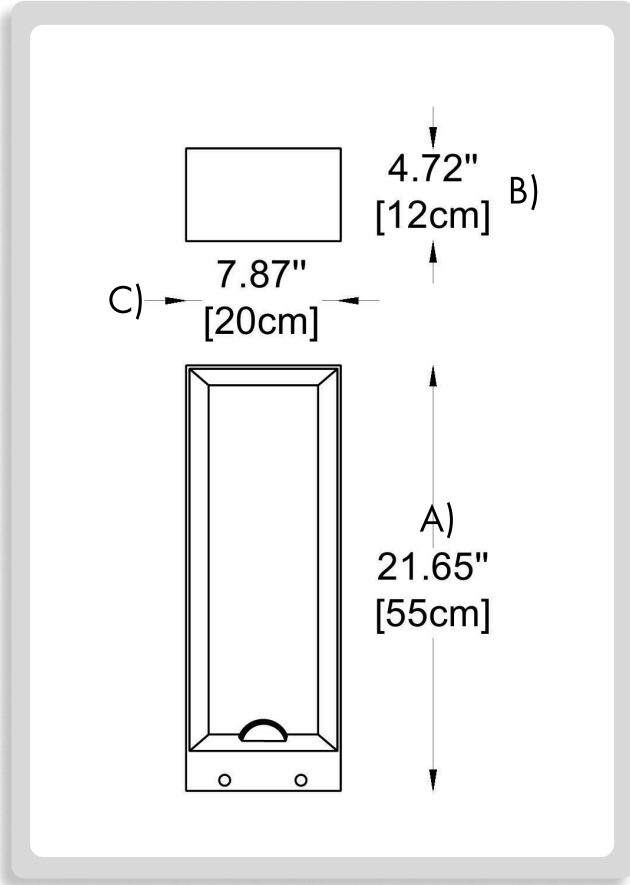

**BULLARD
BOLLARDS**
Think Bollard Think Bullard

ASTRYX
BB-0801-BL

**BULLARD
BOLLARDS**
Think Bullard Think Bullard

**CODE:
BB-0801-BL**

FIXTURE TYPE: _____

PROJECT NAME: _____

GENERAL INFORMATION:

The Astrix Bollard from Bullard Outdoor is a robust LED bollard light featuring a square, upward-facing light design. With a power output of 10W and an input voltage range of 110-277V, it is crafted from pure aluminum and gasket materials, providing high corrosion and compression resistance with an IP65 protection rating. Ideal for outdoor settings such as gardens, parks, paths, and villas, this bollard is simple to install and energy-efficient. Measuring H: 21.65" (55 cm), L: 7.87" (20 cm), and W: 4.72" (12 cm), it offers CCT options of 2700K, 3000K, 4000K, and 5000K, a 120° beam angle, and a CRI of 80 or 90.

IP:

IP 65

BEAM ANGLE:

120°

THINK BOLLARD - THINK BULLARD

sales@gordonbullard.com
www.bullardbollards.com
1-877-964-4646

991 South Gull Lake Dr
Richland, MI 49083
USA

FIXTURE TYPE: _____

PROJECT NAME: _____

HOW TO ORDER:

CODE:

Example:
CODE: BB-0801-BL-K30-C80-DIM-CUS

BB-0801-BL-K30-
C80-DIM-CUS

1 DIMENSIONS

A) Height - H: 21.65" (55 cm)
B) Length - L: 7.87" (20 cm)
C) Width - W: 4.72" (12 cm)