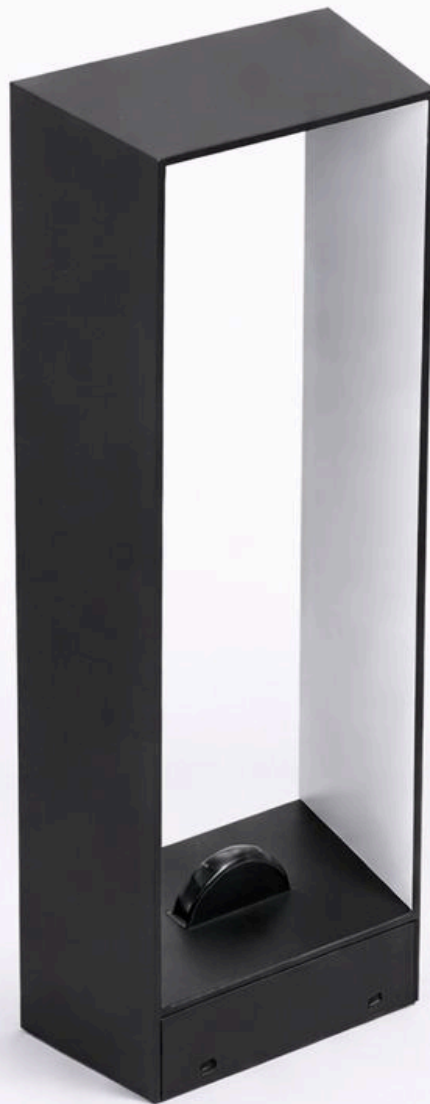

**BULLARD
BOLLARDS**
Think Bollard Think Bullard

ASTRYX
BB-0801-BL

**BULLARD
BOLLARDS**
Think Bullard Think Bullard

**CODE:
BB-0801-BL**

FIXTURE TYPE: _____

PROJECT NAME: _____

GENERAL INFORMATION:

The Astrix Bollard from Bullard Outdoor is a robust LED bollard light featuring a square, upward-facing light design. With a power output of 10W and an input voltage range of 110-277V, it is crafted from pure aluminum and gasket materials, providing high corrosion and compression resistance with an IP65 protection rating. Ideal for outdoor settings such as gardens, parks, paths, and villas, this bollard is simple to install and energy-efficient. Measuring H: 21.65" (55 cm), L: 7.87" (20 cm), and W: 4.72" (12 cm), it offers CCT options of 2700K, 3000K, 4000K, and 5000K, a 120° beam angle, and a CRI of 80 or 90.

FIXTURE TYPE:

Bollard

LIGHTING:

LED

VOLTAGE:

110-277V

MATERIAL:

Aluminum

PROJECT NAME: _____

HOW TO ORDER:

CODE:

Example:
CODE: BB-0801-BL-K30-C80-DIM-CUS

BB-0801-BL-K30-
C80-DIM-CUS

1 DIMENSIONS

A) Height - H: 21.65" (55 cm)
B) Length - L: 7.87" (20 cm)
C) Width - W: 4.72" (12 cm)