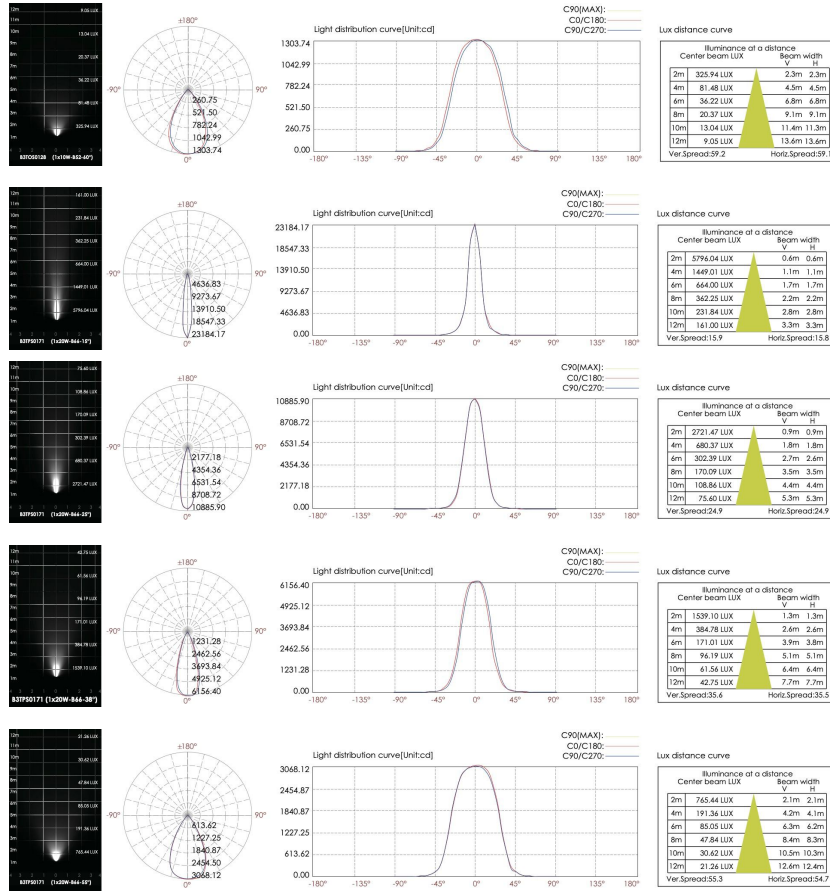

HOW TO ORDER:

CODE:

Example:
CODE: BB-SRN-KPG-SPT-XXX-XXX-XXX-XXX-XXX-XXX

BB-SRN-KPG-SPT-
B3TMS0158-K30-KAP7008-
B33-9-B-18A-CA3009-
Mh024