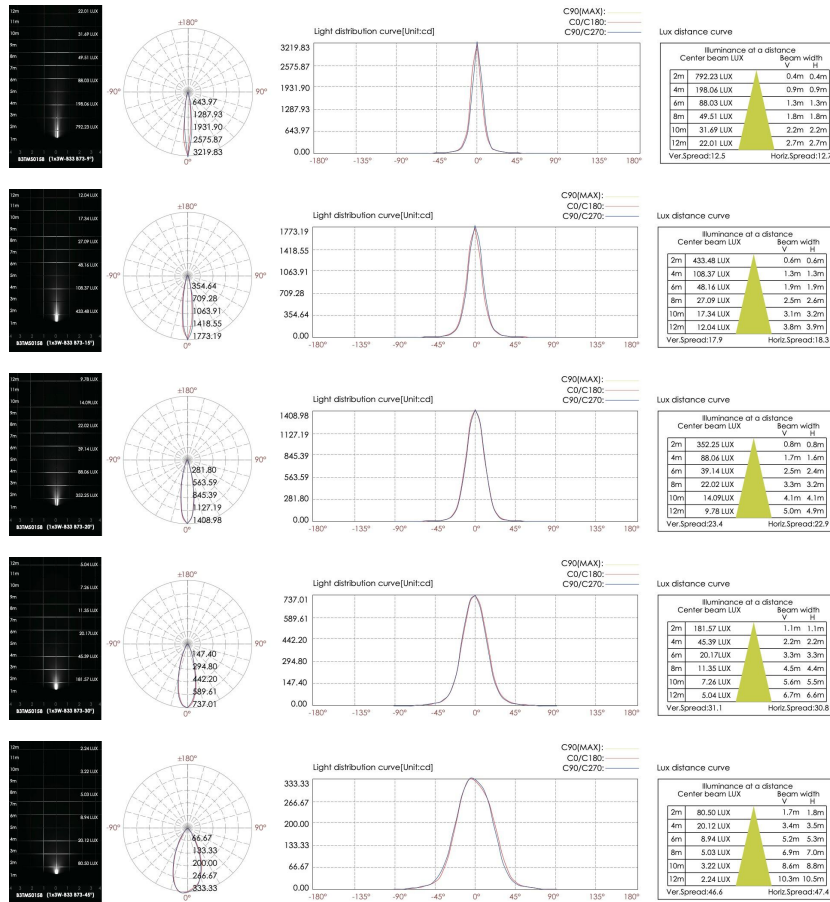

7 PHOTOMETRIC INFO:

sales@gordonbullard.com
www.bullardbollards.com
1-877-964-4646

991 South Gull Lake Dr
Richland, MI 49083
USA