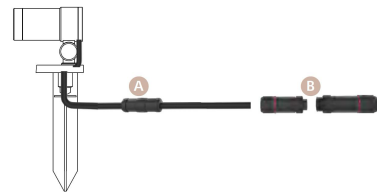

5 WATER PROOF SOLUTION: (optional)

- **A Water-Stopper(Included)**
  A IP-66 water-stopper is added in the end of luminaires as standard assembly which is also an important system for water resistance.
- **B IP67 Jiffy quick plug/socket connector(Optional)**
  A IP-67 connector is as an optional assembly and ensures that water vapor will not enter into luminaires directly.