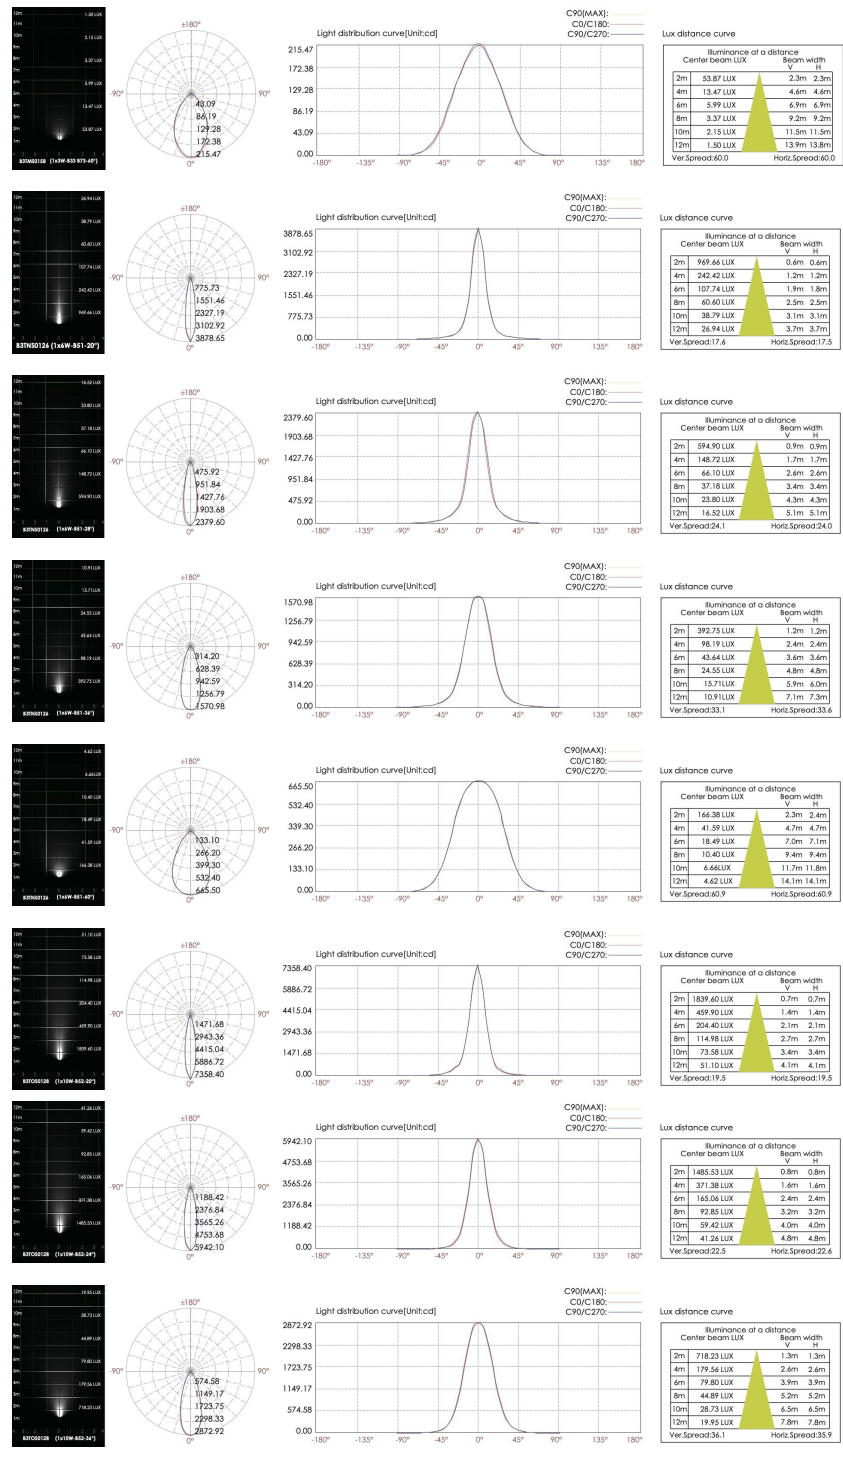

CODE:

BB-SRN-KPG-SPT-
B3TMS0158-K30-KAP7008-
B33-9-B-18A-CA3009-
Mh024

sales@gordonbullard.com
www.bullardbollards.com
1-877-964-4646

991 South Gull Lake Dr
Richland, MI 49083
USA

Due to the dynamic nature of lighting products and the associated technologies, luminaire data on all specification sheets is subject to change at the discretion of Gordon Bullard LLC and associated companies.

© Bullard & Company 2026 All Rights Reserved

Updated 01/27/2026