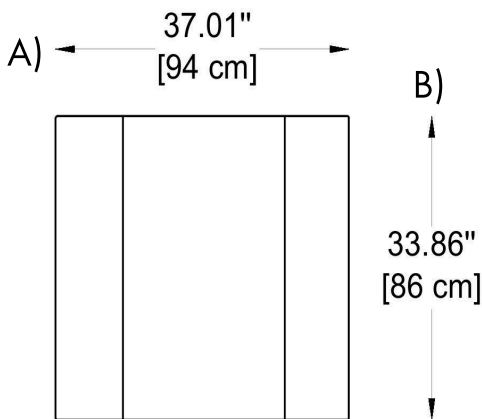

**BULLARD
BOLLARDS**
Think Bollard Think Bullard

ICE BAR (ILLUMINATED FURNITURE)

FIXTURE TYPE: _____

PROJECT NAME: _____

NOTES:

GENERAL INFORMATION:

The Ice Bar by Bullard Bollards is a luminous, modular bar counter designed for outdoor use. Crafted from durable polyethylene through rotational molding, it features a sleek, minimalist design that seamlessly integrates into various event settings. Measuring approximately 37 inches (94 cm) in width, 18.9 inches (48 cm) in depth, and 33.9 inches (86 cm) in height, and weighing around 39.7 pounds (18 kg), the Ice Bar offers both functionality and portability. It can be equipped with an internal lighting system using a 15W E26 bulb, transforming it into a glowing centerpiece that enhances any environment. Its modular design allows for versatile configurations, making it an ideal choice for elegant and minimalist events, both large and small.

NOTES:

E26

IP 55

HOW TO ORDER:

CODE:

**Example:
CODE: BB-ICB085-SD**

BB-ICB085-SD

1 DIMENSIONS:

- A) Length - L: 37,01" (94 cm)
- B) Height - H: 33,86" (86 cm)
- C) Width - W: 18,90" (48 cm)

2 LIGHT SOURCE:

E26 / 1 x max. 15W / 110-277V

3 FINISH OPTION:

Light white

4 WIRING:

Black cable (Length: 10 ft)