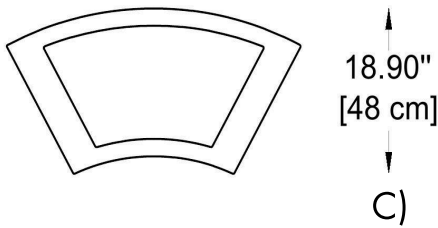

**BULLARD
BOLLARDS**
Think Bollard Think Bullard

ICE BAR (ILLUMINATED FURNITURE)

FIXTURE TYPE: _____

PROJECT NAME: _____

NOTES:

GENERAL INFORMATION:

The Ice Bar by Bullard Bollards is a luminous, modular bar counter designed for outdoor use. Crafted from durable polyethylene through rotational molding, it features a sleek, minimalist design that seamlessly integrates into various event settings. Measuring approximately 37 inches (94 cm) in width, 18.9 inches (48 cm) in depth, and 33.9 inches (86 cm) in height, and weighing around 39.7 pounds (18 kg), the Ice Bar offers both functionality and portability. It can be equipped with an internal lighting system using a 15W E26 bulb, transforming it into a glowing centerpiece that enhances any environment. Its modular design allows for versatile configurations, making it an ideal choice for elegant and minimalist events, both large and small.

NOTES:

E26

IP 55

HOW TO ORDER:

CODE:

**Example:
CODE: BB-ICB085-SD**

BB-ICB085-SD

1 DIMENSIONS:

- A) Length - L: 37,01" (94 cm)
- B) Height - H: 33,86" (86 cm)
- C) Width - W: 18,90" (48 cm)

2 LIGHT SOURCE:

E26 / 1 x max. 15W / 110-277V

3 FINISH OPTION:

Light white

4 WIRING:

Black cable (Length: 10 ft)