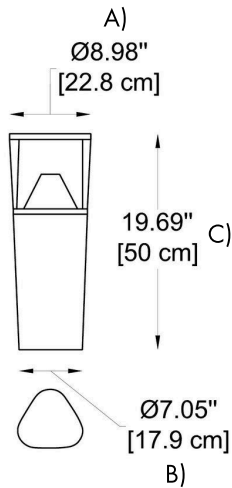

**1 MODELS:**

-S

-M

-S

**DIMENSIONS:**

- A) Diameter 1 - Ø: 8.98" (22.8 cm)
- B) Diameter 2 - Ø: 7.05" (17.9 cm)
- C) Height - H: 19.69" (50 cm)

**LIGHT SOURCE:**

LED / 23.7W / CRI 90 / 110-277V /

**BEAM ANGLE:**

360°

-M

**DIMENSIONS:**

- A) Diameter 1 - Ø: 8.98" (22.8 cm)
- B) Diameter 2 - Ø: 5.91" (15 cm)
- C) Height - H: 31.5" (80 cm)

**LIGHT SOURCE:**

LED / 31.3W / CRI 90 / 110-277V /

**BEAM ANGLE:**