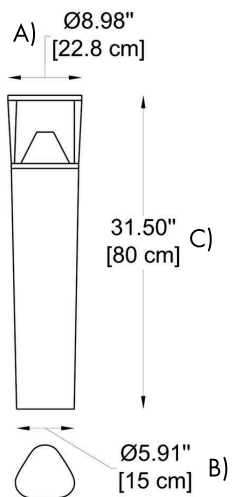

991 South Gull Lake Dr  
Richland, MI 49083  
USA

FIXTURE TYPE: \_\_\_\_\_

PROJECT NAME: \_\_\_\_\_

NOTES:

**HOW TO ORDER:**

**CODE:**

Example:  
CODE: BB-TRE-BL-S-K30-DIM

BB-RTW-BL-S-  
K30-DIM

**1 MODELS:**

-S

-M

-S

**DIMENSIONS:**

- A) Diameter 1 - Ø: 8.98" (22.8 cm)
- B) Diameter 2 - Ø: 7.05" (17.9 cm)
- C) Height - H: 19.69" (50 cm)

**LIGHT SOURCE:**

LED / 23.7W / CRI 90 / 110-277V /

**BEAM ANGLE:**

360°

-M

**DIMENSIONS:**

- A) Diameter 1 - Ø: 8.98" (22.8 cm)
- B) Diameter 2 - Ø: 5.91" (15 cm)
- C) Height - H: 31.5" (80 cm)

**LIGHT SOURCE:**

LED / 31.3W / CRI 90 / 110-277V /

**BEAM ANGLE:**