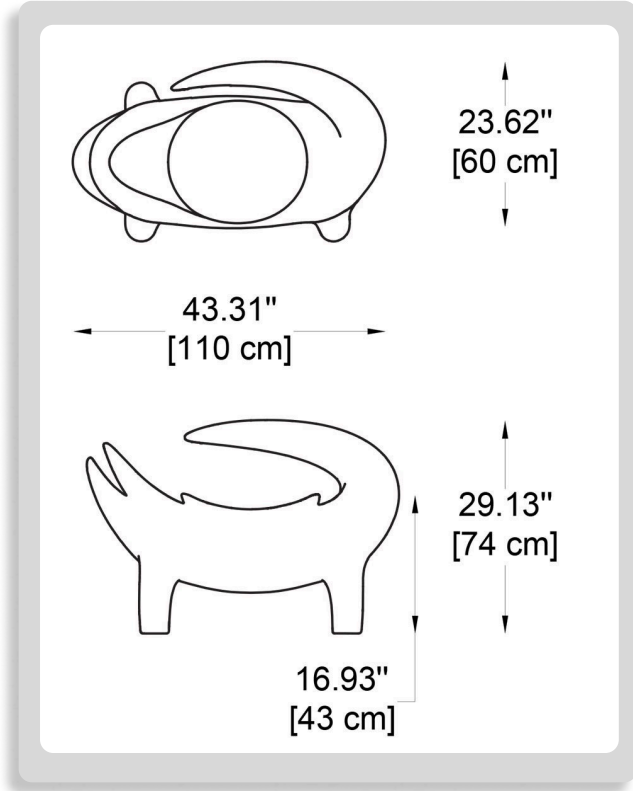

FIXTURE TYPE:

Non-Illuminated Furniture / Armchair

MATERIAL:

Polyethylene
Biobased polyethylene (ONLY FOR SPECIAL COLOURS)

WEIGHT:

24.25 lb

LOCATION:

Outdoor

PROJECT NAME: _____

HOW TO ORDER:

CODE:

Example:
CODE: BB-KRK110-SD-PL-MW

BB-KRK110-SD-
PL-MW

1 DIMENSIONS:

L: 43.31" (110 cm) x H: 29.13" (74 cm) x W: 23.62" (60 cm)

2 MATERIAL: