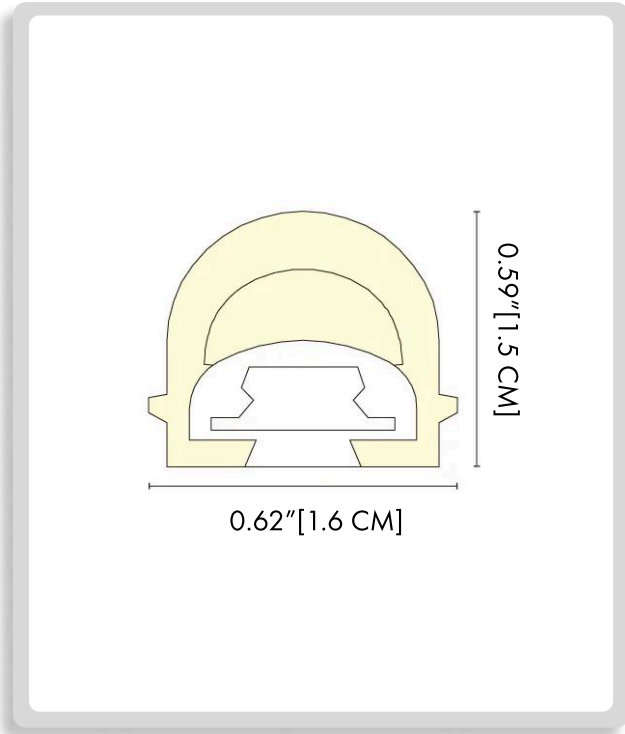

1-877-964-4646

991 South Gull Lake Dr

Richland, MI 49083

USA

FIXTURE TYPE: _____

PROJECT NAME: _____

HOW TO ORDER:

CODE:

Example:
CODE: BB-SLWLCS-CL-SL.WL.TD.24V-AS-JD-UF24

BB-SLWLCS-CL-SL.WL.TD.24V-AS-JD-UF24

1 DIMENSIONS:

A) Length - L: 0.62" (1.6 cm)
B) Height - H: 0.59" (1.5 cm)

2 LIGHT SOURCE:

SL.WL.TD.24V

CCT	COLOR RANGE	CRI	INPUT VOLTAGE	RATED CURRENT (A/m)	RATED POWER	MAXIMUM POWER
2200 K	2150-2400 K	>90	24	0.2 (0.06A/ft)	5 (1.53W/ft)	5.5 (1.68W/ft)
2700 K	2500-2730 K					
3000 K	2920-3170 K					
4000 K	3770-4220 K					
6500 K	6100-6900 K					

LUMENS	STANDARD LENGTH	REMARK
345(105LM/ft) 360(110LM/ft) 390(119LM/ft) 420(128LM/ft) 455(139LM/ft)	15000mm (49.21ft)	16LED/50mm

SL.WL.TDC.24V

CCT	COLOR RANGE	INPUT VOLTAGE	RATED CURRENT (A/m)	RATED POWER	MAXIMUM POWER
RGB	RGB	24	0.3 (0.09A/ft)	7.2 (2.20W/ft)	7.9 (2.41W/ft)