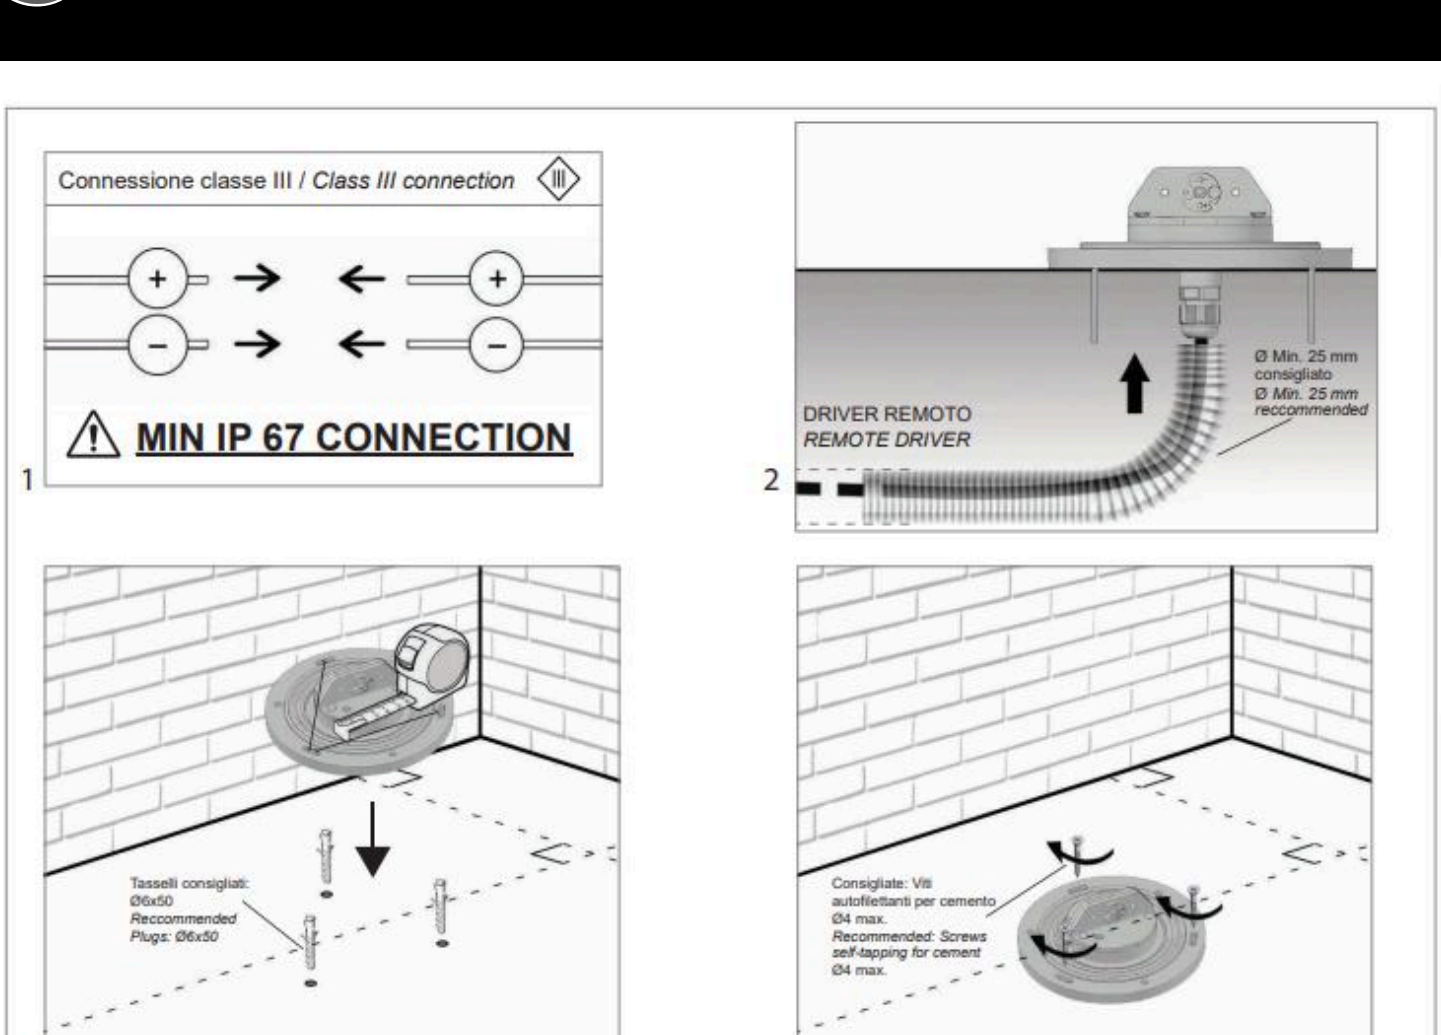

P.3

sales@gordonbullard.com
www.bullardbollards.com
1 877-964-4646

991 South Gull Lake Dr.
Richland, MI 49083
USA

Due to the dynamic nature of lighting products and the associated technologies, luminaire data on all specification sheets is subject to change at the discretion of Gordon Bullard LLC and associated companies.