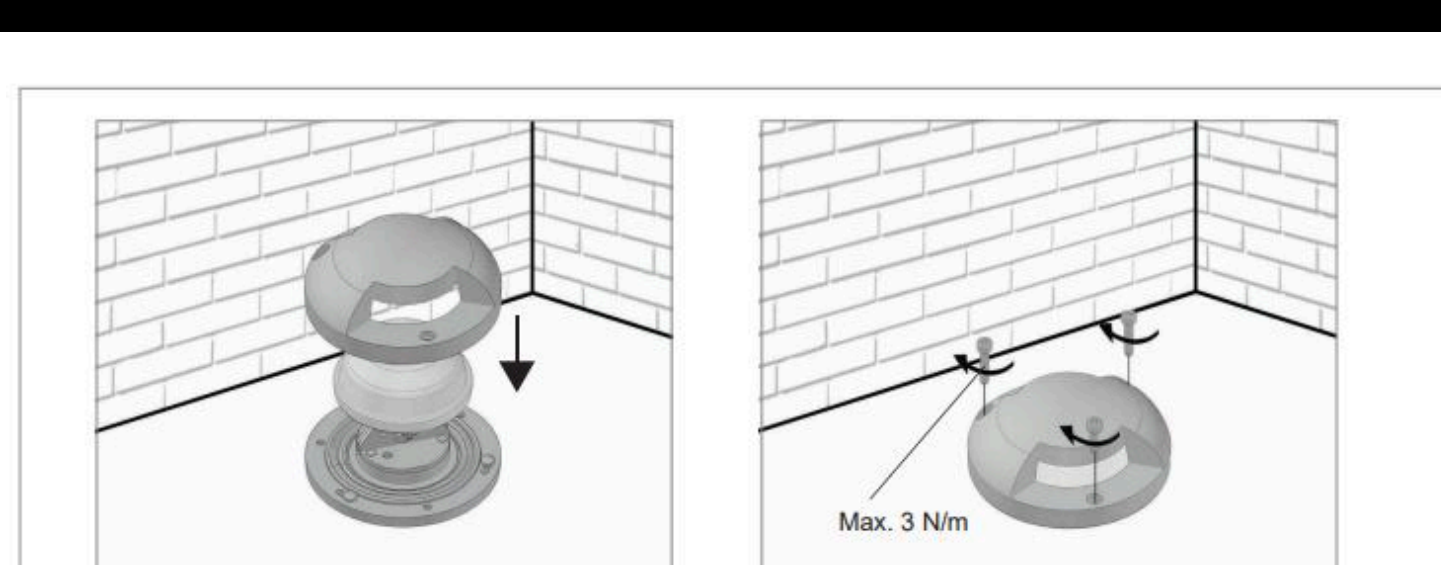

P.4

sales@gordonbullard.com
www.bullardbollards.com
1 877-964-4646

991 South Gull Lake Dr.
Richland, MI 49083
USA

Due to the dynamic nature of lighting products and the associated technologies, luminaire data on all specification sheets is subject to change at the discretion of Gordon Bullard LLC and associated companies.