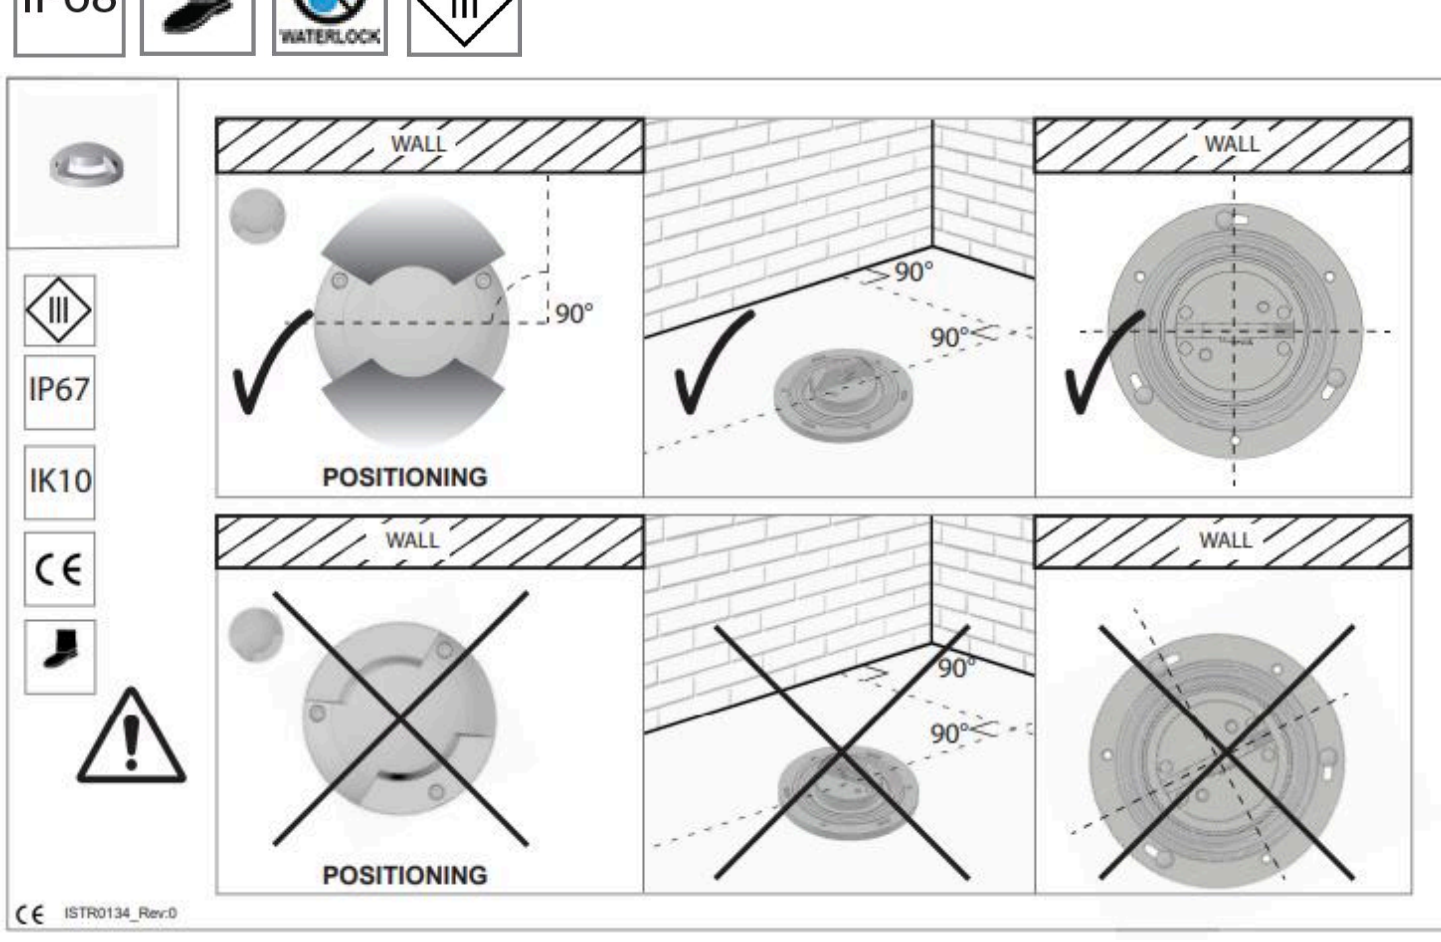

P.2

sales@gordonbullard.com
www.bullardbollards.com
1 877-964-4646

991 South Gull Lake Dr.
Richland, MI 49083
USA

Due to the dynamic nature of lighting products and the associated technologies, luminaire data on all specification sheets is subject to change at the discretion of Gordon Bullard LLC and associated companies.