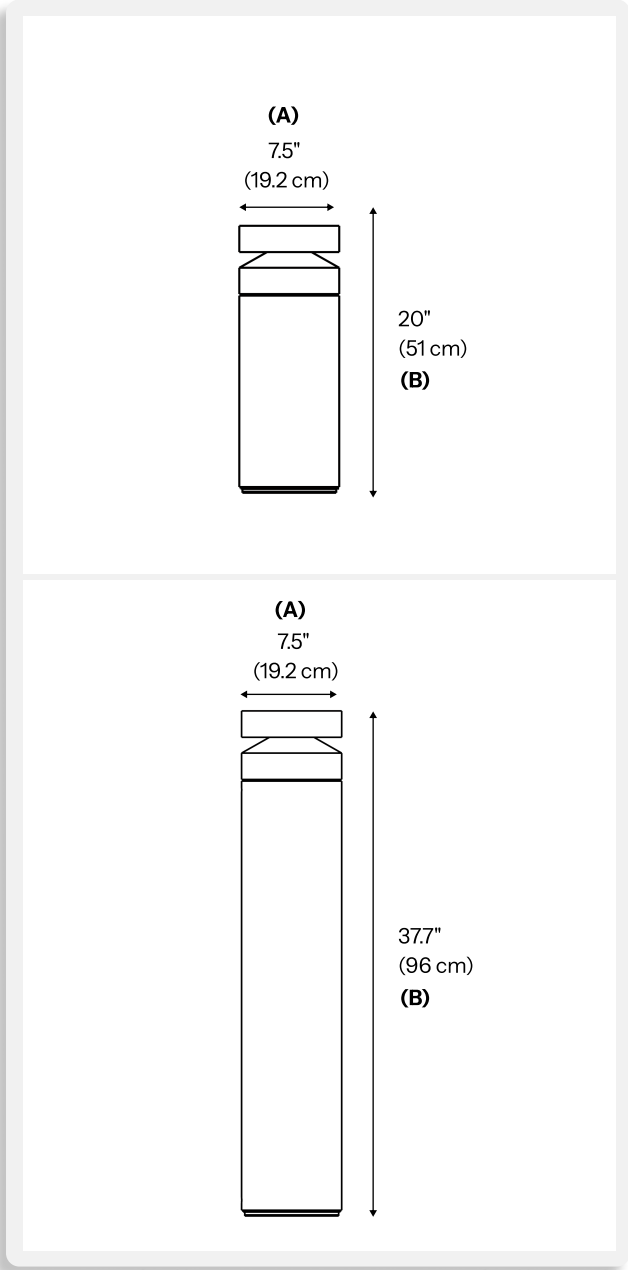

**1**

**Models:**

**-S**

A) Diameter - Ø: 7.5" (19.2 cm)

B) Height - H: 20" (51 cm)

**LIGHT SOURCE:**

SMD LED | 20W | 564 lumens

**WEIGHT:**

49.6 lb

**-M**

A) Diameter - Ø: 7.5" (19.2 cm)

B) Height - H: 37.7" (96 cm)

**LIGHT SOURCE:**

SMD LED | 20W | 564 lumens

**WEIGHT:**

108 lb