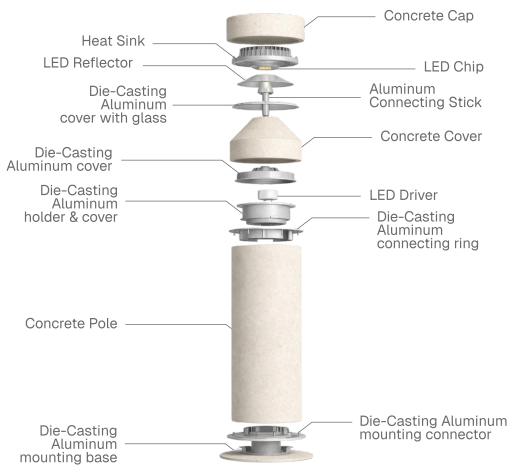

# MR. SKINNY

Bollard

Fixture Type:

Project Name:

Notes:

**General Information:**

Mr. Skinny is crafted from solid natural travertine and equipped with energy-efficient LED technology featuring adjustable color temperature. The luminaire achieves a refined balance between natural texture and contemporary minimalism.

Designed for pathways, plazas, and entrance areas, it delivers both functional illumination and a strong architectural presence.

The model is available in two height options: 20" and 37.7". Its 180° double-sided light distribution enhances visual comfort while ensuring a balanced and consistent lighting effect.

**1**

**Models:**

**-S**

A) Diameter - Ø: 7.5" (19.2 cm)

B) Height - H: 20" (51 cm)

**LIGHT SOURCE:**

SMD LED | 20W | 564 lumens

**WEIGHT:**

49.6 lb

**-M**

A) Diameter - Ø: 7.5" (19.2 cm)

B) Height - H: 37.7" (96 cm)

**LIGHT SOURCE:**

SMD LED | 20W | 564 lumens

**WEIGHT:**

108 lb