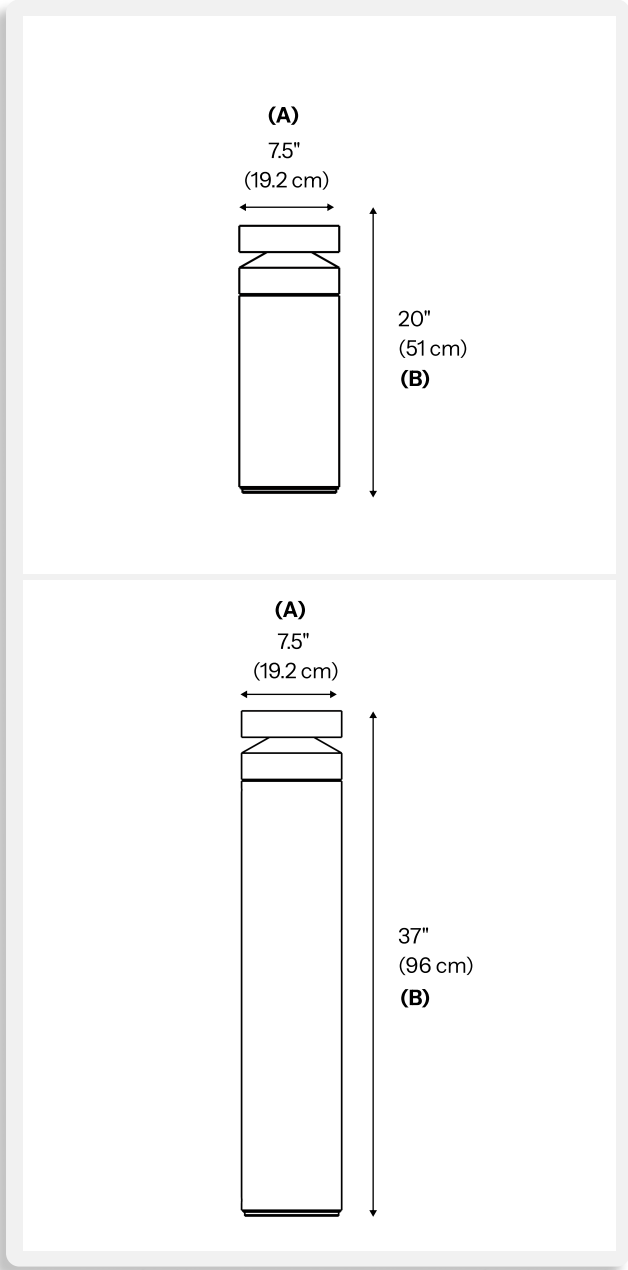

Fixture Type:

Project Name:

HOW TO ORDER: CODE:

Example:
CODE: BB-7177-ML-S-K27-T-NON

**BB-7177-ML-S-
K27-T-NON**

2 CCT:

- **-K27** 2700K
- **-K30** 3000K
- **-K40** 4000K

3 Finish Options:

- **-IG** Indian Green
- **-ST** Silver Travertine
- **-RT** Red Travertine
- **-BM** Black Marquina
- **-T** Travertine
- **-DE** Dark Emperador
- **-VW** Volakos White

4 Dimming Options:

- **-NON** NON-Dimmable
- **-DALI** DALI

Due to the dynamic nature of lighting products and the associated technologies, luminaire data on all specification sheets is subject to change at the discretion of Gordon Bullard LLC and associated companies.

THINK BOLLARD - THINK BULLARD

sales@gordonbullard.com / www.bullardbollards.com / 1-877-964-4646
991 South Gull Lake Dr Richland, MI 49083 USA