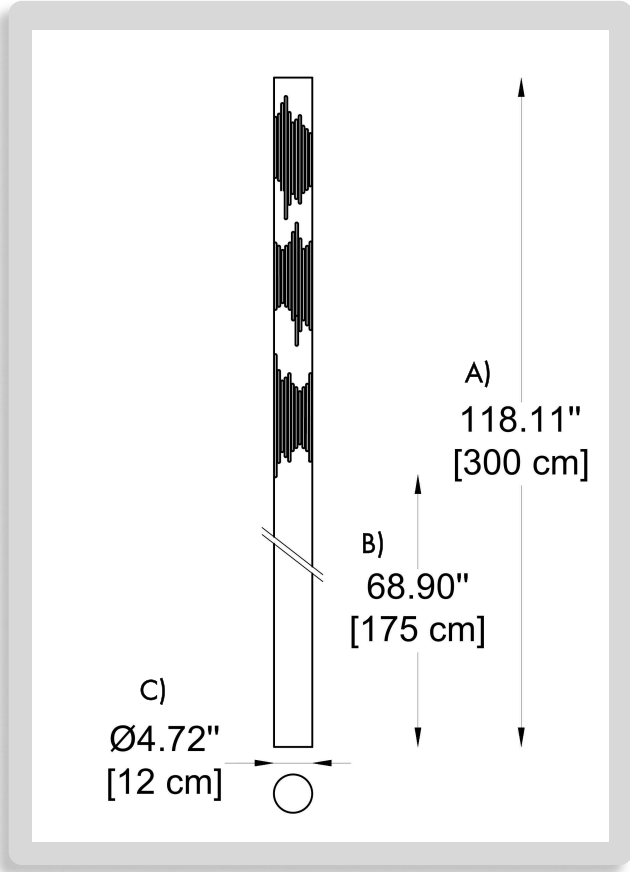

FIXTURE TYPE: _____

PROJECT NAME: _____

HOW TO ORDER:

CODE:

Example:
CODE: BB-2002-UL-RGB-DIM-RAL9005

BB-2002-UL-RGB-
DIM-RAL9005

1 DIMENSIONS:

- A) Tot. Height - H: 118" (300 cm)
- B) Base Height - H: 69.90" (175 cm)
- C) Diameter - Ø: 4.72" (12 cm)

2 LIGHT SOURCE:

LED / 30W / 3000 lm / CRI 80 / 90°

3 CCT:

- -K30 3000K
- -K40 4000K
- -RGB RGB

4 DIMMING OPTIONS:

- -NON NON-Dimmable
- -DIM 0-10V

5 FINISH OPTIONS:

- -RAL9005 Satin Black
- -RAL7024 Graphite

LED

IP65

THINK BOLLARD - THINK BULLARD

sales@gordonbullard.com
www.bullardbollards.com
1-877-964-4646

991 South Gull Lake Dr
Richland, MI 49083
USA