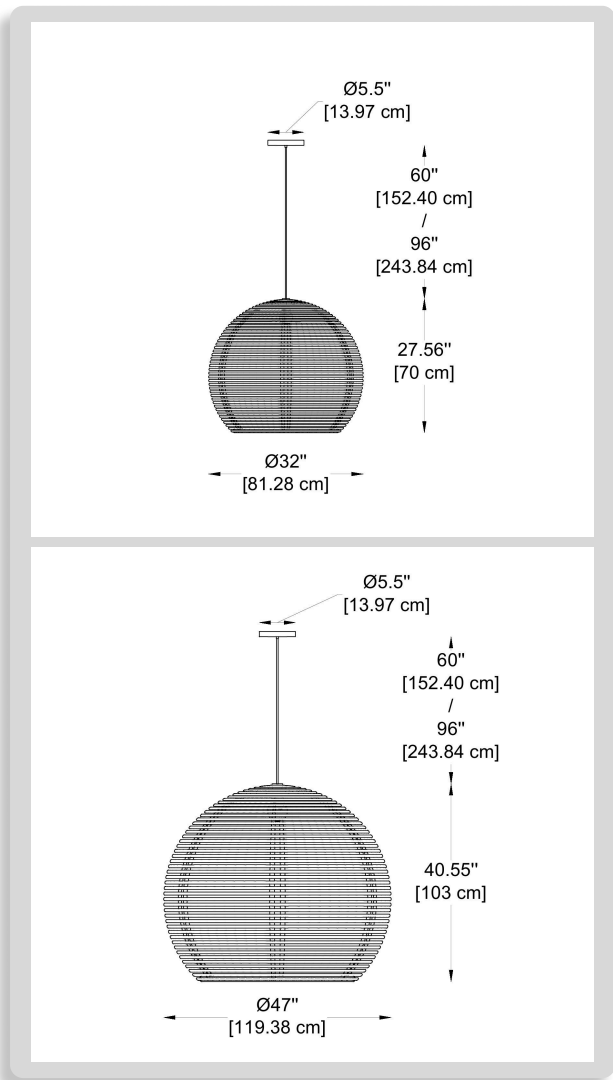

FIXTURE TYPE: _____

PROJECT NAME: _____

HOW TO ORDER: _____ **CODE:** _____

Example:
CODE: BB-DR-1010-MR-D1-L1-CCB-LED-90-27K-NON-BL

BB-DR-1010-MR-D1-L1-CCB-LED-90-27K-NON-BL

7 DIMMING OPTIONS: (only for LED version) _____

- -NON Non-Dimmable
- -0-10 0-10V

8 FINISH OPTIONS: _____

- -BL Black ●
- -WH White ○
- -NT Natural ●
- -CH Chocolate ●
- -SP Soft pink ●
- -SY Soft yellow ●
- -SB Soft Blue ●
- -SG Soft Green ●
- -CR Cream ●
- -BL Blue ●
- -YE Yellow ●
- -GR Green ●
- -RD Red ●
- -RAL 1020 Olive ●
- -RAL 9002 Vanilla ●
- -RAL 9005 Black ●
- -RAL 1011 Chocolate ●
- -RAL 6090 Pistachio ●
- -RAL 5013 Indigo ●
- -RAL 1015 Beige ●
- -RAL 8011 Dark Brown ●
- -RAL 040 90 10 Flamingo pink ●
- -RAL 240 08 15 Light blue ●

sales@gordonbullard.com
www.bullardbollards.com
1-877-964-4646

991 South Gull Lake Dr
Richland, MI 49083
USA