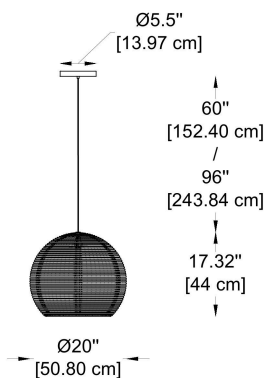

FIXTURE TYPE: _____

PROJECT NAME: _____

E26

LED

IP54

HOW TO ORDER:

CODE:

Example:
CODE: BB-DR-1010-D1-MR-L1-CCB-LED-90-27K-NON-BL

BB-DR-1010-D1-MR-
L1-CCB-LED-90-27K-
NON-BL

1 DIAMETER:

- -D1 Ø: 11" (27.9 cm)
- -D2 Ø: 16" (40.6 cm)
- -D3 Ø: 20" (50.8 cm)
- -D4 Ø: 32" (81.3 cm)
- -D5 Ø: 47" (119.4 cm)

2 CORD LENGTH:

- -L1 L: 5"
- -L2 L: 8"
- -CUS* L: Custom length on request*

3 CANOPY AND CORD COLOR:

- -CCW Black
- -CCB White
- -CUS Custom colors on request*

4 LIGHT SOURCE:

- -LED LED
- -E26 E26

5 LED CRI: (only for LED version)

- -80 CRI 80
- -90 CRI 90

6 SPECIFY CCT: (only for LED version)

- -27K 2700K
- -30K 3000K
- -35K 3500K
- -40K 4000K

sales@gordonbullard.com
www.bullardbollards.com
1-877-964-4646

991 South Gull Lake Dr
Richland, MI 49083
USA