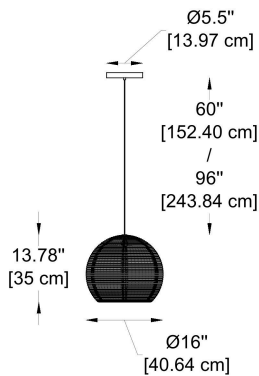

FIXTURE TYPE: _____

PROJECT NAME: _____

E26

LED

IP54

HOW TO ORDER:

CODE:

Example:
CODE: BB-DR-1010-D1-MR-L1-CCB-LED-90-27K-NON-BL

BB-DR-1010-D1-MR-
L1-CCB-LED-90-27K-
NON-BL

1 DIAMETER:

- -D1 Ø: 11" (27.9 cm)
- -D2 Ø: 16" (40.6 cm)
- -D3 Ø: 20" (50.8 cm)
- -D4 Ø: 32" (81.3 cm)
- -D5 Ø: 47" (119.4 cm)

2 CORD LENGTH:

- -L1 L: 5"
- -L2 L: 8"
- -CUS* L: Custom length on request*

3 CANOPY AND CORD COLOR:

- -CCW Black
- -CCB White
- -CUS Custom colors on request*

4 LIGHT SOURCE:

- -LED LED
- -E26 E26

5 LED CRI: (only for LED version)

- -80 CRI 80
- -90 CRI 90

6 SPECIFY CCT: (only for LED version)

- -27K 2700K
- -30K 3000K
- -35K 3500K
- -40K 4000K

sales@gordonbullard.com
www.bullardbollards.com
1-877-964-4646

991 South Gull Lake Dr
Richland, MI 49083
USA