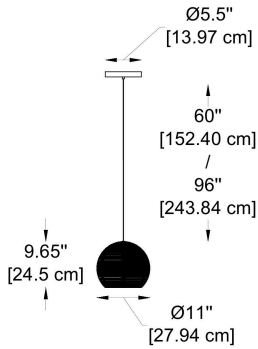

FIXTURE TYPE: _____

PROJECT NAME: _____

E26

LED

IP54

HOW TO ORDER:

CODE:

Example:
CODE: BB-DR-1010-D1-MR-L1-CCB-LED-90-27K-NON-BL

BB-DR-1010-D1-MR-
L1-CCB-LED-90-27K-
NON-BL

1 DIAMETER:

- -D1 Ø: 11" (27.9 cm)
- -D2 Ø: 16" (40.6 cm)
- -D3 Ø: 20" (50.8 cm)
- -D4 Ø: 32" (81.3 cm)
- -D5 Ø: 47" (119.4 cm)

2 CORD LENGTH:

- -L1 L: 5"
- -L2 L: 8"
- -CUS* L: Custom length on request*

3 CANOPY AND CORD COLOR:

- -CCW Black
- -CCB White
- -CUS Custom colors on request*

4 LIGHT SOURCE:

- -LED LED
- -E26 E26

5 LED CRI: (only for LED version)

- -80 CRI 80
- -90 CRI 90

6 SPECIFY CCT: (only for LED version)

- -27K 2700K
- -30K 3000K
- -35K 3500K
- -40K 4000K

sales@gordonbullard.com
www.bullardbollards.com
1-877-964-4646

991 South Gull Lake Dr
Richland, MI 49083
USA