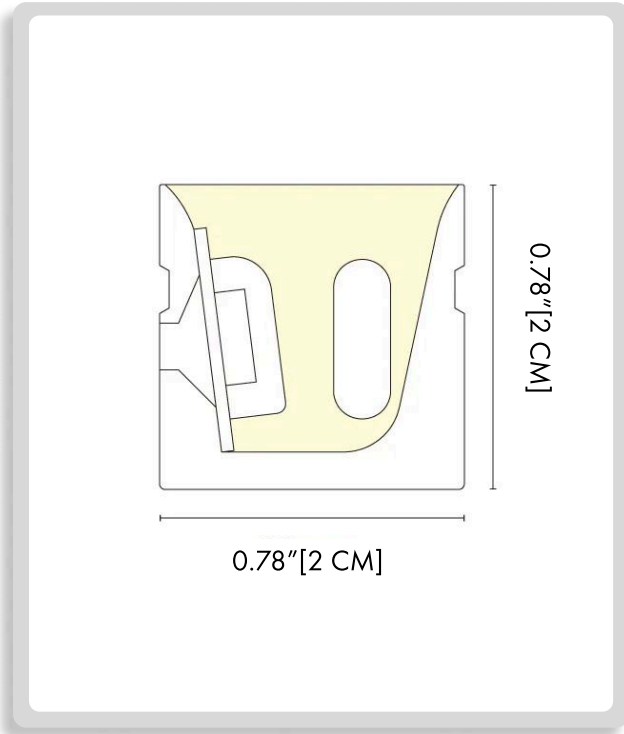

THINK BOLLARD - THINK BULLARD

sales@gordonbullard.com
www.bullardbollards.com
1-877-964-4646

991 South Gull Lake Dr
Richland, MI 49083
USA

FIXTURE TYPE: _____

PROJECT NAME: _____

HOW TO ORDER:

CODE:

Example:
CODE: BB-SLWLIF-CL-SL.WL.UF.24V-AS-JD-UF24

BB-SLWLIF-CL-
SL.WL.UF.24V-AS-
JD-UF24

1 DIMENSIONS:

A) Length - L: 0.78" (2 cm)
B) Height - H: 0.78" (2 cm)

2 LIGHT SOURCE:

SL.WL.UF.24V

CCT	COLOR RANGE	CRI	INPUT VOLTAGE	RATED CURRENT (A/m)	RATED POWER	MAXIMUM POWER
2200 K	2166-2310 K	>90	24	0.4 (0.12A/ft)	10 (3.05W/ft)	11 (3.35W/ft)
2700 K	2630-2830 K					
3000 K	2920-3170 K					
4000 K	3770-4220 K					

LUMENS	STANDARD LENGTH	REMARK
640 (195LM/ft) 765 (233LM/ft) 820 (250LM/ft) 855 (261LM/ft)	10000mm (32.8ft)	1LED/6.25mm

SL.WL.UF.48V

CCT	COLOR RANGE	CRI	INPUT VOLTAGE	RATED CURRENT (A/m)	RATED POWER	MAXIMUM POWER
2200 K	2100-2300 K	>90	48	0.2 (0.06A/ft)	10 (3.05W/ft)	11 (3.35W/ft)
2700 K	2600-2830 K					
3000 K	2920-3170 K					
4000 K	3770-4220 K					