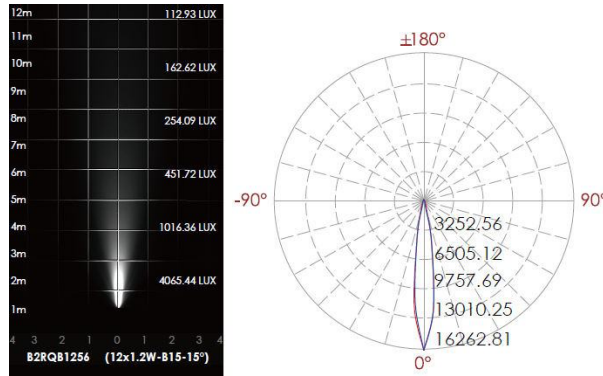

6 PHOTOMETRIC INFO:

sales@gordonbullard.com
www.bullardbollards.com
1-877-964-4646

991 South Gull Lake Dr
Richland, MI 49083
USA