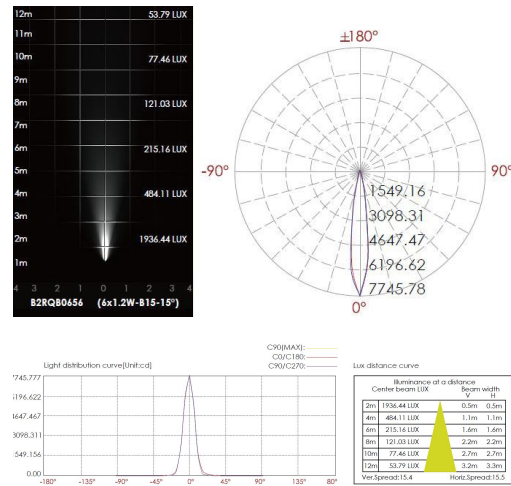

CODE -B2RQB0656P

DIMENSIONS:

Height - H: 2.80" (7.1 cm)
 Width - W: 2.56" (6.5 cm)
 Length - L: 12.24" (31.1 cm)

LIGHT SOURCE:

LED / 6 x 1.2W / 400 mA / 770 lm / IK 09 / 110-277V

CODE -B2RQB1256P

DIMENSIONS:

Height - H: 2.80" (7.1 cm)
 Width - W: 2.56" (6.5 cm)
 Length - L: 21.38" (54.3 cm)

LIGHT SOURCE:

LED / 12 x 1.2W / 800 mA / 1515 lm / IK 09 / 110-277V

CODE -B2RQB2456P

DIMENSIONS:

Height - H: 2.80" (7.1 cm)
 Width - W: 2.56" (6.5 cm)
 Length - L: 39.61" (100.6 cm)

5 ACCESSORIES:

SLEEVE (INCLUDED)

- 145# - L: 12.24"
- 146# - L: 21.38"
- 147# - L: 39.61"

6 PHOTOMETRIC INFO:

sales@gordonbullard.com
www.bullardbollards.com
1-877-964-4646

991 South Gull Lake Dr
Richland, MI 49083
USA