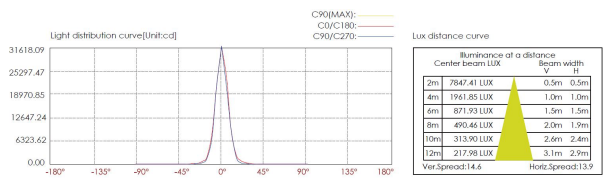

6 PHOTOMETRIC INFO:

sales@gordonbullard.com
www.bullardbollards.com
1-877-964-4646

991 South Gull Lake Dr
Richland, MI 49083
USA