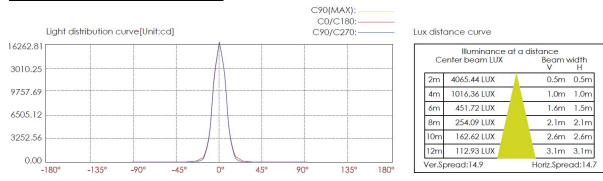

6 PHOTOMETRIC INFO:

sales@gordonbullard.com
www.bullardbollards.com
1-877-964-4646

991 South Gull Lake Dr
Richland, MI 49083
USA