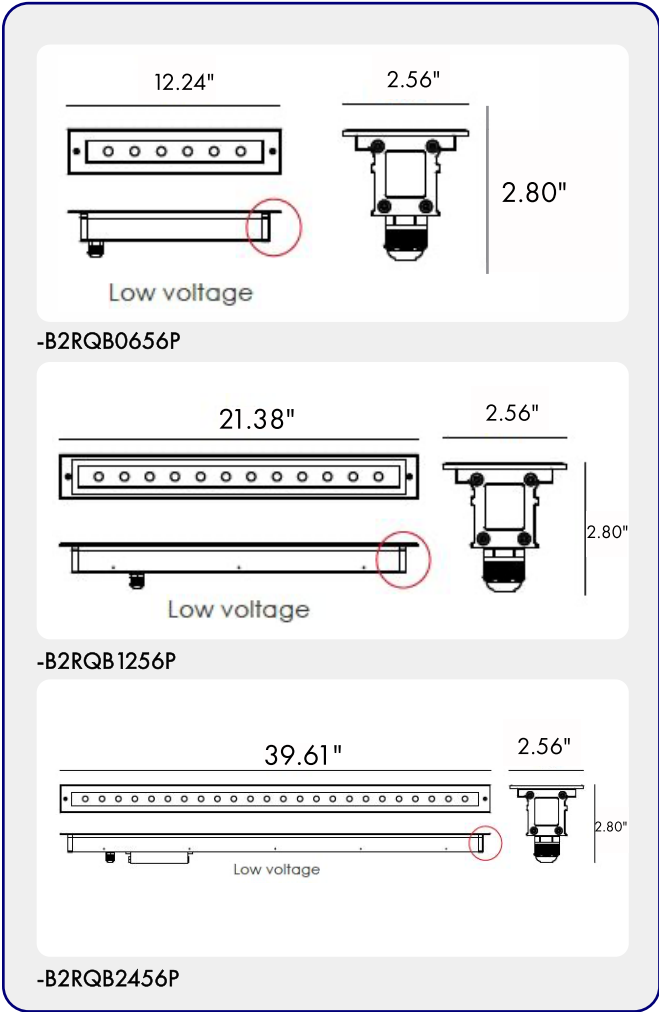

FIXTURE TYPE: _____

PROJECT NAME: _____

NOTES:

HOW TO ORDER:

CODE:

Example:
CODE: BB-NE-KPG-IL-XXX-XXX-XXX-XXX-XXX-XXX

BB-NE-KPG-IL-B2RQB0656P-K30-B-

1 MODELS:

CODE -B2RQB0656P

DIMENSIONS:

Height - H: 2.80" (7.1 cm)
Width - W: 2.56" (6.5 cm)
Length - L: 12.24" (31.1 cm)

LIGHT SOURCE:

LED / 6 x 1.2W / 400 mA / 770 lm / IK 09 / 110-277V

CODE -B2RQB1256P

DIMENSIONS:

Height - H: 2.80" (7.1 cm)
Width - W: 2.56" (6.5 cm)
Length - L: 21.38" (54.3 cm)

LIGHT SOURCE:

LED / 12 x 1.2W / 800 mA / 1515 lm / IK 09 / 110-277V

CODE -B2RQB2456P

DIMENSIONS:

Height - H: 2.80" (7.1 cm)
Width - W: 2.56" (6.5 cm)
Length - L: 39.61" (100.6 cm)

LIGHT SOURCE:

LED / 24 x 1.2W / 1600 mA / 2968 lm / IK 09 / 110-277V

2 CCT OPTIONS:

-K30 3000K
-CUS Custom on request*

3 OPTICS:

-B15-10 10°
-B15-15 15°
-B15-20 20°
-B15-30 30°

sales@gordonbullard.com
www.bullardbollards.com
1-877-964-4646

991 South Gull Lake Dr
Richland, MI 49083
USA