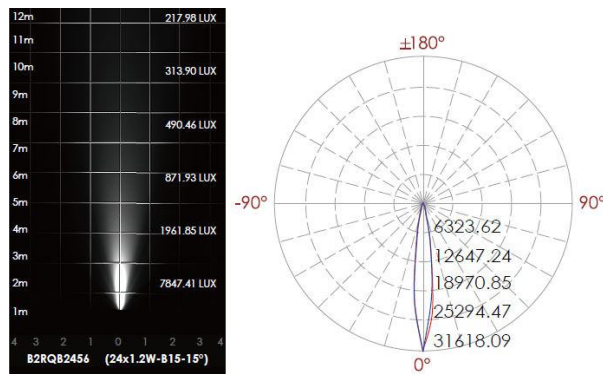

6 PHOTOMETRIC INFO:

sales@gordonbullard.com
www.bullardbollards.com
1-877-964-4646

991 South Gull Lake Dr
Richland, MI 49083
USA