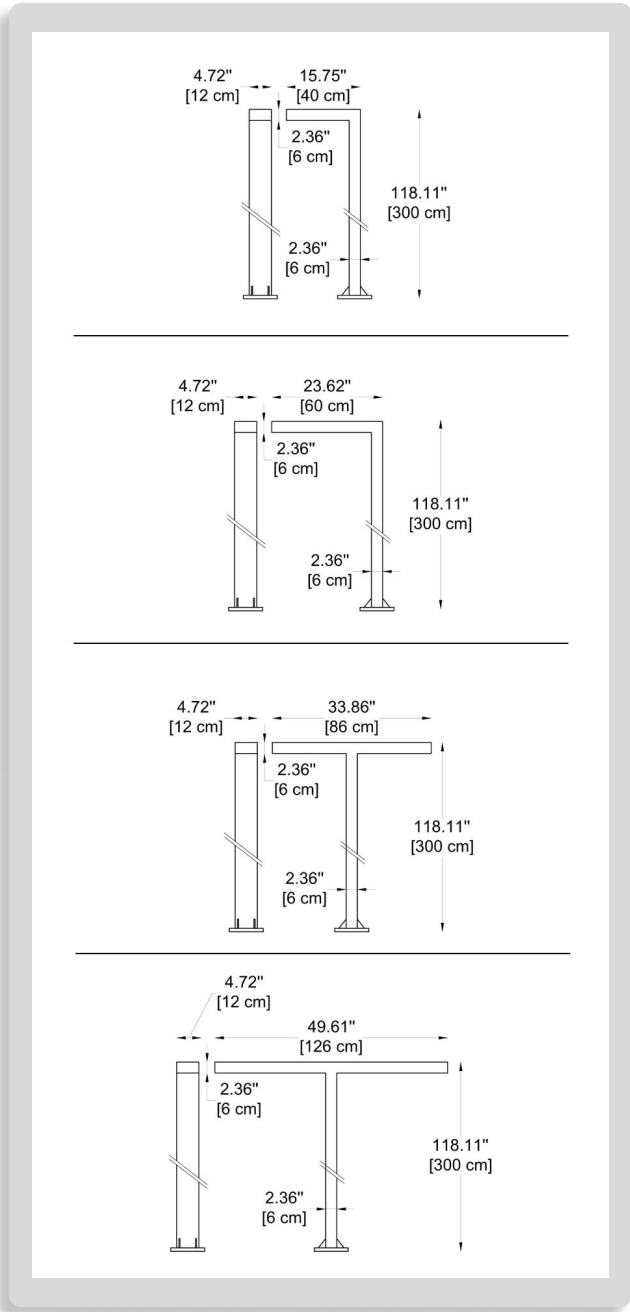

FIXTURE TYPE: _____

PROJECT NAME: _____

HOW TO ORDER:

CODE:

Example:
CODE: BB-10001-UL-1-W25-K30-DIM-RAL9005

BB-120600-UL-1-
W25-K30-DIM-
RAL9005

3 CCT:

- -K30 3000K
- -K40 4000K

4 DIMMING OPTIONS:

- -NON NON-Dimmable
- -DIM 0-10V

5 FINISH OPTIONS:

- -RAL9005 Satin Black
- -RAL7024 Graphite

THINK BOLLARD - THINK BULLARD

sales@gordonbullard.com
www.bullardbollards.com
1-877-964-4646

991 South Gull Lake Dr
Richland, MI 49083
USA