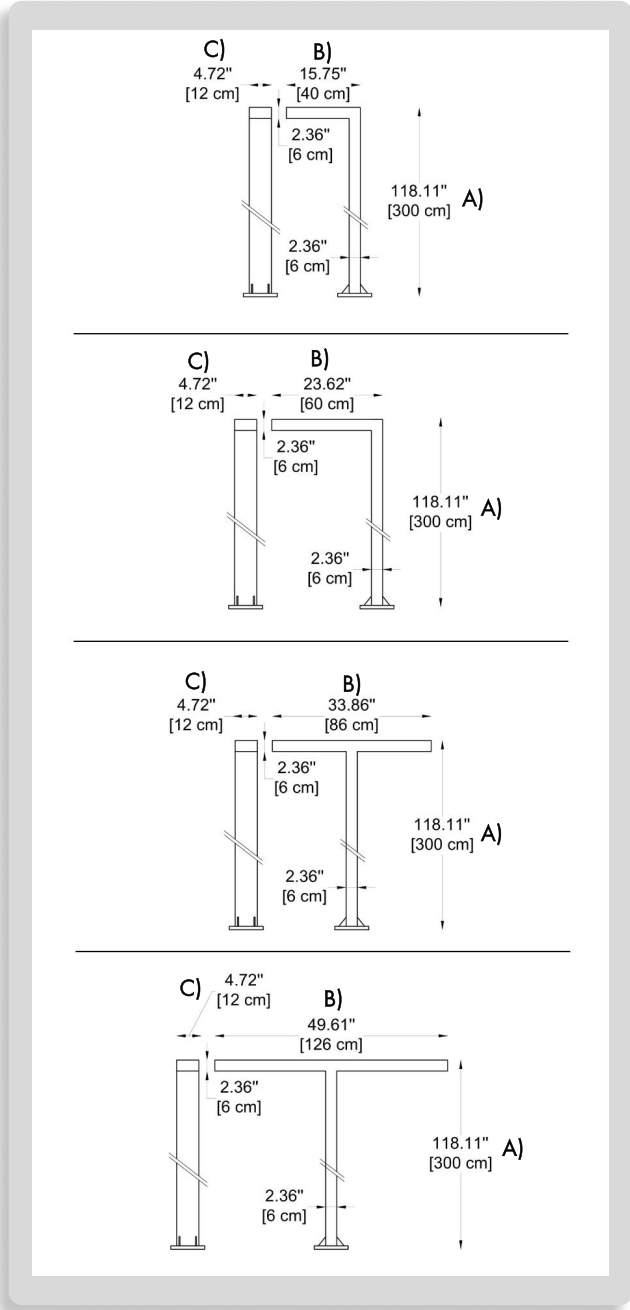

FIXTURE TYPE: _____

PROJECT NAME: _____

HOW TO ORDER:

CODE:

Example:
CODE: BB-120600-UL-1-W25-K30-DIM-RAL9005

BB-120600-UL-1-
W25-K30-DIM-
RAL9005

1 MODEL:

CODE: - 1

A) Height - H: 118" (300 cm)
B) Length - L: 16" (40 cm)
C) Width - W: 4.72" (12 cm)

CODE: - 2

A) Height - H: 118" (300 cm)
B) Length - L: 23.5" (60 cm)
C) Width - W: 4.72" (12 cm)

CODE: - 3

A) Height - H: 118" (300 cm)
B) Length - L: 33.86" (86 cm)
C) Width - W: 4.72" (12 cm)

CODE: - 4

A) Height - H: 118" (300 cm)
B) Length - L: 49.6" (126 cm)
C) Width - W: 4.72" (12 cm)

2 LIGHT SOURCE:

- -W25 LED / 25W / 3000 lm / CRI 80 for 1 model*
- -W50 LED / 25W x 2 / 6000 lm / CRI 80 for 2 model*
- -WD50 LED / 25W x 2 / 6000 lm / CRI 80 for 3 model*
- -W100 LED / 25W x 4 / 12000 lm / CRI 80 for 4 model*

THINK BOLLARD - THINK BULLARD

sales@gordonbullard.com
www.bullardbollards.com
1-877-964-4646

991 South Gull Lake Dr
Richland, MI 49083
USA