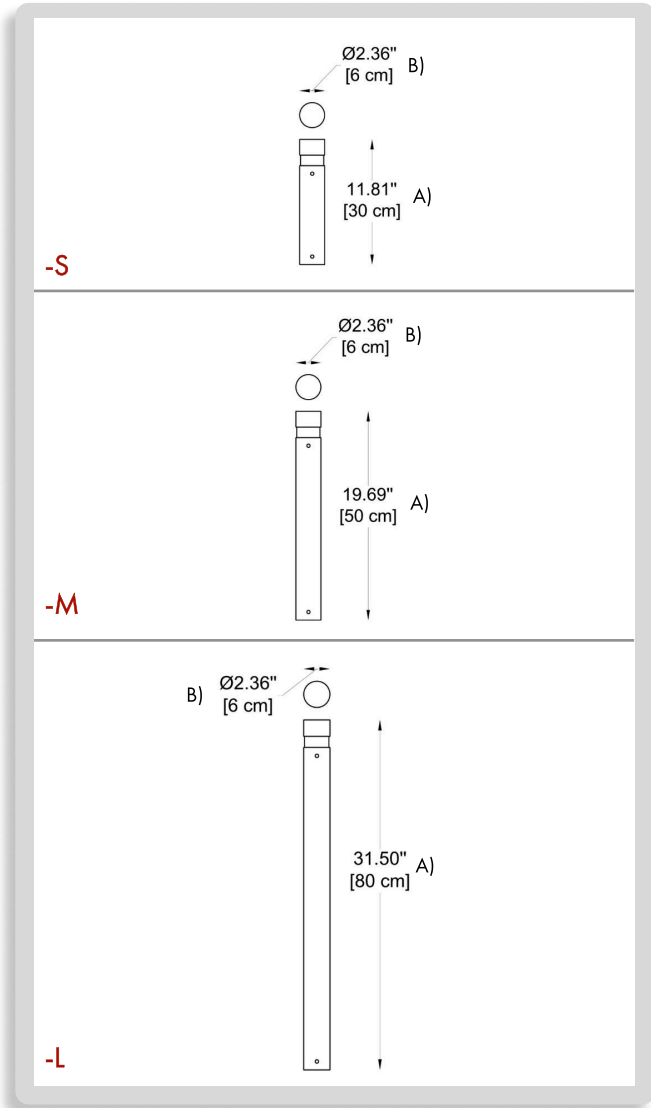

FIXTURE TYPE: _____

PROJECT NAME: _____

NOTES:

THINK BOLLARD - THINK BULLARD

sales@gordonbullard.com
www.bullardbollards.com
1-877-964-4646

991 South Gull Lake Dr
Richland, MI 49083
USA

HOW TO ORDER:

CODE:

Example:
CODE: BB-TSS-BL-S-L1-B2-K30-DIM

BB-TSS-BL-S-L1-B2-K30-DIM

1 MODELS:

-S

A) Height - H: 11.81" (30 cm)
B) Diameter - Ø: 2.36" (6 cm)

-M

A) Height - H: 19.7" (50 cm)
B) Diameter - Ø: 2.36" (6 cm)

-L

A) Height - H: 31.5" (80 cm)
B) Diameter - Ø: 2.36" (6 cm)

2 LIGHT SOURCE:

-L1

LED / 11.9W / CRI 90 / 3000K / 1635 lm

-L2

LED / 11.9W / CRI 90 / 4000K / 1768 lm

-L3

LED / 5.8W / CRI 90 / 3000K / 872 lm

-L4

LED / 5.8W / CRI 90 / 4000K / 942 lm

2 BEAM ANGLE:

-B1

360°

-B2

180°