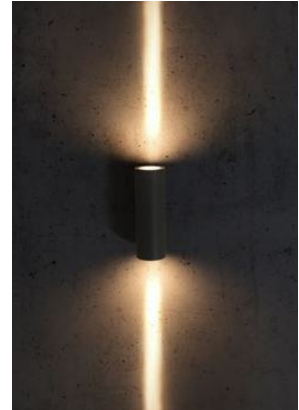

Surface Mounting Wall Luminaires
Super Narrow Beam Wall Washer

FIXTURE TYPE: _____

PROJECT NAME: _____

GENERAL INFORMATION:

The TOWEL Surface Mounting Wall Luminaire by Bullard Outdoor is a durable LED wall washer made from extruded aluminum alloy for precise, narrow-beam lighting. Featuring a tempered glass lens (T=3mm), CRI 80, IP65 protection, and IK06 rating, it ensures high performance in outdoor environments. Available in Sanded Bronze, Sanded Dark Gray, Sanded Black, and Sanded White finishes.

CODE -B7AH0168

DIMENSIONS:

Height - H: 6.25" (15.9 cm)

Diameter - Ø: 3.14" (8 cm)

Depth - P: 4.4" (11.2 cm)

LIGHT SOURCE:

LED / 1 x 10W / 61 mA / 350 lm / 110-277V / 6°

CODE -B7AH0267

DIMENSIONS:

Height - H: 9.76" (24.8 cm)

Diameter - Ø: 3.14" (8 cm)

Depth - P: 4.4" (11.2 cm)

LIGHT SOURCE:

LED / 2 x 8W / 90 mA / 2x297 lm / 110-277V / 6°

2

CCT OPTIONS:

HOW TO ORDER:

CODE:

Example:
CODE: BO-TWL-KPG-SMW-XXX-XXX-XXX-XXX-XXX-XX

BO-TWL-KPG-SMW-
B7AH0168-K30-
KAP7008

5 BEAM DEMO:

-B7AH0168

-B7AH0267

7 PHOTOMETRIC INFO: