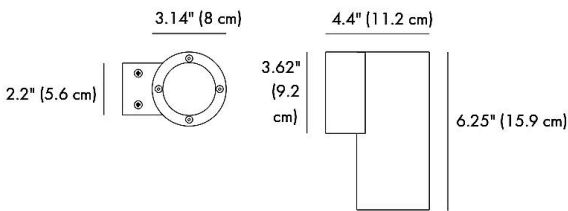

FIXTURE TYPE: _____

PROJECT NAME: _____

NOTES:

HOW TO ORDER:

CODE:

Example:
CODE: BO-TWL-KPG-SMW-XXX-XXX-XXX-XXX-XXX-XX

BO-TWL-KPG-SMW-
B7AH0168-K30-
KAP7008

1

MODELS:

CODE -B7AH0168

DIMENSIONS:

Height - H: 6.25" (15.9 cm)

Diameter - Ø: 3.14" (8 cm)

Depth - P: 4.4" (11.2 cm)

LIGHT SOURCE:

LED / 1 x 10W / 61 mA / 350 lm / 110-277V / 6°

CODE -B7AH0267

DIMENSIONS:

Height - H: 9.76" (24.8 cm)

Diameter - Ø: 3.14" (8 cm)

Depth - P: 4.4" (11.2 cm)

LIGHT SOURCE:

LED / 2 x 8W / 90 mA / 2x297 lm / 110-277V / 6°

2

CCT OPTIONS:

-K30 3000K

-CUS Custom on request*

3

FINISH OPTIONS:

-KAP7008 Sanded Bronze

-KAP7037 Sanded Dark Gray

-RAL 9005 Sanded Black

-RAL9003 Sanded White

4

DIAGRAM OF INSTRUCTION:

-B7AH0168

-B7AH0267

LED

110-
277V

IP65

sales@gordonbullard.com

www.bullardoutdoor.com

1-877-964-4646

991 South Gull Lake Dr

Richland, MI 49083

USA