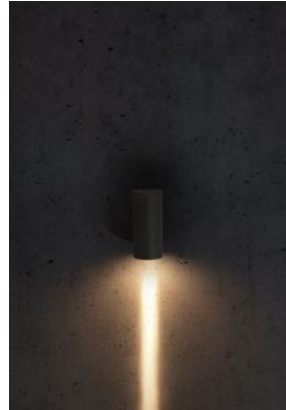

5 BEAM DEMO:

-B7AH0168