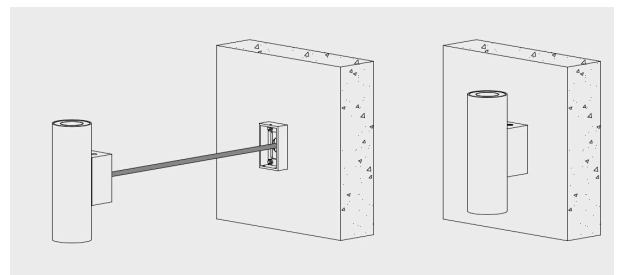

FIXTURE TYPE: _____

PROJECT NAME: _____

NOTES:

HOW TO ORDER:

CODE:

Example:
CODE: BO-TWL-KPG-SMW-XXX-XXX-XXX-XXX-XXX-XX

BO-TWL-KPG-SMW-
B7AH0168-K30-
KAP7008

1

MODELS:

CODE -B7AH0168

DIMENSIONS:

Height - H: 6.25" (15.9 cm)

Diameter - Ø: 3.14" (8 cm)

Depth - P: 4.4" (11.2 cm)

LIGHT SOURCE:

LED / 1 x 10W / 61 mA / 350 lm / 110-277V / 6°

CODE -B7AH0267

DIMENSIONS:

Height - H: 9.76" (24.8 cm)

Diameter - Ø: 3.14" (8 cm)

Depth - P: 4.4" (11.2 cm)

LIGHT SOURCE:

LED / 2 x 8W / 90 mA / 2x297 lm / 110-277V / 6°

2

CCT OPTIONS:

-K30 3000K

-CUS Custom on request*

3

FINISH OPTIONS:

-KAP7008 Sanded Bronze

-KAP7037 Sanded Dark Gray

-RAL 9005 Sanded Black

-RAL9003 Sanded White

4

DIAGRAM OF INSTRUCTION: