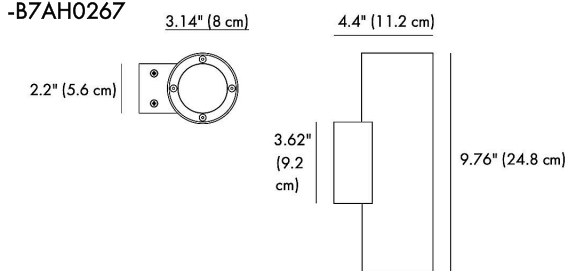

CODE -B7AH0168

DIMENSIONS:

Height - H: 6.25" (15.9 cm)

Diameter - Ø: 3.14" (8 cm)

Depth - P: 4.4" (11.2 cm)

LIGHT SOURCE:

LED / 1 x 10W / 61 mA / 350 lm / 110-277V / 6°

CODE -B7AH0267

DIMENSIONS:

Height - H: 9.76" (24.8 cm)

Diameter - Ø: 3.14" (8 cm)

Depth - P: 4.4" (11.2 cm)

LIGHT SOURCE:

LED / 2 x 8W / 90 mA / 2x297 lm / 110-277V / 6°

2

CCT OPTIONS:

4

DIAGRAM OF INSTRUCTION:

-B7AH0168

-B7AH0267

LED

110-
277V

IP65

sales@gordonbullard.com