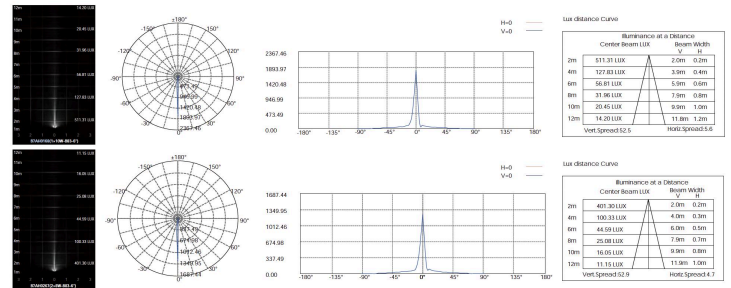

DIMENSIONS:

Height - H: 9.76" (24.8 cm)

Diameter - Ø: 3.14" (8 cm)

Depth - P: 4.4" (11.2 cm)

LIGHT SOURCE:

LED / 2 x 8W / 90 mA / 2x297 lm / 110-277V / 6°

2

CCT OPTIONS:

HOW TO ORDER:

CODE:

Example:
CODE: BO-TWL-KPG-SMW-XXX-XXX-XXX-XXX-XXX-XX

BO-TWL-KPG-SMW-
B7AH0168-K30-
KAP7008

5 BEAM DEMO:

-B7AH0168

-B7AH0267

7 PHOTOMETRIC INFO: