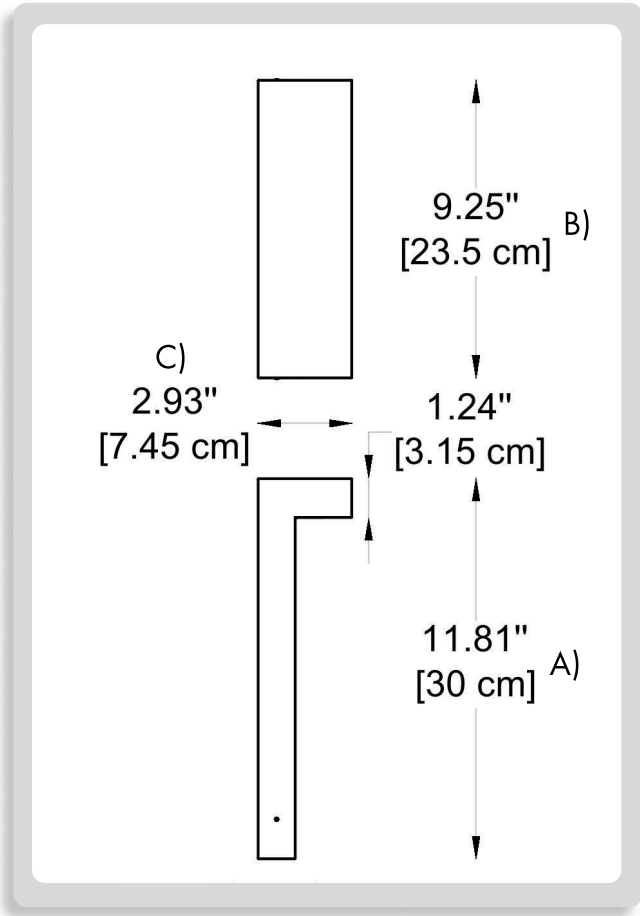

LIGHTING DISTRIBUTIONS:

90°

THINK BOLLARD - THINK BULLARD

sales@gordonbullard.com
www.bullardbollards.com
1-877-964-4646

991 South Gull Lake Dr
Richland, MI 49083
USA

FIXTURE TYPE: _____

PROJECT NAME: _____

HOW TO ORDER:

CODE:

Example:
CODE:
BB-KOP-BL-27K-DIM-GR

BB-KOP-BL-27K-DIM-GR

1 DIMENSIONS:

A) Height - H: 11.81" (30 cm)
B) Length - L: 9.25" (23.5 cm)
C) Width - W: 2.93" (7.45 cm)

2 LIGHT SOURCE:

LED | 6.8W | 480 lm | 110-277V | 90 CRI