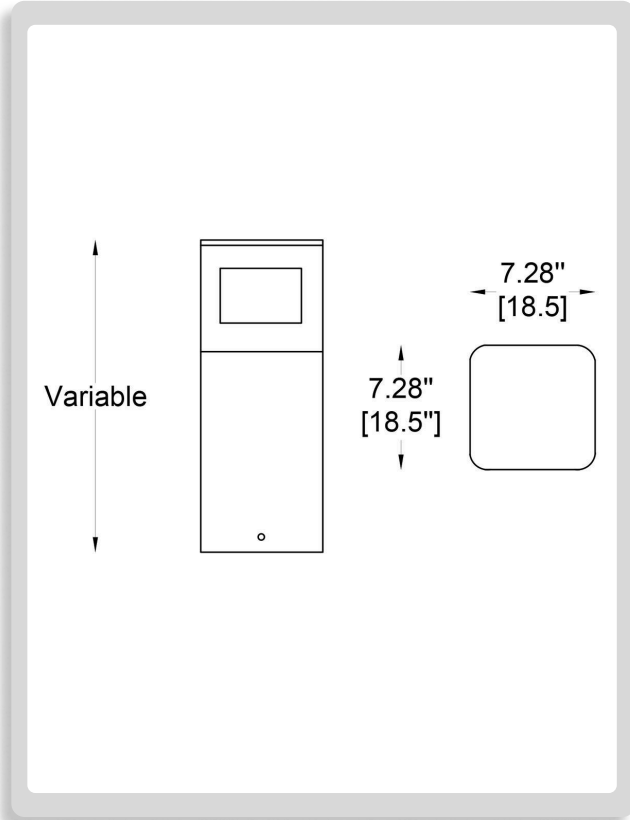

FIXTURE TYPE: _____

PROJECT NAME: _____

HOW TO ORDER:

CODE:

Example:
CODE:
BB-PLBV-BL-H5-K30-D8-WM-DIM

BB-PLBV-BL-H5-
K30-D8-WM-
DIM

1 HEIGHT:

- -H5 H: 19.68" (50 cm)
- -H8 H: 31.5" (80 cm)

2 LENGTH / WIDTH:

L: 7.3 "(18.5 cm) x W: 7.3 (18.5 cm)

3 LIGHT SOURCE

LED / 23.7 W / CRI 90 / 110-277V

4 CCT & LUMENS:

- -K30 3000K = 3306 lm
- -K40 4000K = 3555 lm

5 LIGHT DISTRIBUTION:

- -D18 180°
- -D36 360°

6 FINISH OPTIONS:

- -AG Anthracite grey (matt) ●
- -LG Light grey (matt) ●
- -WM White matt ●
- -BM Black matt ●
- -CM Corten matt ●
- -BR Bronze ●
- -AGM Antique grey (matt) ●
- -BM Blue matt ●
- -SM Sand matt ●
- -GM Green matt ●

7 DIMMING OPTIONS:

- -NON NON-Dimmable
- -DIM 0-10V
- -CAS Casambi
- -LUT Lutron
- -DAL Dali

sales@gordonbullard.com
www.bullardbollards.com
1-877-964-4646

991 South Gull Lake Dr
Richland, MI 49083
USA