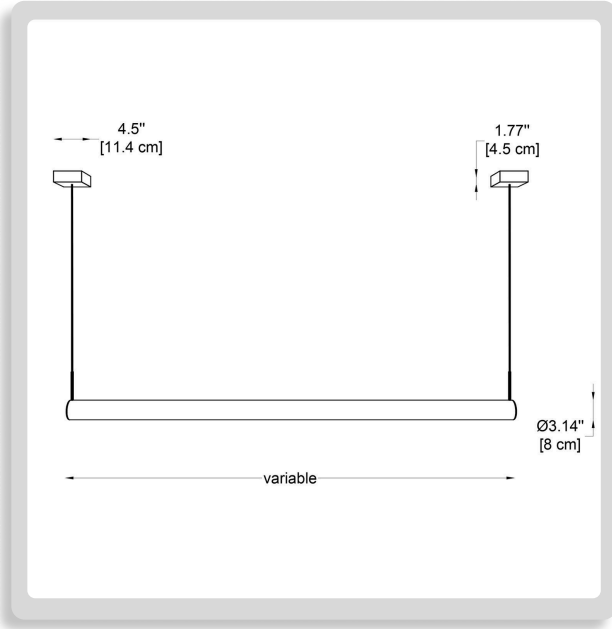

FIXTURE TYPE: _____

PROJECT NAME: _____

HOW TO ORDER:

CODE:

Example:
CODE: BB-AP89-GL-L1-H1-W1-CR8-K27-DIM-WH-SS

BB-AP89-GL-L1-D1-
L1-27K-DIM-WH

1 TUBE LENGTH:

- -L1 L: 60" (152.4 cm)
- -L2 L: 72" (182.9 cm)
- -L3 L: 78" (198.1 cm)
- -L4 L: 84" (213.3 cm)
- -L5 L: 96" (243.8 cm)
- -L6 L: 120" (304.8 cm)
- -L7 L: 144" (366 cm)
- -CUS* Custom on request*

2 TUBE DIAMETER:

- -D1 Ø: 3.15" (8 cm)
- -D2 Ø: 3.9" (10 cm)
- -CUS* Custom on request*

3 LIGHT SOURCE:

- -L1 LED / 26W / 2,166 lm
- -L2 LED / 39W / 3,250 lm
- -L3 LED / 45W / 3,735 lm

4 CCT:

- -27K 2700K
- -30K 3000K
- -40K 4000K

5 DIMMING OPTIONS:

- -NON NON-Dimmable
- -DIM 0-10V
- -CAS Casambi
- -LUT Lutron
- -DAL Dali

6 ENDCUP FINISH OPTIONS:

- -WH White (RAL 9010) ●
- -GR Green (RAL 6010) ●
- -CO Corten (RAL 8023) ●
- -LGR Light Grey (RAL 7047) ●
- -DGR Dark Grey (RAL 7021) ●
- -BL Black (RAL 9005) ●

sales@gordonbullard.com
www.bullardbollards.com
1-877-964-4646

991 South Gull Lake Dr
Richland, MI 49083
USA