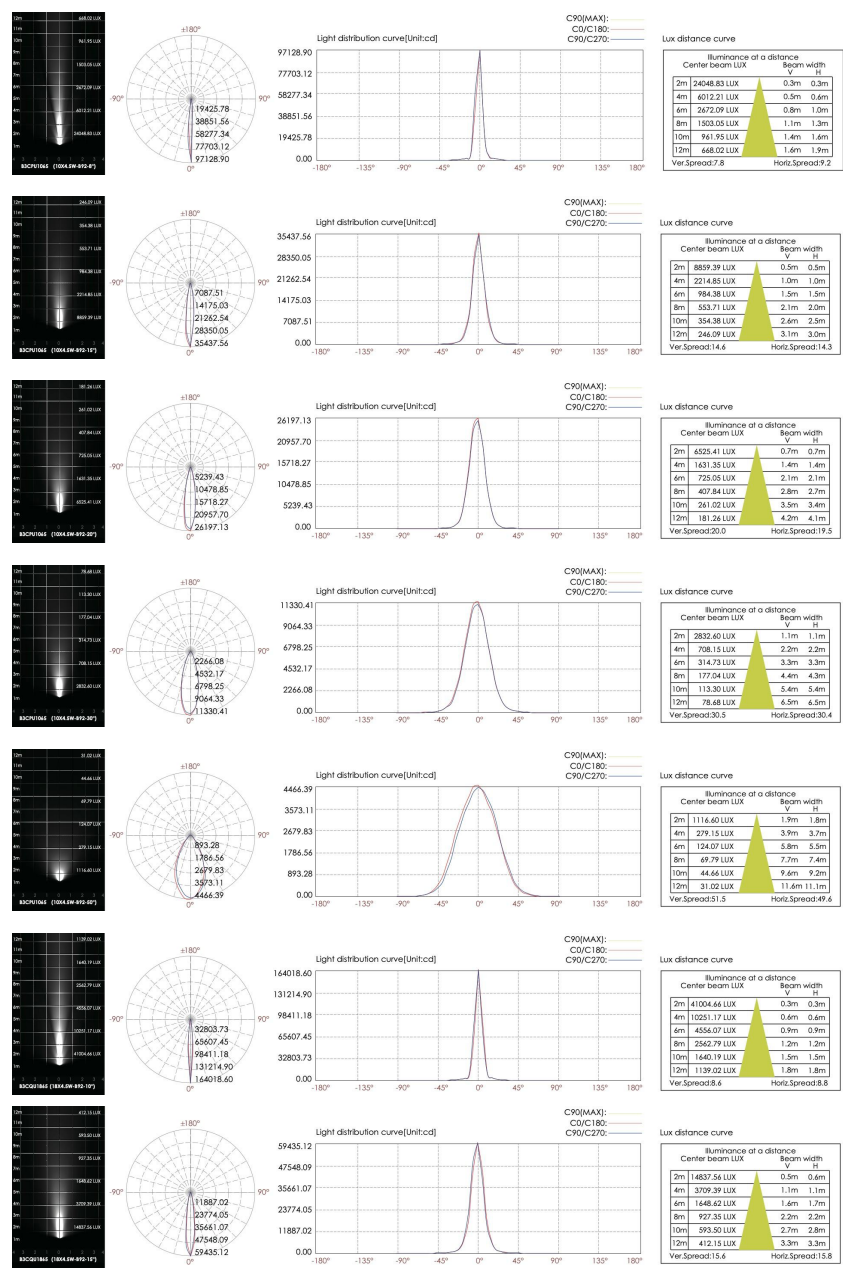

7 PHOTOMETRIC INFO:

sales@gordonbullard.com
www.bullardbollards.com
1-877-964-4646

991 South Gull Lake Dr
Richland, MI 49083
USA

Due to the dynamic nature of lighting products and the associated technologies, luminaire data on all specification sheets is subject to change at the discretion of Gordon Bullard LLC and associated companies.

© Bullard & Company 2026 All Rights Reserved

Updated 01/27/2026