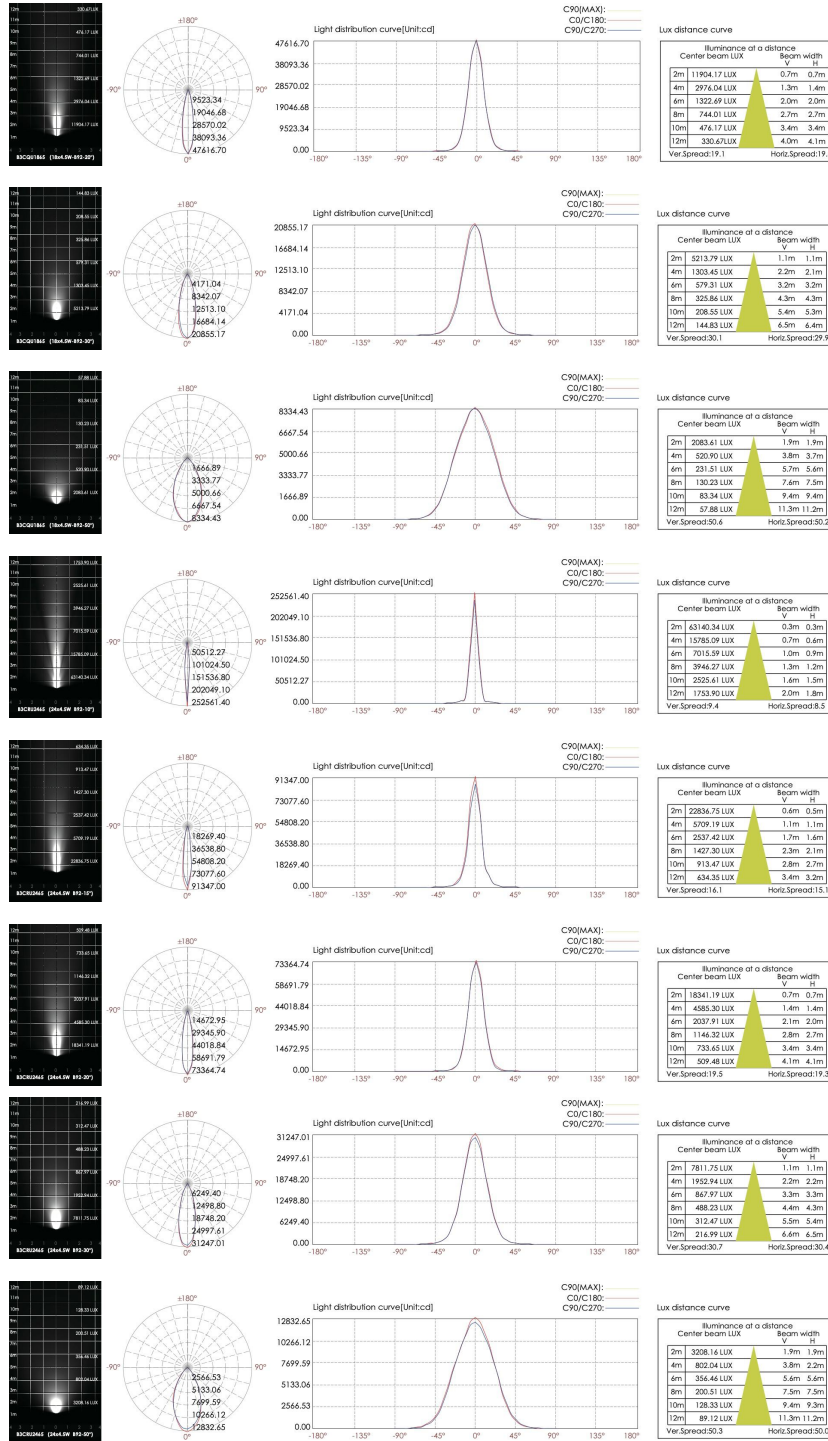

HOW TO ORDER:

CODE:

Example:
CODE: BO-TWN-KPG-SPT-XXX-XXX-XXX-XXX

BO-TWN-KPG-SPT-
B3CPU1065-K30-KAP7008-
B92-8-B-CA3042-CA3045