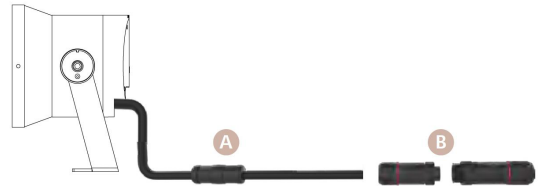

1 MODELS:

CODE -B3CPU1065

DIMENSIONS:

Diameter - Ø: 7.87" (20 cm)
 Height - H: 10.70" (27.2 cm)
 Length - L: 7.55" (19.2 cm)

LIGHT SOURCE:

LED / 10 x 4.5W / 214 mA / 4210 lm / 110-277V

CODE -B3CQU1865

DIMENSIONS:

Diameter - Ø: 9.84" (25 cm)
 Height - H: 13.1" (33.3 cm)
 Length - L: 9.25" (23.5 cm)

LIGHT SOURCE:

LED / 18 x 4.5W / 385 mA / 7771 lm / 110-277V

CODE -B3CRU2465

DIMENSIONS:

Diameter - Ø: 11.8" (30 cm)
 Height - H: 15.35" (39 cm)
 Length - L: 11.29" (28.7 cm)

BO-TWN-KPG-SPT-
B3CPU1065-K30-KAP7008-
B92-8-B-CA3042-CA3045

4 BEAM ANGLE:

- B92-8 8°
- B92-15 15°
- B92-20 20°
- B92-30 30°
- B92-50 50°

5 WATER PROOF SOLUTION: (optional)

- A Water-Stopper(Included)**
A IP-66 water-stopper is added in the end of luminaires as standard assembly which is also an important system for water resistance.
- B IP67 Jiffy quick plug/socket connector(Option)**
A IP-67 connector is as an optional assembly and ensures that water vapor will not enter into luminaires directly.