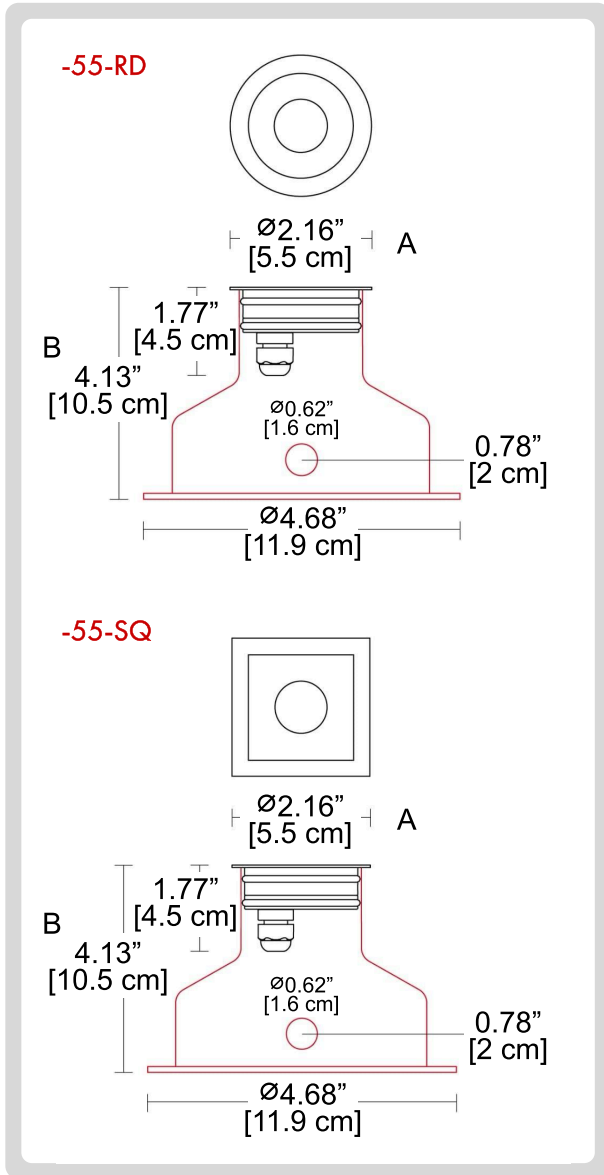

DIMENSIONS:

A) Diameter - Ø: 1.26" (3.2 cm)
B) Height - H: 4.13" (10.5 cm)

LIGHT SOURCE:

	CODE	BEAM ANGLE	WATTAGE	KELVINS	LUMENS	OPERATION RANGE
	-B115-1	115°	1 x 1W	3000 K	1 x 105 lm	350 mA
	-B115-2			3000 K	1 x 105 lm	24 V DC
	-B115-3			4000 K	1 x 116 lm	350 mA
	-B115-4			4000 K	1 x 116 lm	24 V DC
Only for -32-RD model	-B115-5	115°	1 x 1W	BLUE	1 x 40 lm	350 mA
	-B115-6			BLUE	1 x 40 lm	24 V DC

DIMENSIONS:

A) Diameter - Ø: 1.77" (4.5 cm)
B) Height - H: 4.13" (10.5 cm)

LIGHT SOURCE:

	CODE	BEAM ANGLE	WATTAGE	KELVINS	LUMENS	OPERATION RANGE
	-B115-1	115°	1 x 1W	3000 K	1 x 105 lm	350 mA
	-B115-2			3000 K	1 x 105 lm	24 V DC
	-B115-3			4000 K	1 x 116 lm	350 mA
	-B115-4			4000 K	1 x 116 lm	24 V DC
Only for -45-RD model	-B115-5	115°	1 x 1W	BLUE	1 x 40 lm	350 mA
	-B115-6			BLUE	1 x 40 lm	24 V DC

FIXTURE TYPE: _____

PROJECT NAME: _____

HOW TO ORDER:

CODE:

Example:
CODE: BB-1117.00BAXW300EC-GH-32-RD-
B115-1-DAL-SS

BB-1117.00BAXW3
00EC-GH-32-RD-
B115-1-DAL-SS

1 **MODELS:**

-55-RD (round)
-55-SQ (square)

DIMENSIONS:

A) Diameter - Ø: 2.16" (5.5 cm)
B) Height - H: 4.13" (10.5 cm)

LIGHT SOURCE:

	CODE	BEAM ANGLE	WATTAGE	KELVINS	LUMENS	OPERATION RANGE
	-B115-1	115°	1 x 1W	3000 K	1 x 105 lm	350 mA
	-B115-2			3000 K	1 x 105 lm	24 V DC
	-B115-3			4000 K	1 x 116 lm	350 mA
	-B115-4			4000 K	1 x 116 lm	24 V DC
Only for -55-RD model	-B115-5	115°	1 x 1W	BLUE	1 x 40 lm	350 mA
	-B115-6			BLUE	1 x 40 lm	24 V DC