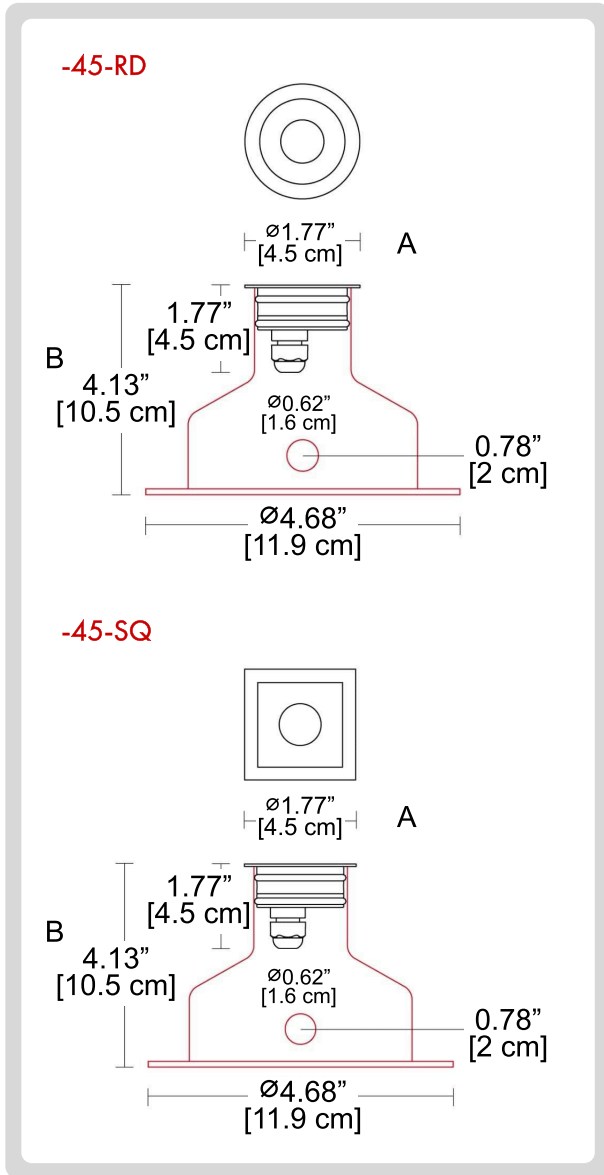

DIMENSIONS:

A) Diameter - Ø: 1.26" (3.2 cm)
B) Height - H: 4.13" (10.5 cm)

LIGHT SOURCE:

	CODE	BEAM ANGLE	WATTAGE	KELVINS	LUMENS	OPERATION RANGE
	-B115-1	115°	1 x 1W	3000 K	1 x 105 lm	350 mA
	-B115-2			3000 K	1 x 105 lm	24 V DC
	-B115-3			4000 K	1 x 116 lm	350 mA
	-B115-4			4000 K	1 x 116 lm	24 V DC
Only for -32-RD model	-B115-5	115°	1 x 1W	BLUE	1 x 40 lm	350 mA
	-B115-6			BLUE	1 x 40 lm	24 V DC

FIXTURE TYPE: _____

PROJECT NAME: _____

HOW TO ORDER:

CODE:

Example:
CODE: BB-1117.00BAXW300EC-GH-32-RD-
B115-1-DAL-SS

BB-1117.00BAXW3
00EC-GH-32-RD-
B115-1-DAL-SS

1 **MODELS:**

-45-RD (round)
-45-SQ (square)

DIMENSIONS:

A) Diameter - Ø: 1.77" (4.5 cm)
B) Height - H: 4.13" (10.5 cm)

LIGHT SOURCE:

	CODE	BEAM ANGLE	WATTAGE	KELVINS	LUMENS	OPERATION RANGE
	-B115-1	115°	1 x 1W	3000 K	1 x 105 lm	350 mA
	-B115-2			3000 K	1 x 105 lm	24 V DC
	-B115-3			4000 K	1 x 116 lm	350 mA
	-B115-4			4000 K	1 x 116 lm	24 V DC
Only for -45-RD model	-B115-5	115°	1 x 1W	BLUE	1 x 40 lm	350 mA
	-B115-6			BLUE	1 x 40 lm	24 V DC

DIMENSIONS:

A) Diameter - Ø: 2.16" (5.5 cm)
B) Height - H: 4.13" (10.5 cm)

LIGHT SOURCE:

	CODE	BEAM ANGLE	WATTAGE	KELVINS	LUMENS	OPERATION RANGE
	-B115-1	115°	1 x 1W	3000 K	1 x 105 lm	350 mA
	-B115-2			3000 K	1 x 105 lm	24 V DC
	-B115-3			4000 K	1 x 116 lm	350 mA
	-B115-4			4000 K	1 x 116 lm	24 V DC
Only for -55-RD model	-B115-5	115°	1 x 1W	BLUE	1 x 40 lm	350 mA
	-B115-6			BLUE	1 x 40 lm	24 V DC