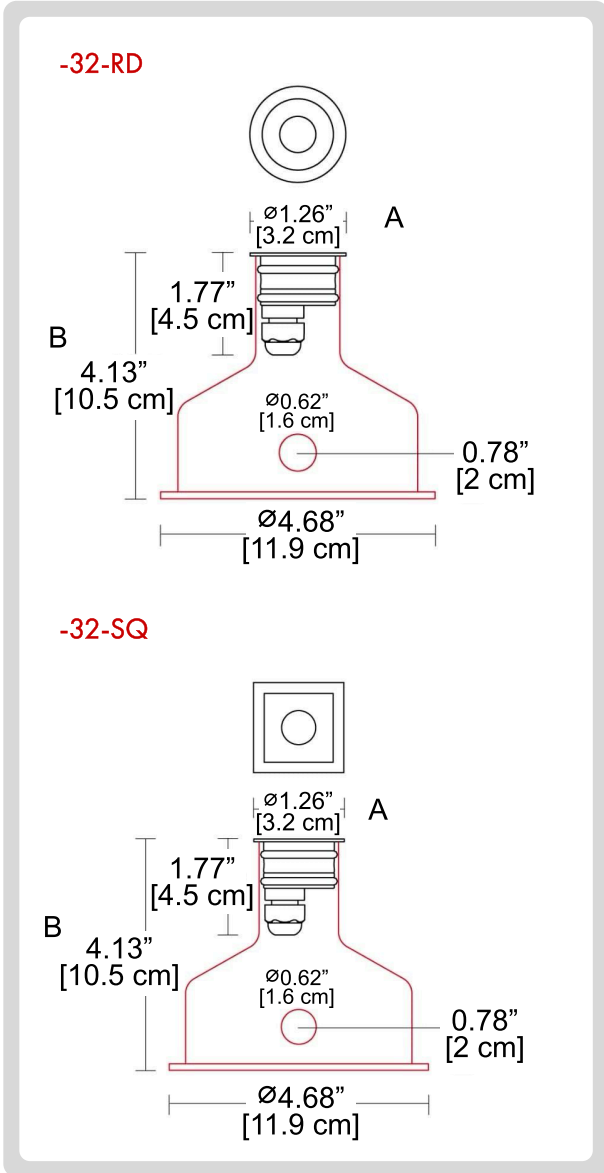

FIXTURE TYPE: _____

PROJECT NAME: _____

HOW TO ORDER:

CODE:

Example:
CODE: BB-1117.00BAXW300EC-GH-32-RD-
B115-1-DAL-SS

BB-1117.00BAXW3
00EC-GH-32-RD-
B115-1-DAL-SS

1 **MODELS:**

-32-RD (round)
-32-SQ (square)

DIMENSIONS:

A) Diameter - Ø: 1.26" (3.2 cm)
B) Height - H: 4.13" (10.5 cm)

LIGHT SOURCE:

	CODE	BEAM ANGLE	WATTAGE	KELVINS	LUMENS	OPERATION RANGE
	-B115-1	115°	1 x 1W	3000 K	1 x 105 lm	350 mA
	-B115-2			3000 K	1 x 105 lm	24 V DC
	-B115-3			4000 K	1 x 116 lm	350 mA
	-B115-4			4000 K	1 x 116 lm	24 V DC
Only for -32-RD model	-B115-5	115°	1 x 1W	BLUE	1 x 40 lm	350 mA
	-B115-6			BLUE	1 x 40 lm	24 V DC

DIMENSIONS:

A) Diameter - Ø: 1.77" (4.5 cm)
B) Height - H: 4.13" (10.5 cm)

LIGHT SOURCE:

	CODE	BEAM ANGLE	WATTAGE	KELVINS	LUMENS	OPERATION RANGE
	-B115-1	115°	1 x 1W	3000 K	1 x 105 lm	350 mA
	-B115-2			3000 K	1 x 105 lm	24 V DC
	-B115-3			4000 K	1 x 116 lm	350 mA
	-B115-4			4000 K	1 x 116 lm	24 V DC
Only for -45-RD model	-B115-5	115°	1 x 1W	BLUE	1 x 40 lm	350 mA
	-B115-6			BLUE	1 x 40 lm	24 V DC

DIMENSIONS:

A) Diameter - Ø: 2.16" (5.5 cm)
B) Height - H: 4.13" (10.5 cm)

LIGHT SOURCE:

	CODE	BEAM ANGLE	WATTAGE	KELVINS	LUMENS	OPERATION RANGE
	-B115-1	115°	1 x 1W	3000 K	1 x 105 lm	350 mA
	-B115-2			3000 K	1 x 105 lm	24 V DC
	-B115-3			4000 K	1 x 116 lm	350 mA
	-B115-4			4000 K	1 x 116 lm	24 V DC
Only for -55-RD model	-B115-5	115°	1 x 1W	BLUE	1 x 40 lm	350 mA
	-B115-6			BLUE	1 x 40 lm	24 V DC