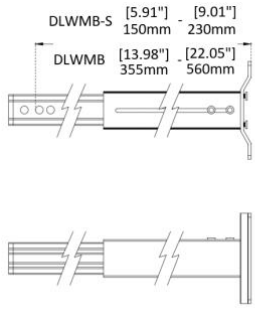

-LMBSM4

Due to the dynamic nature of lighting products and the associated technologies, luminaire data on all specification sheets is subject to change at the discretion of Gordon Bullard LLC and associated companies.

THINK BOLLARD - THINK BULLARD

sales@gordonbullard.com / www.bullardbollards.com / 1-877-964-4646

991 South Gull Lake Dr Richland, MI 49083 USA