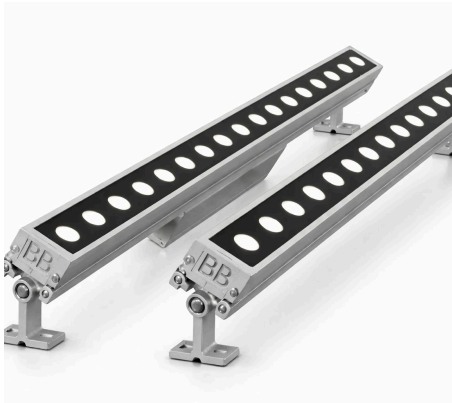

Fixture Type:

Project Name:

Notes:

HOW TO ORDER:

CODE:

**Example:
CODE: BB-7170-ML-S-K27-T-NON**

**BB-7170-ML-S-
K27-T-NON**