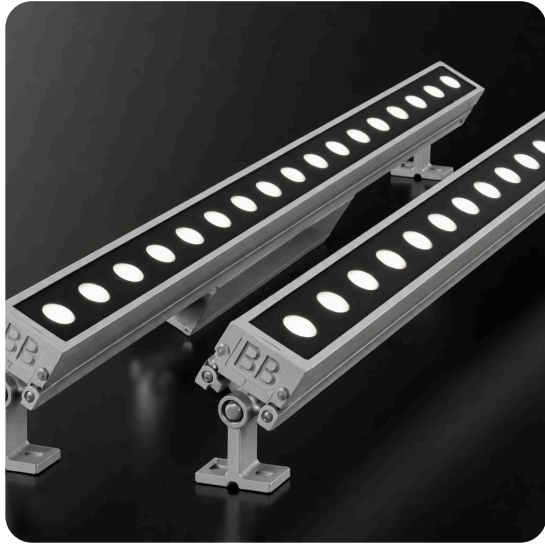

Fixture Type:

Project Name:

Notes:

HOW TO ORDER:

CODE:

**Example:
CODE: BB-7170-ML-S-K27-T-NON**

**BB-7170-ML-S-
K27-T-NON**

9 Cable Core Color Coding Line Voltage:

CABLE	FUNCTION	CORE(US)	WIRE SIZE	CORE(EU)	WIRE SIZE
POWER LEAD IN/ POWER EXTENSION CABLE	-L LIVE	-BL BLACK	16AWG	-BR BROWN	1.3mm²
	-N NEUTRAL	-WH WHITE	16AWG	-BE BLUE	1.3mm²
	-GND EARTH	-GR GREEN	16AWG	-YE YELLOW -GR GREEN	1.3mm²
DATA LEAD IN	-D+ DIM+	-PR PURPLE	20AWG	-PR PURPLE	0.5mm²
	-D- DIM-	-PI PINK	20AWG	-GY GREY	0.5mm²
	-NA N/A	-YE YELLOW	20AWG	-YE YELLOW	0.5mm²
POWER AND DATA POWER COMBINE	-L LIVE	-BL BLACK	16AWG	-BR BROWN	1.3mm²
	-N NEUTRAL	-WH WHITE	16AWG	-BE BLUE	1.3mm²
	-GND EARTH	-GR GREEN	16AWG	-YE YELLOW -GR GREEN	1.3mm²
	-D+ DIM+	-PR PURPLE	22AWG	-PR PURPLE	0.3mm²
	-D- DIM-	-PI PINK	22AWG	-GY GREY	0.3mm²
	-NA N/A	-YE YELLOW	22AWG	-YE YELLOW	0.3mm²