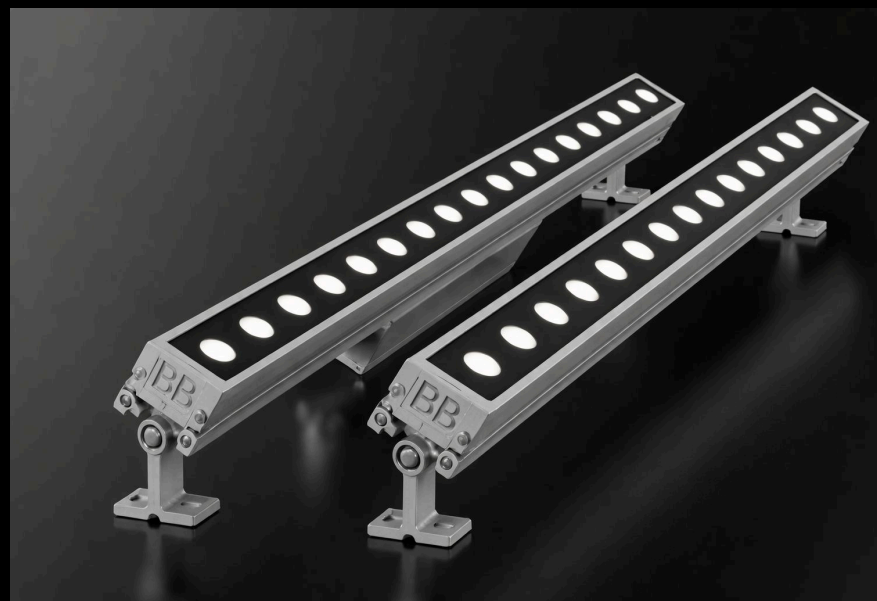

**BULLARD
BOLLARDS**
Think Bollard Think Bullard

LUMABAR S SW

RGBW