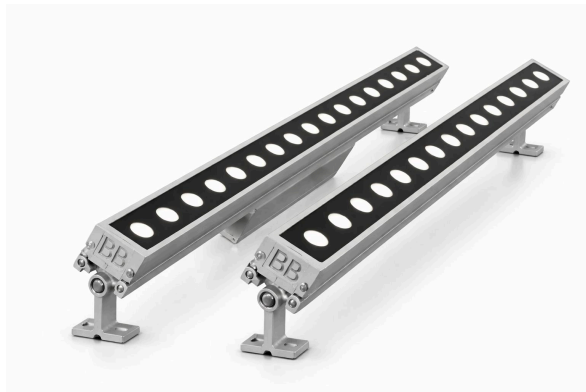

**BULLARD
BOLLARDS**
Think Bollard Think Bullard

**CODE:
BB-LMBSR-LE**

Fixture Type:

Project Name:

Notes:

Driver Position:

REMOTE

Warranty:

5 Years

CRI:

80

IK Rating:

IK 08

Due to the dynamic nature of lighting products and the associated technologies, luminaire data on all specification sheets is subject to change at the discretion of Gordon Bullard LLC and associated companies.

THINK BOLLARD - THINK BULLARD

sales@gordonbullard.com / www.bullardbollards.com / 1-877-964-4646

991 South Gull Lake Dr Richland, MI 49083 USA