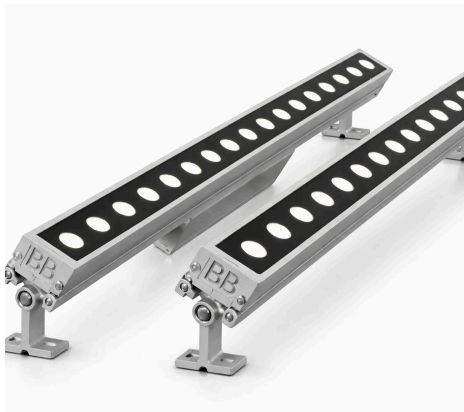

10 Set Back Distance

SET BACK DISTANCE	PURPOSE/SCOPE	IDEAL USE
20mm-50mm	For narrow beams, smooth surfaces, glazing	Focused, intense lighting.
50mm-100mm	Balanced lighting for textured walls.	General wallwashing
100mm-200mm	Wide, even light for large areas.	Enhances textured surfaces

Due to the dynamic nature of lighting products and the associated technologies, luminaire data on all specification sheets is subject to change at the discretion of Gordon Bullard LLC and associated companies.

THINK BOLLARD - THINK BULLARD

sales@gordonbullard.com / www.bullardbollards.com / 1-877-964-4646
991 South Gull Lake Dr Richland, MI 49083 USA