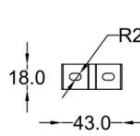

-LMBSM3

Mounting Hole Layout

Rotation Angle

Height Specifications

- **LED**
- **IP66**
- **IK08**