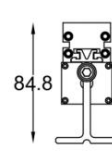

-LMBSM3

Mounting Hole Layout

Rotation Angle

Height Specifications

- **LED**
- **IP66**
- **IK08**