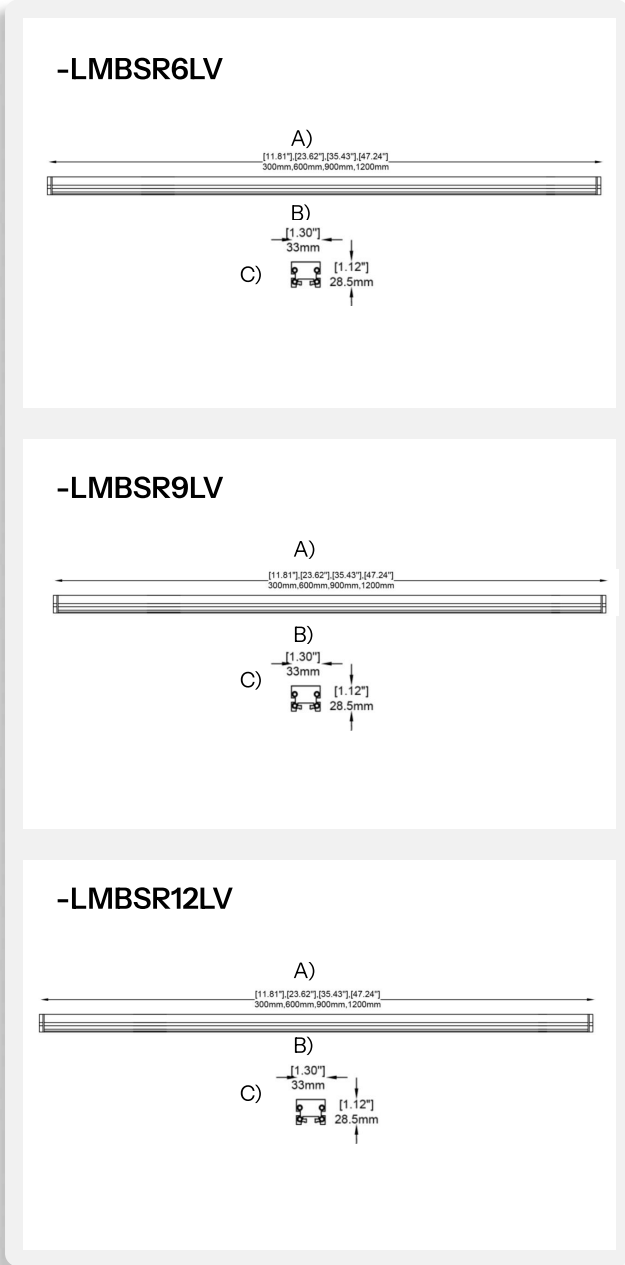

- A) Length - L: 23.62" (60 cm)
- B) Width - W: 1.30" (3.3 cm)
- C) Height- H: 1.12" (2.85 cm)

**LIGHT SOURCE:**  
LED | 18W

**-LMBS9LV**

- A) Length - L: 23.62" (60 cm)
- B) Width - W: 1.30" (3.3 cm)
- C) Height- H: 1.12" (2.85 cm)

**LIGHT SOURCE:**  
LED | 27W

**-LMBS12LV**

- A) Length - L: 23.62" (60 cm)
- B) Width - W: 1.30" (3.3 cm)
- C) Height- H: 1.12" (2.85 cm)

**LIGHT SOURCE:**  
LED | 36W

Due to the dynamic nature of lighting products and the associated technologies, luminaire data on all specification sheets is subject to change at the discretion of Gordon Bullard LLC and associated companies.

- A) Length - L: 23.62" (60 cm)
- B) Width - W: 1.30" (3.3 cm)
- C) Height- H: 2.46" (6.25 cm)
- D) Base Width- BW: 1.38" (3.5 cm)

**LIGHT SOURCE:**

LED | 18W

**-LMBS9LNV**

- A) Length - L: 35.43" (90 cm)
- B) Width - W: 1.30" (3.3 cm)
- C) Height- H: 2.46" (6.25 cm)
- D) Base Width- BW: 1.38" (3.5 cm)