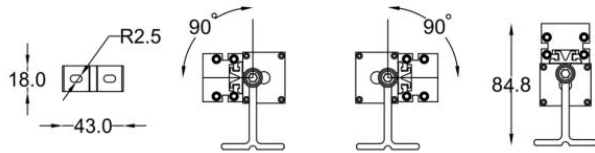

-LMBSM6

Mounting Hole Layout   Rotation Angle   Height Specifications