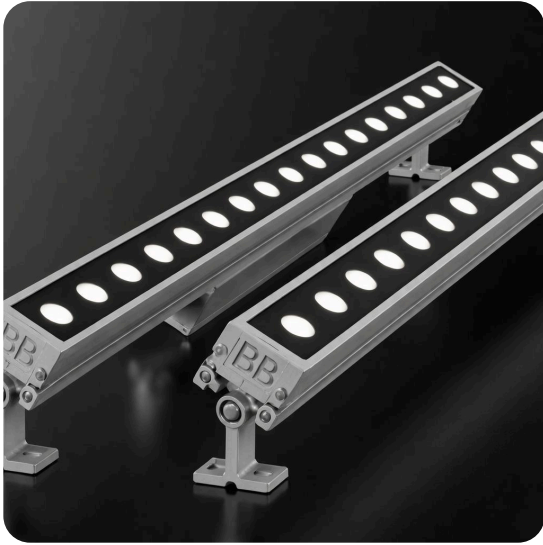

Fixture Type:

Project Name:

Notes:

**HOW TO ORDER:**

**CODE:**

**Example:  
CODE: BB-7170-ML-S-K27-T-NON**

**BB-7170-ML-S-  
K27-T-NON**

**7 Mounting Accessories:**