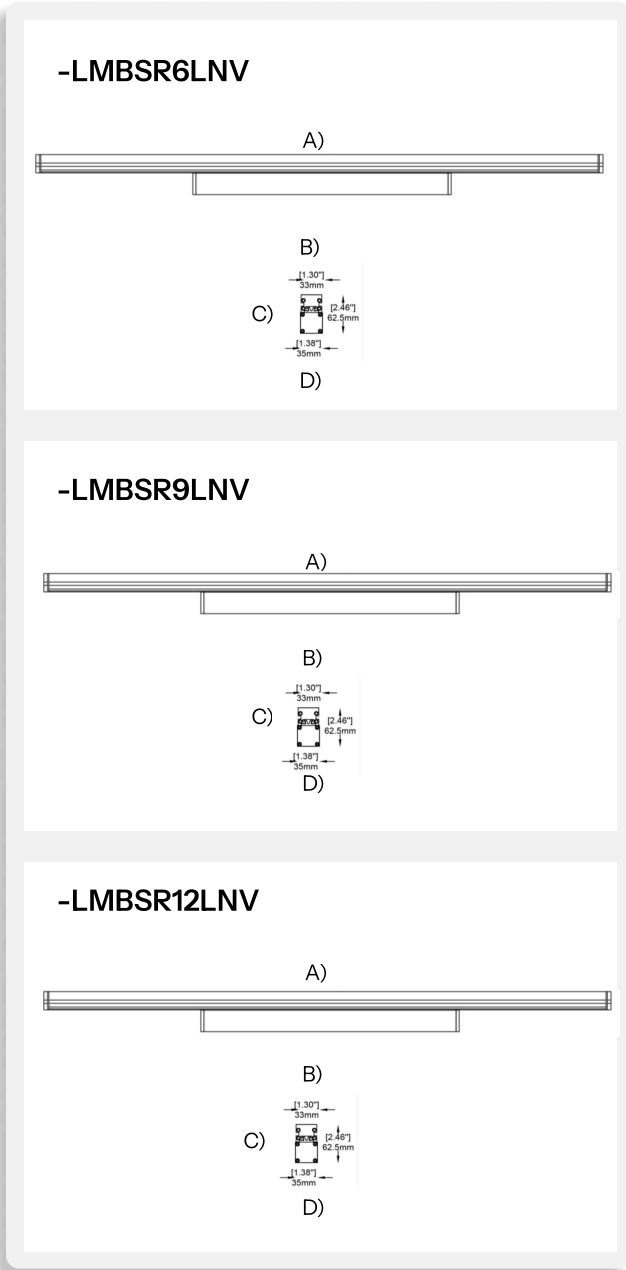

- A) Length - L: 23.62" (60 cm)
- B) Width - W: 1.30" (3.3 cm)
- C) Height- H: 1.12" (2.85 cm)

**LIGHT SOURCE:**  
LED | 18W

**-LMBS9LV**

- A) Length - L: 23.62" (60 cm)
- B) Width - W: 1.30" (3.3 cm)
- C) Height- H: 1.12" (2.85 cm)

**LIGHT SOURCE:**  
LED | 27W

**-LMBS12LV**

- A) Length - L: 23.62" (60 cm)
- B) Width - W: 1.30" (3.3 cm)
- C) Height- H: 1.12" (2.85 cm)

**LIGHT SOURCE:**  
LED | 36W

Due to the dynamic nature of lighting products and the associated technologies, luminaire data on all specification sheets is subject to change at the discretion of Gordon Bullard LLC and associated companies.

- A) Length - L: 23.62" (60 cm)
- B) Width - W: 1.30" (3.3 cm)
- C) Height- H: 2.46" (6.25 cm)
- D) Base Width- BW: 1.38" (3.5 cm)

**LIGHT SOURCE:**

LED | 18W

**-LMBS9LNV**

- A) Length - L: 35.43" (90 cm)
- B) Width - W: 1.30" (3.3 cm)
- C) Height- H: 2.46" (6.25 cm)
- D) Base Width- BW: 1.38" (3.5 cm)

**LIGHT SOURCE:**

LED | 27W

**-LMBS12LNV**

- A) Length - L: 47.24" (120 cm)
- B) Width - W: 1.30" (3.3 cm)
- C) Height- H: 2.46" (6.25 cm)
- D) Base Width BW: 1.38" (3.5 cm)

**LIGHT SOURCE:**

LED | 36W

Due to the dynamic nature of lighting products and the associated technologies, luminaire data on all specification sheets is subject to change at the discretion of Gordon Bullard LLC and associated companies.