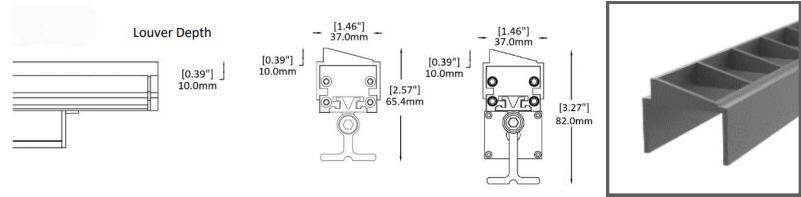

**-LMBSSM**

Symmetric Louver for SPECTRABAR S

**-LMBSASM**

Asymmetric Louver for SPECTRABAR S

**7 Mounting Accessories:**

**-LMBSM1**

Mounting Hole Layout      Rotation Angle      Height Specifications

Due to the dynamic nature of lighting products and the associated technologies, luminaire data on all specification sheets is subject to change at the discretion of Gordon Bullard LLC and associated companies.