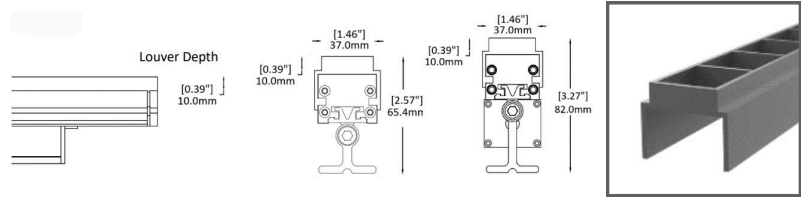

**-LMBSSM**

Symmetric Louver for SPECTRABAR S

**-LMBSASM**

Asymmetric Louver for SPECTRABAR S

**7 Mounting Accessories:**

**-LMBSM1**

Mounting Hole Layout      Rotation Angle      Height Specifications

Due to the dynamic nature of lighting products and the associated technologies, luminaire data on all specification sheets is subject to change at the discretion of Gordon Bullard LLC and associated companies.