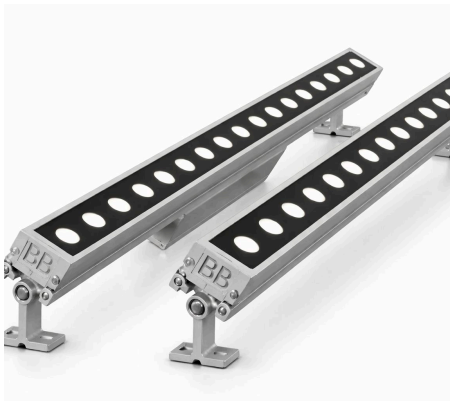

**-LMBSM5**

**-LMBSM6**

Mounting Hole Layout      Rotation Angle      Height Specifications

- LED**
- 110-277V**
- IP66**
- IK08**
- 
- 

Due to the dynamic nature of lighting products and the associated technologies, luminaire data on all specification sheets is subject to change at the discretion of Gordon Bullard LLC and associated companies.