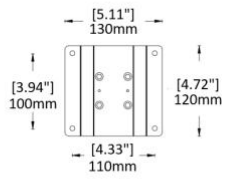

-LMBSM4

Due to the dynamic nature of lighting products and the associated technologies, luminaire data on all specification sheets is subject to change at the discretion of Gordon Bullard LLC and associated companies.

THINK BOLLARD - THINK BULLARD

sales@gordonbullard.com / www.bullardbollards.com / 1-877-964-4646

991 South Gull Lake Dr Richland, MI 49083 USA