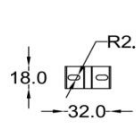

-LMBSM2

Mounting Hole Layout

Rotation Angle

Height Specifications