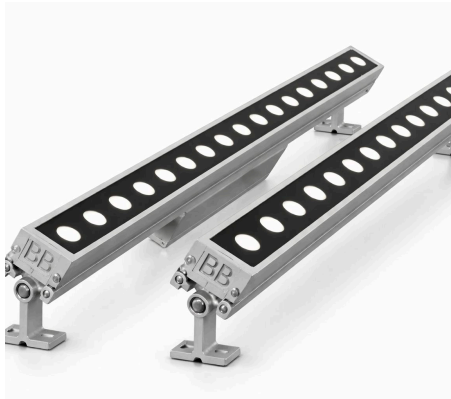

**BULLARD
BOLLARDS**
Think Bollard Think Bullard

**CODE:
BB-LMBS-LE**

Fixture Type:

Project Name:

Notes:

HOW TO ORDER:

CODE:

**Example:
CODE: BB-7170-ML-S-K27-T-NON**

**BB-7170-ML-S-
K27-T-NON**

2 CCT:

-K27	2700K	-K40	4000K
-K30	3000K	-K50	5000K
-K35	3500K	-K65	6500K

3 Finish Options:

-RAL91	RAL9001 White	
-RAL90	RAL9006 Grey	
-RAL19	RAL9011 Black	
-RAL92	RAL9023 Dark Grey	

4 Dimming Options:

-ONF	ON/OFF	
-DIM	0-10V	
-DAL	DALI	
-TR	TRIAC	*TRIAC and ELV dimming only available in USA
-EL	ELV	

5 Optics:

-20	25°	-3050	30°X50°
-30	30°	-2540	25°X40°
-45	45°		

Due to the dynamic nature of lighting products and the associated technologies, luminaire data on all specification sheets is subject to change at the discretion of Gordon Bullard LLC and associated companies.

THINK BOLLARD - THINK BULLARD

sales@gordonbullard.com / www.bullardbollards.com / 1-877-964-4646

991 South Gull Lake Dr Richland, MI 49083 USA