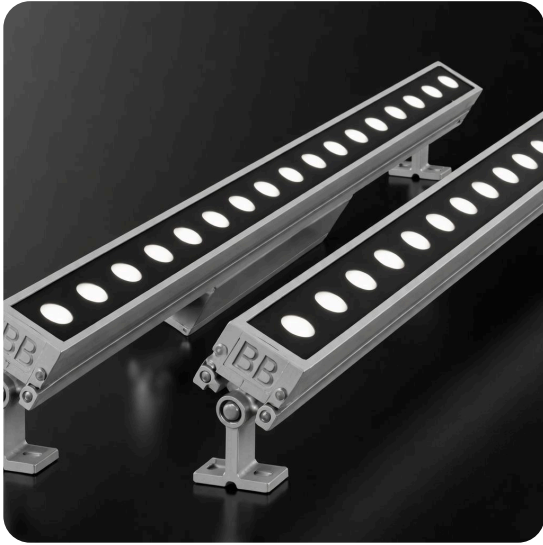

Fixture Type:

Project Name:

Notes:

HOW TO ORDER:

CODE:

Example:
CODE: BB-7170-ML-S-K27-T-NON

**BB-7170-ML-S-
K27-T-NON**

9 Cable Core Color Coding Low Voltage:

CABLE	FUNCTION	CORE(US)	WIRE SIZE	CORE(EU)	WIRE SIZE
POWER LEAD IN/ POWER EXTENSION CABLE	DC+	RED	16AWG	BROWN	1.0mm²
	DC-	BLACK	16AWG	BLUE	1.0mm²
DATA LEAD IN	DMX+	PURPLE	20AWG	PURPLE	0.5mm²
	DMX-	PINK	20AWG	GREY	0.5mm²
	DMX GND	YELLOW	20AWG	YELLOW	0.5mm²

Due to the dynamic nature of lighting products and the associated technologies, luminaire data on all specification sheets is subject to change at the discretion of Gordon Bullard LLC and associated companies.

THINK BOLLARD - THINK BULLARD

sales@gordonbullard.com / www.bullardbollards.com / 1-877-964-4646

991 South Gull Lake Dr Richland, MI 49083 USA