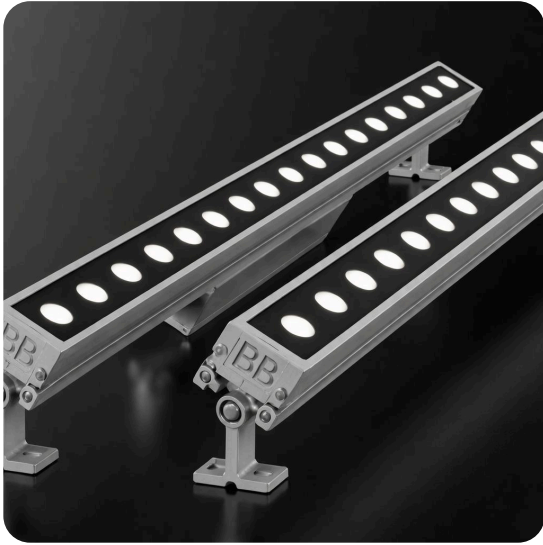

**BULLARD
BOLLARDS**
Think Bollard Think Bullard

**CODE:
BB-LMBS-LE**

Fixture Type:

Project Name:

Notes:

HOW TO ORDER:

CODE:

**Example:
CODE: BB-7170-ML-S-K27-T-NON**

**BB-7170-ML-S-
K27-T-NON**

2 CCT:

-K27	2700K	-K40	4000K
-K30	3000K	-K50	5000K
-K35	3500K	-K65	6500K

3 Finish Options:

-RAL91	RAL9001 White	
-RAL90	RAL9006 Grey	
-RAL19	RAL9011 Black	
-RAL92	RAL9023 Dark Grey	

4 Dimming Options:

-ONF	ON/OFF	
-DIM	0-10V	
-DAL	DALI	
-TR	TRIAC	*TRIAC and ELV dimming only available in USA
-EL	ELV	

5 Optics:

-20	25°	-3050	30°X50°
-30	30°	-2540	25°X40°
-45	45°		

Due to the dynamic nature of lighting products and the associated technologies, luminaire data on all specification sheets is subject to change at the discretion of Gordon Bullard LLC and associated companies.

THINK BOLLARD - THINK BULLARD

sales@gordonbullard.com / www.bullardbollards.com / 1-877-964-4646

991 South Gull Lake Dr Richland, MI 49083 USA