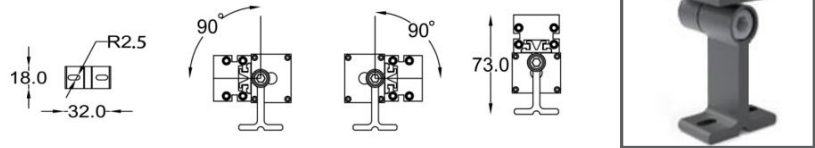

**-LMBSSM**

Symmetric Louver for SPECTRABAR S

**-LMBSASM**

Asymmetric Louver for SPECTRABAR S

**7 Mounting Accessories:**

**-LMBSM1**

Mounting Hole Layout      Rotation Angle      Height Specifications

Due to the dynamic nature of lighting products and the associated technologies, luminaire data on all specification sheets is subject to change at the discretion of Gordon Bullard LLC and associated companies.