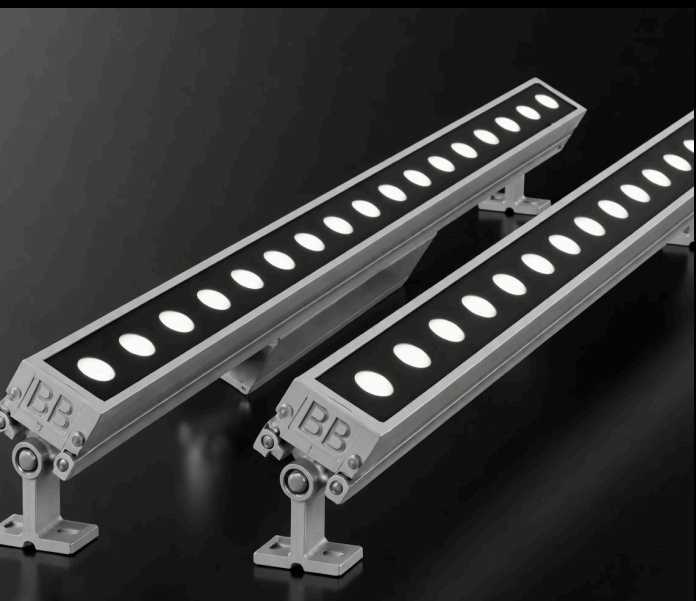

**BULLARD
BOLLARDS**
Think Bollard Think Bullard

LUMABAR S SW

RGBW