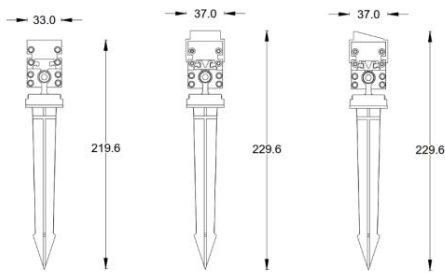

Fixture Type:

Project Name:

Notes:

HOW TO ORDER:

CODE:

**Example:
CODE: BB-7170-ML-S-K27-T-NON**

**BB-7170-ML-S-
K27-T-NON**

7 Mounting Accessories:

-LMBSM5

-LMBSM6

Mounting Hole Layout   Rotation Angle   Height Specifications

- **LED**
- **110-277V**
- **IP66**
- **IK08**

Due to the dynamic nature of lighting products and the associated technologies, luminaire data on all specification sheets is subject to change at the discretion of Gordon Bullard LLC and associated companies.

THINK BOLLARD - THINK BULLARD

sales@gordonbullard.com / www.bullardbollards.com / 1-877-964-4646

991 South Gull Lake Dr Richland, MI 49083 USA