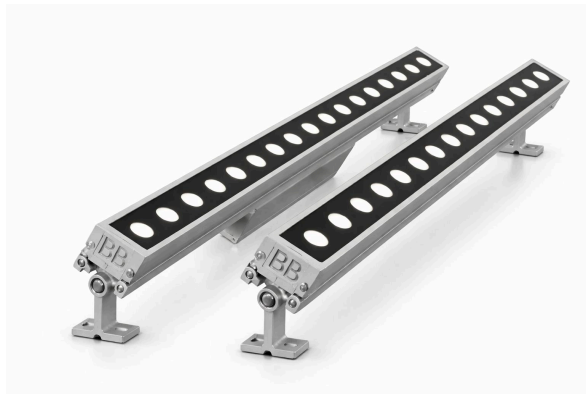

Fixture Type:

Project Name:

Notes:

General Information:

LUMABAR S SW is designed to deliver precise and consistent color rendering across extended distances, making it an excellent choice for refined architectural applications. Its slim profile allows for discreet integration into narrow or detail-driven spaces, supporting clean lines while maintaining strong visual impact.

Available in three standard lengths, it offers the flexibility to adapt to a wide range of project requirements, from subtle accents to continuous linear lighting designs. The use of discrete RGBW LEDs ensures accurate color mixing and vibrant output, providing both dynamic lighting effects and high-quality white illumination.

Engineered for performance and reliability, LUMABAR S SW combines precise optical control with uniform light distribution, ensuring consistency throughout the installation. Its balance of compact design, color fidelity, and flexibility makes it a dependable solution for projects that require both creative expression and architectural precision.

Voltage:

110-277V
24V

Material:

HOUSING MATERIAL: 6063 High Density Extruded Aluminum Alloy
LENS MATERIAL: Optical grade PMMA
COVER: Silk screen tempered glass

Lighting:

LED

IP Rating:

IP 66

Due to the dynamic nature of lighting products and the associated technologies, luminaire data on all specification sheets is subject to change at the discretion of Gordon Bullard LLC and associated companies.

THINK BOLLARD - THINK BULLARD

sales@gordonbullard.com / www.bullardbollards.com / 1-877-964-4646

991 South Gull Lake Dr Richland, MI 49083 USA