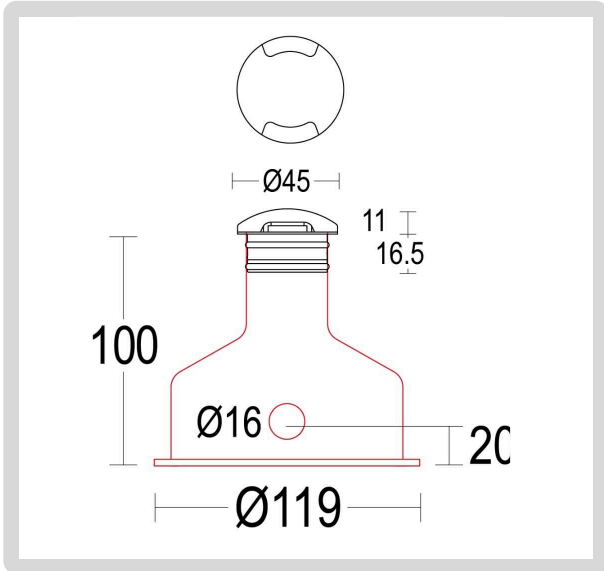

CORD LENGTH:

50 cm

LIGHT DISTRIBUTION:

55° x 30° Other

BEAM DIRECTIONABILITY:

Fixed optics

DIFFUSER MATERIAL/TEMPERATURE:

Technopolymer / < 313.15 K (< 40 °C)

THINK BOLLARD - THINK BULLARD

sales@gordonbullard.com
www.bullardbollards.com
1-877-964-4646

991 South Gull Lake Dr
Richland, MI 49083
USA

FIXTURE TYPE: _____

PROJECT NAME: _____

HOW TO ORDER:

CODE:

Example:
CODE: BB-1380.00BAXO-GH-K30-24V-
DIM-15-AC204-AC611

BB-1380.00BAXO
-GH-K30-24V-
DIM-15-AC204-AC611

1 DIMENSIONS:

Diameter - Ø: 1.77" (4.5 cm)
Height - H: 0.43" (1.1 cm)
Recessed hole diameter - Ø: 1.42" (3.6 cm)
Recessed depth - h: 1.30" (3.3 cm)

2 BEAM ANGLE: