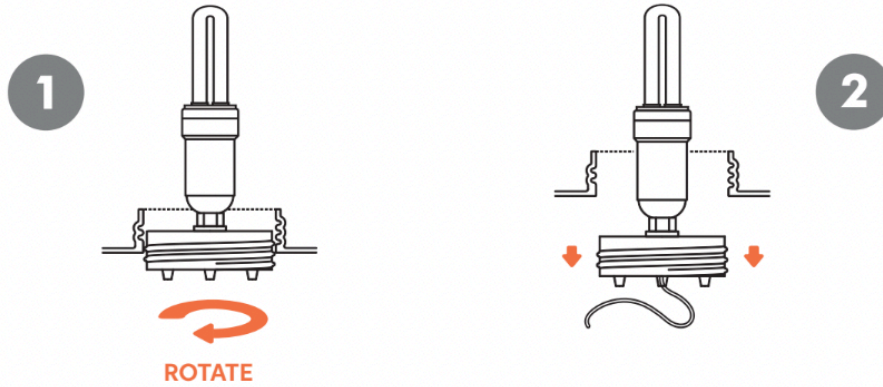

**BULLARD
BOLLARDS**
Think Bollard Think Bullard

ILLUMINATED FURNITURE

INSTALLATION TYPE:
SURFACE-MOUNT

I3
BASE MODEL

BULB REPLACEMENT

SYSTEM FOR FLOOR/WALL MOUNTING

CANDY LIGHT
INFRARED RGBW LED MODULE

P.2