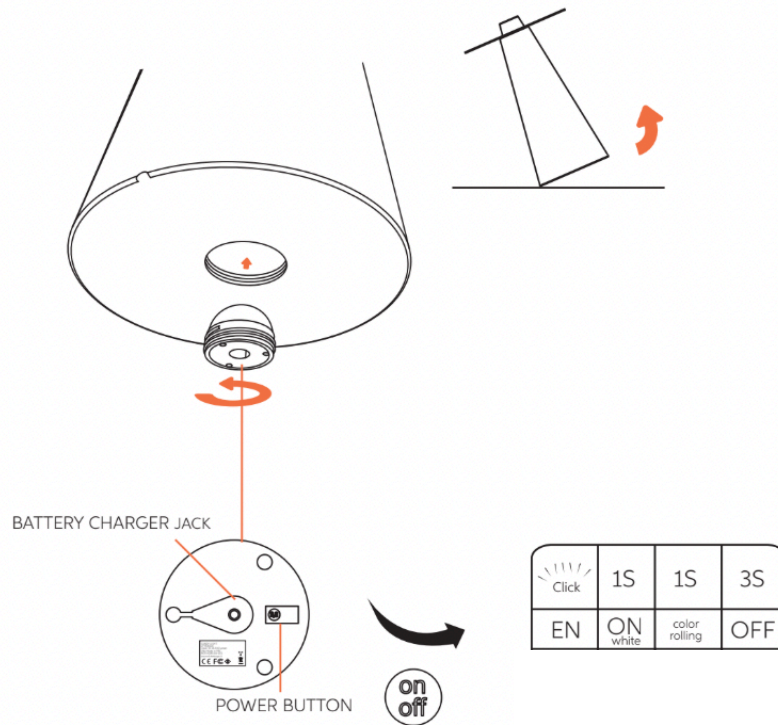

**BULLARD
BOLLARDS**
Think Bollard Think Bullard

ILLUMINATED FURNITURE

INSTALLATION TYPE:
SURFACE-MOUNT

I3
BASE MODEL

BULB REPLACEMENT

SYSTEM FOR FLOOR/WALL MOUNTING

CANDY LIGHT
INFRARED RGBW LED MODULE

P.2

sales@gordonbullard.com
www.bullardbollards.com
1 877-964-4646

991 South Gull Lake Dr.
Richland, MI 49083
USA

CANDY LIGHT MODULE PLACEMENT

CANDY LIGHT REMOTE CONTROL