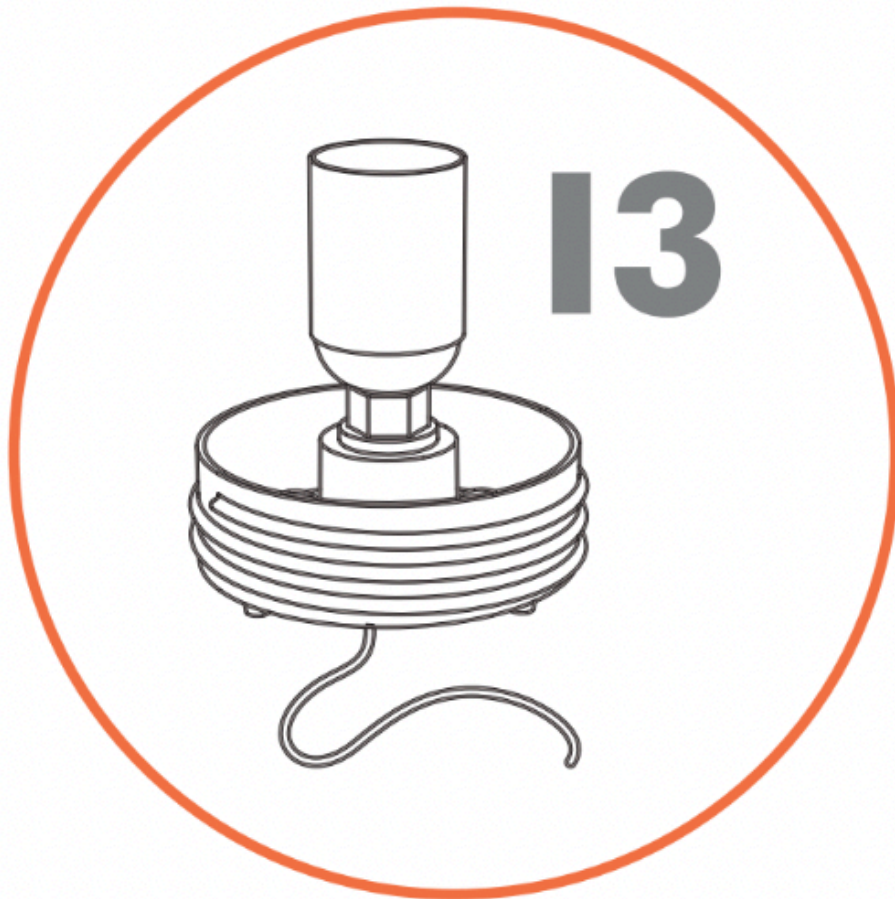

**BULLARD
BOLLARDS**
Think Bollard Think Bullard

ILLUMINATED FURNITURE

INSTALLATION TYPE:
SURFACE-MOUNT

I3
BASE MODEL

BULB REPLACEMENT

SYSTEM FOR FLOOR/WALL MOUNTING

CANDY LIGHT
INFRARED RGBW LED MODULE

P.2