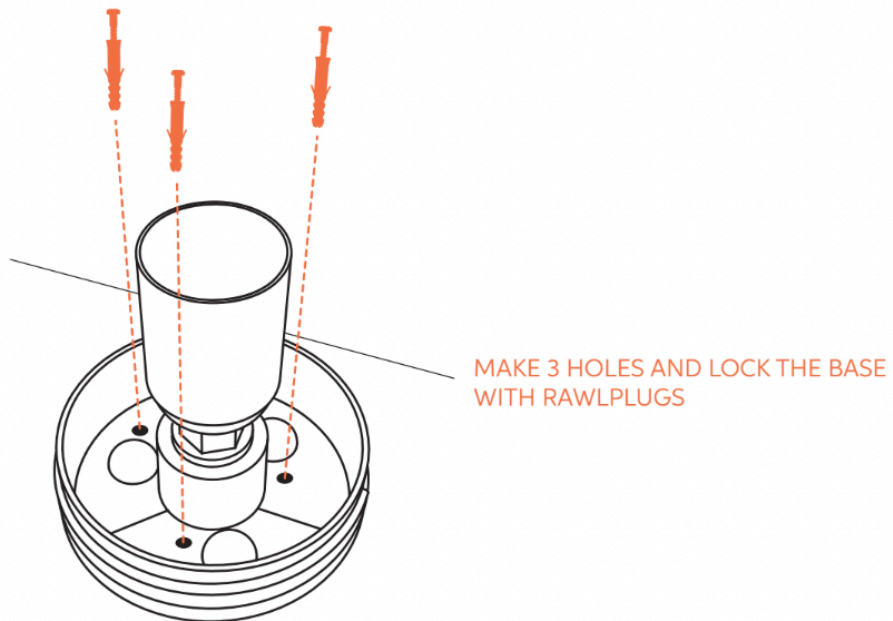

**BULLARD
BOLLARDS**
Think Bollard Think Bullard

ILLUMINATED FURNITURE

INSTALLATION TYPE:
SURFACE-MOUNT

I3
BASE MODEL

BULB REPLACEMENT

SYSTEM FOR FLOOR/WALL MOUNTING

CANDY LIGHT
INFRARED RGBW LED MODULE

P.2