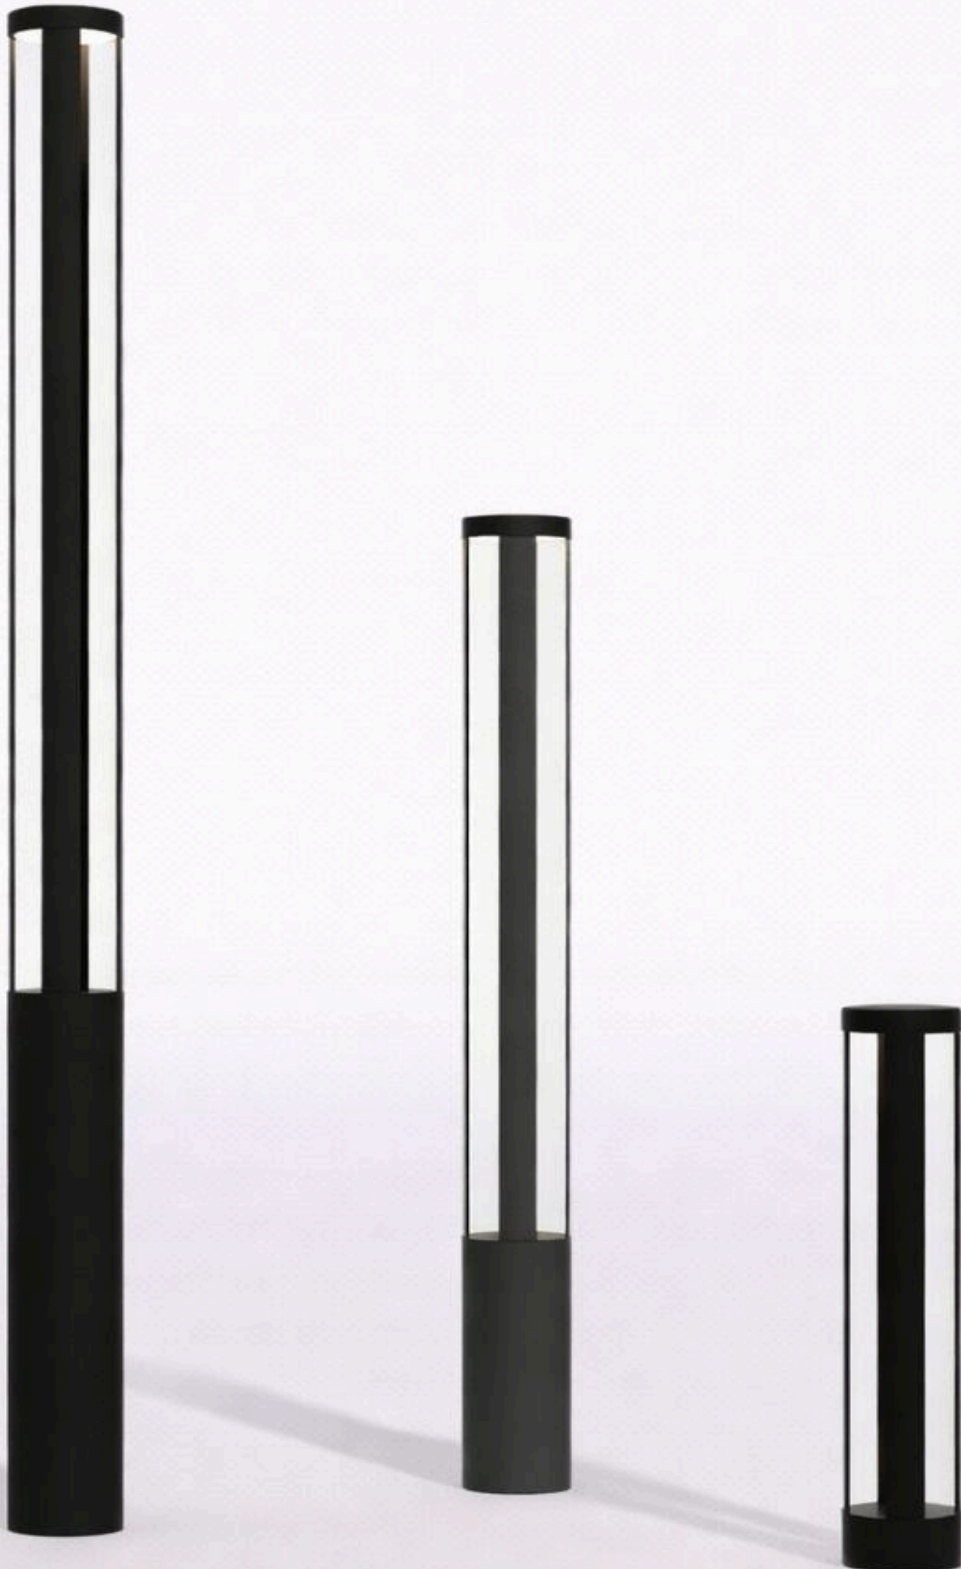

**BULLARD
BOLLARDS**
Think Bollard Think Bullard

TANGO ROUND
BB-TNG-RND-BL

FIXTURE TYPE: _____

PROJECT NAME: _____

GENERAL INFORMATION:

The Tango Round Bollard from Bullard Bollards is a versatile and durable outdoor lighting solution, designed to enhance various environments with its modern aesthetic and reliable performance. Equipped with a 15W LED, the Tango Round delivers a luminous output of 1200 lumens, providing bright and efficient lighting for outdoor spaces. Supports dimming mode, allowing for adjustable lighting levels to suit different ambiance requirements. Boasts an IP65 rating, making it suitable for various weather conditions and ensuring reliable performance outdoors.

FIXTURE TYPE:

Bollard

VOLTAGE:

110-277V

MATERIAL:

Stainless Steel / Aluminum

IP RATING:

IP65