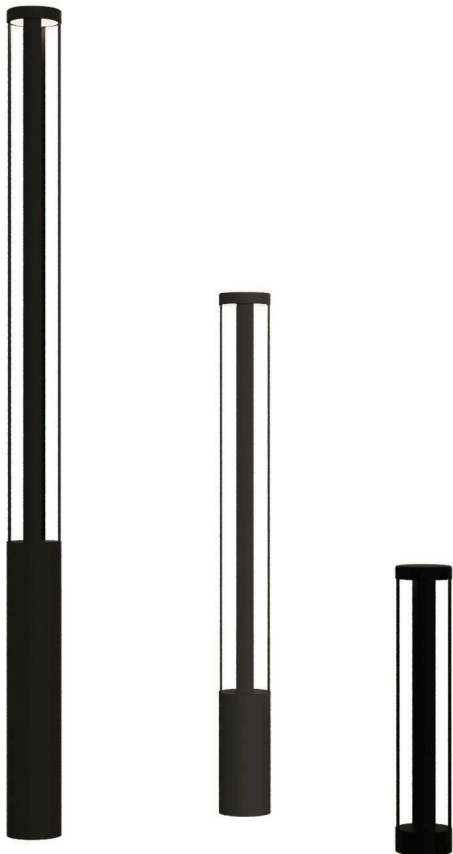

**CODE:
BB-TNGR-BL**

FIXTURE TYPE: _____

PROJECT NAME: _____

HOW TO ORDER: CODE:

Example:
CODE: BB-TNGR-BL-BH1-SH1-D1-SS-K35-M316-LSB9

BB-TNGR-BL-BH1-SH1-D1-SS-K35-M316-LSB9

6 BODY FINISH OPTIONS:

Stainless powder coated standard colors:

- -WH White ●
- -GR Green ●
- -CO Corten ●
- -GR Grey ●
- -BL Black ●

-M316 316 Stainless steel with a #4 swirl brushed stainless surface finish

-CUS Custom on request* ● ● ● ● ●

7 DIMMING OPTIONS:

- -NON NON-Dimmable
- -DIM 0-10V
- -CAS Casambi
- -LUT Lutron
- -DAL Dali

8 LIGHT SOURCE OUTPUT BOLLARD:

- -LSB2 2 W / 110 lm
- -LSB3 3 W / 200 lm
- -LSB5 5W / 294 lm
- -LSB6 6 W / 396 lm
- -LSB9 9 W / 580 lm
- -LSB10 10 W / 590 lm
- -LSB15 15 W / 880 lm
- -LSBC Custom Lumen packages on request*

9 LIGHT SOURCE OUTPUT COLUMN:

- -LSC14 14 W / 970 lm
- -LSC17 17 W / 1200 lm
- -LSC20 20 W / 1400 lm
- -LSC27 27 W / 1780 lm
- -LSC40 40W / 2600 lm
- -LSC55 55 W / 3200 lm
- -LSC65 65 W / 3810 lm

THINK BOLLARD - THINK BULLARD

sales@gordonbullard.com
www.bullardbollards.com
1-877-964-4646

991 South Gull Lake Dr
Richland, MI 49083
USA