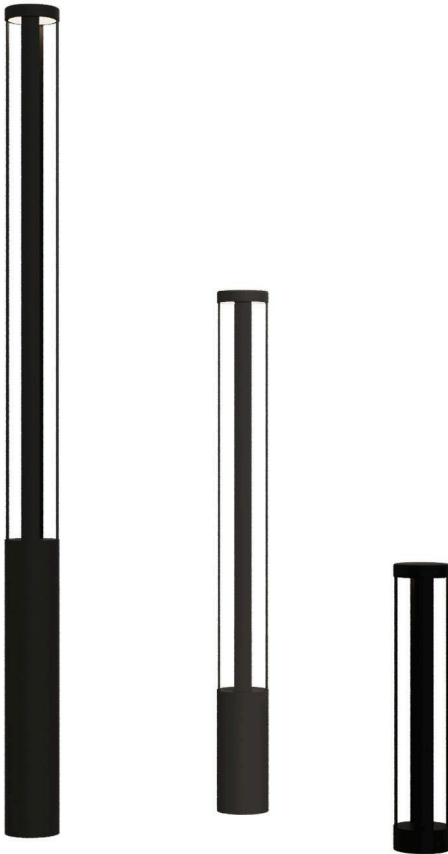

**BULLARD
BOLLARDS**
Think Bollard Think Bullard

TANGO ROUND
BB-TNG-RND-BL

FIXTURE TYPE: _____

PROJECT NAME: _____

GENERAL INFORMATION:

The Tango Round Bollard from Bullard Bollards is a versatile and durable outdoor lighting solution, designed to enhance various environments with its modern aesthetic and reliable performance. Equipped with a 15W LED, the Tango Round delivers a luminous output of 1200 lumens, providing bright and efficient lighting for outdoor spaces. Supports dimming mode, allowing for adjustable lighting levels to suit different ambiance requirements. Boasts an IP65 rating, making it suitable for various weather conditions and ensuring reliable performance outdoors.

FIXTURE TYPE:

Bollard

VOLTAGE:

110-277V

MATERIAL:

Stainless Steel / Aluminum

IP RATING:

IP65

HOW TO ORDER: CODE:

Example:
CODE: BB-TNG-RND-BL-BH1-SH1-D1-SS-K35-M316-LSB9

BB-TNG-RND-BL-BH1-SH1-D1-SS-K35-M316-LSB9

1 BODY HEIGHT:

- BH1 H: 24" (61 cm)
- BH2 H: 36" (91 cm)
- BH3 H: 48" (122 cm)
- BH4 H: 56" (142 cm)
- BH5 H: 96" (244 cm)
- BH6 H: 120" (305 cm)
- BH7 H: 168" (427 cm)
- BH8 H: 192" (488 cm)
- BHC CUS*

2 BASE HEIGHT:

- SH1 H: 4" (10 cm)
- SH2 H: 6" (15 cm)
- SH3 H: 8" (20 cm)
- SH4 H: 12" (30 cm)
- SH5 H: 16" (41 cm)
- SH6 H: 18" (46 cm)
- SH7 H: 24" (61 cm)
- SHC CUS*

3 DIAMETER:

- D1 \varnothing : 6" (15 cm)
- D2 \varnothing : 8" (20 cm)
- D3 \varnothing : 10" (25 cm)
- D4 \varnothing : 12" (30 cm)
- DC CUS*