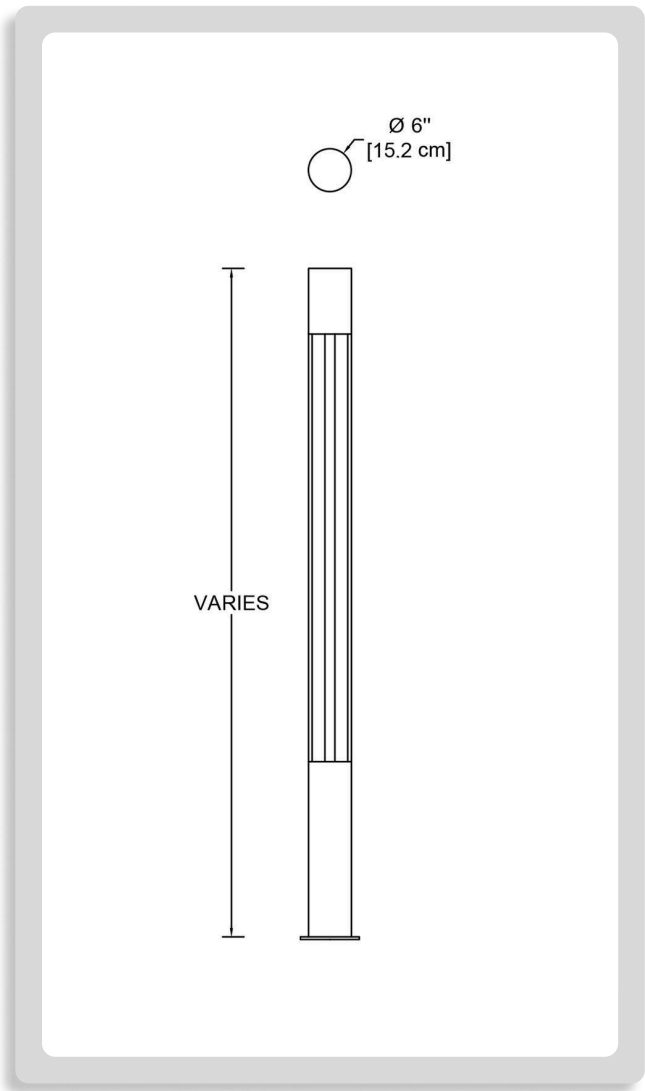

HOW TO ORDER: CODE:

Example:
CODE: BB-TNG-RND-BL-BH1-SH1-D1-SS-K35-M316-LSB9

BB-TNG-RND-BL-BH1-SH1-D1-SS-K35-M316-LSB9

1 BODY HEIGHT:

- BH1 H: 24" (61 cm)
- BH2 H: 36" (91 cm)
- BH3 H: 48" (122 cm)
- BH4 H: 56" (142 cm)
- BH5 H: 96" (244 cm)
- BH6 H: 120" (305 cm)
- BH7 H: 168" (427 cm)
- BH8 H: 192" (488 cm)
- BHC CUS*

2 BASE HEIGHT:

- SH1 H: 4" (10 cm)
- SH2 H: 6" (15 cm)
- SH3 H: 8" (20 cm)
- SH4 H: 12" (30 cm)
- SH5 H: 16" (41 cm)
- SH6 H: 18" (46 cm)
- SH7 H: 24" (61 cm)
- SHC CUS*

3 DIAMETER:

- D1 \varnothing : 6" (15 cm)
- D2 \varnothing : 8" (20 cm)
- D3 \varnothing : 10" (25 cm)
- D4 \varnothing : 12" (30 cm)
- DC CUS*