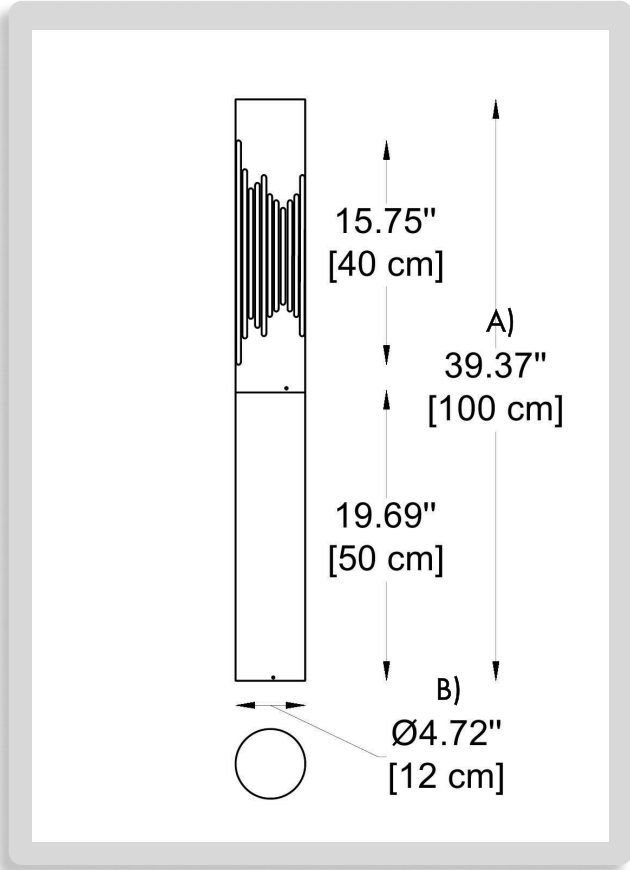

FIXTURE TYPE: _____

PROJECT NAME: _____

HOW TO ORDER:

CODE:

Example:
CODE: BB-10302-BL-K30-DIM-RAL9005

BB-10302-BL-K30-
DIM-RAL9005

1 DIMENSIONS:

A) Height - H: 39.37" (100 cm)
B) Diameter - Ø: 4.72" (12 cm)

2 LIGHT SOURCE:

LED / 10W / 1000 lm / CRI 80 / 360°

3 CCT:

-K30 3000K
-K40 4000K
-RGB RGB

4 DIMMING OPTIONS:

-NON NON-Dimmable
-DIM 0-10V

5 FINISH OPTIONS:

-RAL9005 Satin Black
-RAL7024 Graphite

THINK BOLLARD - THINK BULLARD

sales@gordonbullard.com
www.bullardbollards.com
1-877-964-4646

991 South Gull Lake Dr
Richland, MI 49083
USA