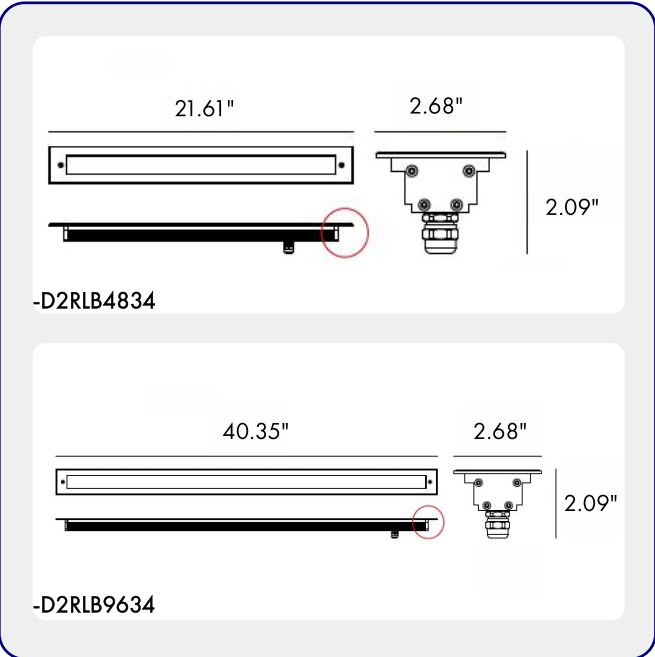

FIXTURE TYPE: _____

PROJECT NAME: _____

NOTES:

HOW TO ORDER:

CODE:

Example:
CODE: BB-SG-KPG-IL-XXX-XXX-XXX-XXX-XXX-XXX

BB-SG-KPG-IL-D2RLB3647D-S

1 MODELS:

CODE -D2RLB3647D

DIMENSIONS:

Height - H: 2.09" (5.3 cm)
Width - W: 2.68" (6.8 cm)
Length - L: 21.61" (54.9 cm)

LIGHT SOURCE:

LED /36x0.3W RGBW 4in1 Full color /500 mA /212 lm /IK 07/110-277V

CODE -D2RLB7247D

DIMENSIONS:

Height - H: 2.09" (5.3 cm)
Width - W: 2.68" (6.8 cm)
Length - L: 40.35" (102.5 cm)

LIGHT SOURCE:

LED /72x0.3W RGBW 4in1 Full color /1000 mA /414 lm /IK 07/110-277V

2 LED WAVE LENGTH

R= 620-630 nm
G= 520-530 nm
B= 460-470 nm
W= 6000K

3 ACCESSORIES:

RECESSED SLEEVE (INCLUDED)

- 137# - L: 21.61"
- 138# - L: 40.35"