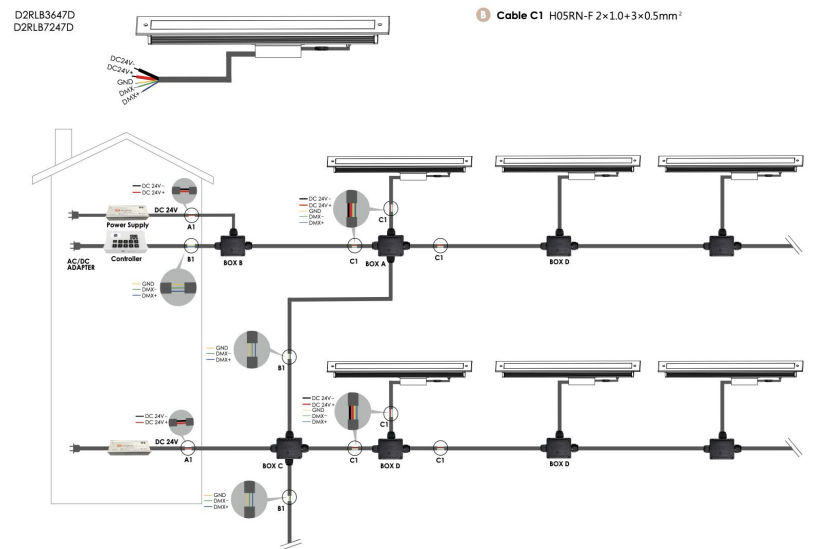

DIMENSIONS:

Height - H: 2.09" (5.3 cm)  
 Width - W: 2.68" (6.8 cm)  
 Length - L: 40.35" (102.5 cm)

LIGHT SOURCE:

LED /72x0.3W RGBW 4in1 Full color /1000 mA /414 lm /IK 07/110-277V

**2 LED WAVE LENGTH**

R= 620-630 nm  
 G= 520-530 nm  
 B= 460-470 nm  
 W= 6000K

**3 ACCESSORIES:**

RECESSED SLEEVE (INCLUDED)

- 137# - L: 21.61"  
 - 138# - L: 40.35"

**BULLARD  
BOLLARDS**  
Think Bullard Think Bullard

**CODE:  
BB-SG-KPG-IL**

FIXTURE TYPE: \_\_\_\_\_

PROJECT NAME: \_\_\_\_\_

NOTES:

**HOW TO ORDER:**

**CODE:**

Example:  
CODE: BB-SG-KPG-IL-XXX-XXX-XXX-XXX-XXX-XXX

BB-SG-KPG-IL-D2RLB3647D-S

**4 CABLE STYLE**

**SINGLE CABLE -S**

**DUAL CABLE -D**

sales@gordonbullard.com  
www.bullardbollards.com  
1-877-964-4646

991 South Gull Lake Dr  
Richland, MI 49083  
USA

**BULLARD  
BOLLARDS**  
Think Bullard Think Bullard

**CODE:  
BB-SG-KPG-IL**

FIXTURE TYPE: \_\_\_\_\_