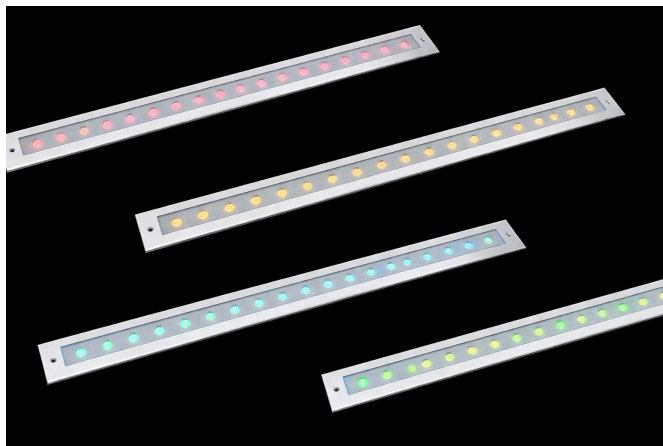

# SAGITTARIUS INGROUND LUMINAIRE - RGBW

**BULLARD  
BOLLARDS**  
Think Bollard Think Bullard

**CODE:  
BB-SG-KPG-IL**

FIXTURE TYPE: \_\_\_\_\_

PROJECT NAME: \_\_\_\_\_

**GENERAL INFORMATION:**

Sagittarius Collection offers advanced RGBW inground lighting designed to create dynamic outdoor environments. Available in two models and sizes, these fixtures feature RGBW 4-in-1 full-color LEDs, delivering vibrant color mixing and versatile lighting effects. Built with durable IK07-rated construction, Lumina combines performance, reliability, and creative lighting possibilities to elevate any landscape.

**FIXTURE TYPE:**

Inground Luminaire - RGBW

**LIGHTING:**

LED LED

**VOLTAGE:**

110-277V

**MATERIAL:**

Extruded aluminium, powder coated

CODE -D2RLB3647D

DIMENSIONS:

Height - H: 2.09" (5.3 cm)  
 Width - W: 2.68" (6.8 cm)  
 Length - L: 21.61" (54.9 cm)

LIGHT SOURCE:

LED /36x0.3W RGBW 4in1 Full color /500 mA /212 lm /IK 07/110-277V

CODE -D2RLB7247D

DIMENSIONS:

Height - H: 2.09" (5.3 cm)  
 Width - W: 2.68" (6.8 cm)  
 Length - L: 40.35" (102.5 cm)

LIGHT SOURCE:

LED /72x0.3W RGBW 4in1 Full color /1000 mA /414 lm /IK 07/110-277V

**2 LED WAVE LENGTH**

R= 620-630 nm  
 G= 520-530 nm  
 B= 460-470 nm  
 W= 6000K