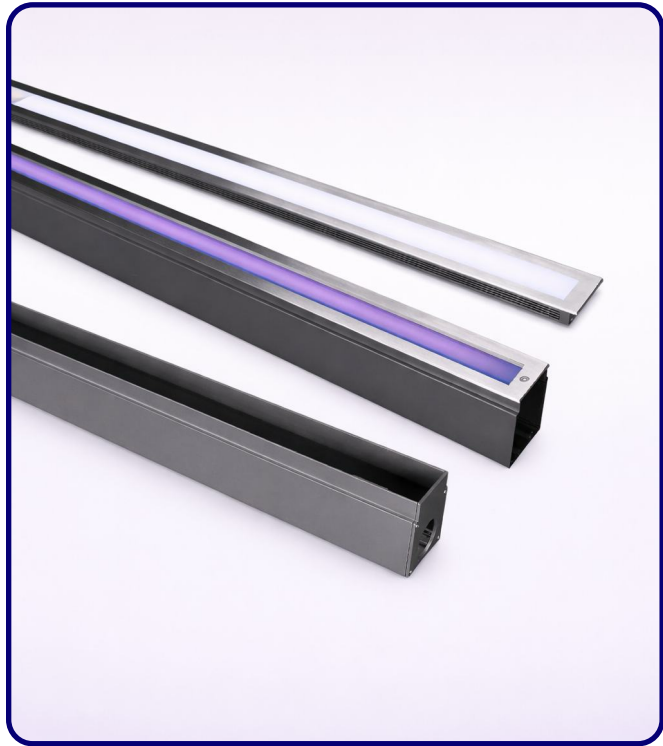

**BULLARD
BOLLARDS**
Think Bullard Think Bullard

**CODE:
BB-SG-KPG-IL**

FIXTURE TYPE: _____

PROJECT NAME: _____

NOTES: