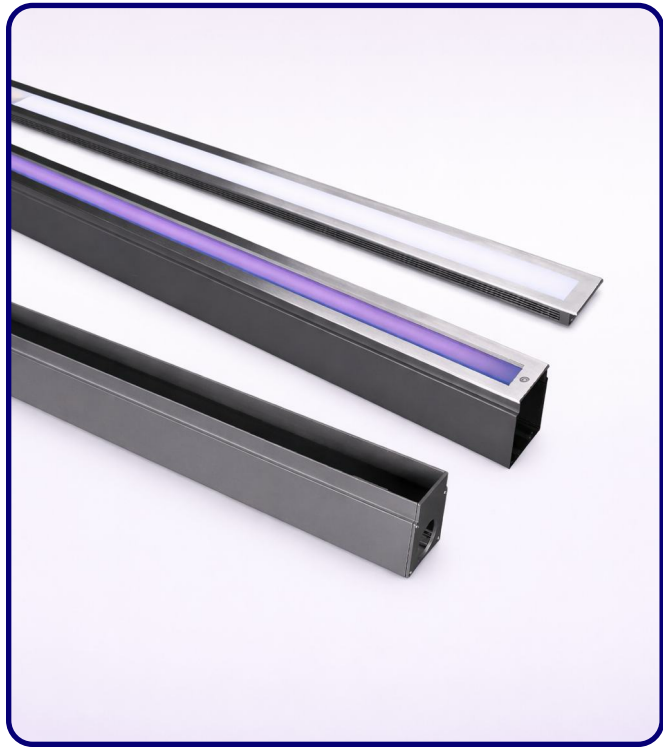

# SAGITTARIUS INGROUND LUMINAIRE - RGBW

**BULLARD  
BOLLARDS**  
Think Bollard Think Bullard

**CODE:  
BB-SG-KPG-IL**

FIXTURE TYPE: \_\_\_\_\_

PROJECT NAME: \_\_\_\_\_

**GENERAL INFORMATION:**

Sagittarius Collection offers advanced RGBW inground lighting designed to create dynamic outdoor environments. Available in two models and sizes, these fixtures feature RGBW 4-in-1 full-color LEDs, delivering vibrant color mixing and versatile lighting effects. Built with durable IK07-rated construction, Lumina combines performance, reliability, and creative lighting possibilities to elevate any landscape.

**FIXTURE TYPE:**

Inground Luminaire - RGBW

**LIGHTING:**

LED LED

**VOLTAGE:**

110-277V

**MATERIAL:**

Extruded aluminium, powder coated

DIMENSIONS:

Height - H: 2.09" (5.3 cm)  
 Width - W: 2.68" (6.8 cm)  
 Length - L: 40.35" (102.5 cm)

LIGHT SOURCE:

LED /72x0.3W RGBW 4in1 Full color /1000 mA /414 lm /IK 07/110-277V

**2 LED WAVE LENGTH**

R= 620-630 nm  
 G= 520-530 nm  
 B= 460-470 nm  
 W= 6000K