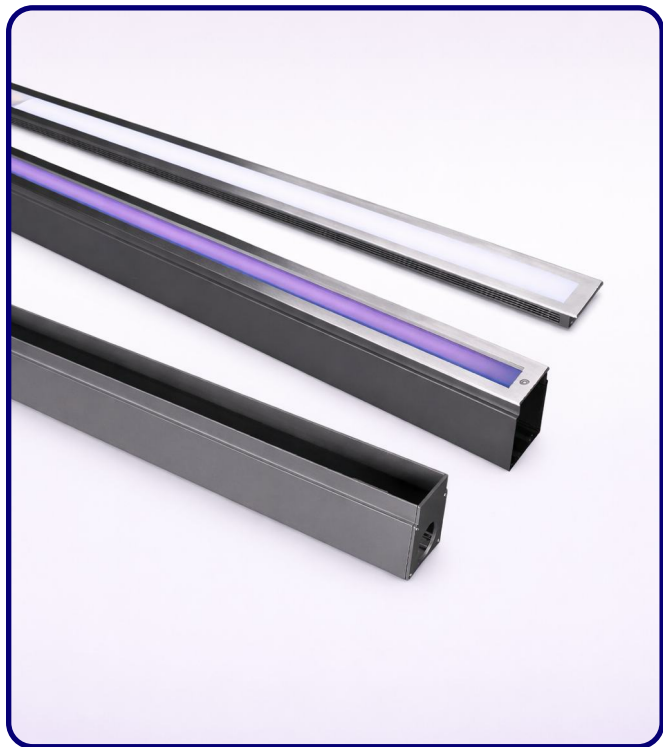

**BULLARD
BOLLARDS**
Think Bullard Think Bullard

**CODE:
BB-SG-KPG-IL**

FIXTURE TYPE: _____

PROJECT NAME: _____

NOTES:

HOW TO ORDER:

CODE:

Example:
CODE: BB-SG-KPG-IL-XXX-XXX-XXX-XXX-XXX-XXX

BB-SG-KPG-IL-D2RLB3647D-S