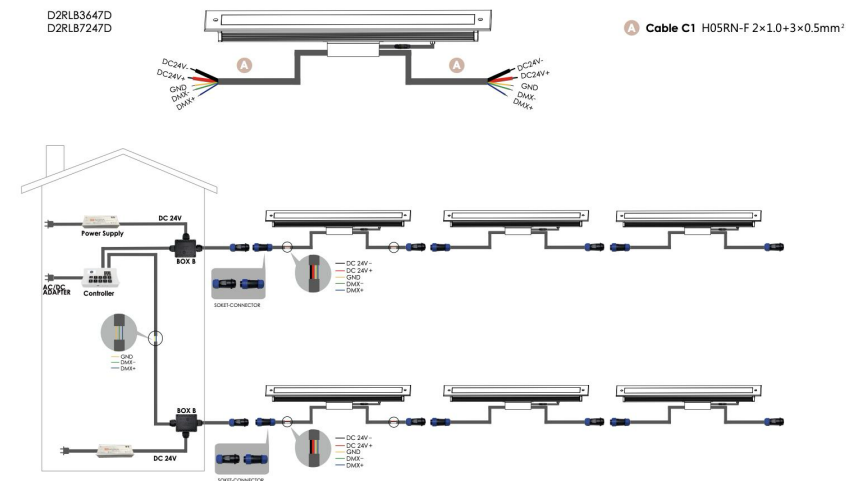

DIMENSIONS:

Height - H: 2.09" (5.3 cm)  
 Width - W: 2.68" (6.8 cm)  
 Length - L: 40.35" (102.5 cm)

LIGHT SOURCE:

LED /72x0.3W RGBW 4in1 Full color /1000 mA /414 lm /IK 07/110-277V

**2 LED WAVE LENGTH**

R= 620-630 nm  
 G= 520-530 nm  
 B= 460-470 nm  
 W= 6000K

**3 ACCESSORIES:**

RECESSED SLEEVE (INCLUDED)

- 137# - L: 21.61"  
 - 138# - L: 40.35"

**BULLARD  
BOLLARDS**  
Think Bullard Think Bullard

**CODE:  
BB-SG-KPG-IL**

FIXTURE TYPE: \_\_\_\_\_

PROJECT NAME: \_\_\_\_\_

NOTES:

**HOW TO ORDER:**

**CODE:**

Example:  
CODE: BB-SG-KPG-IL-XXX-XXX-XXX-XXX-XXX-XXX

BB-SG-KPG-IL-D2RLB3647D-S

**4 CABLE STYLE**

**SINGLE CABLE -S**

**DUAL CABLE -D**

sales@gordonbullard.com  
www.bullardbollards.com  
1-877-964-4646

991 South Gull Lake Dr  
Richland, MI 49083  
USA

**BULLARD  
BOLLARDS**  
Think Bullard Think Bullard

**CODE:  
BB-SG-KPG-IL**

FIXTURE TYPE: \_\_\_\_\_