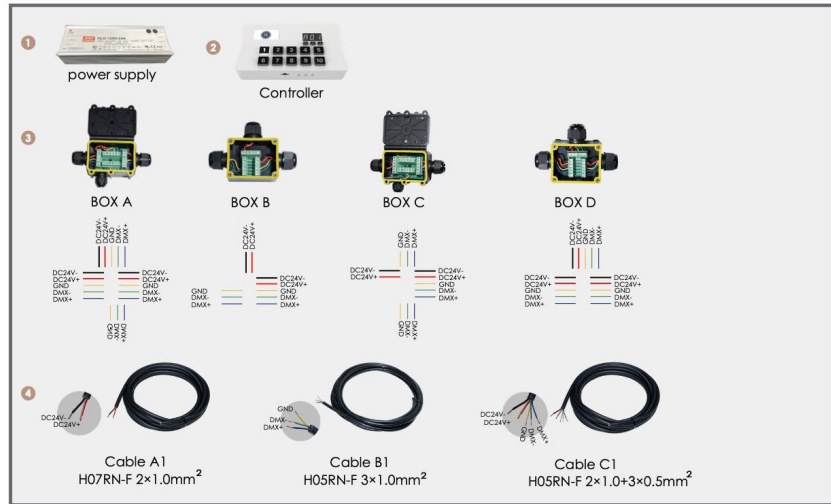

PROJECT NAME: \_\_\_\_\_

NOTES:

**HOW TO ORDER:**

**CODE:**

Example:  
CODE: BB-SG-KPG-IL-XXX-XXX-XXX-XXX-XXX-XXX

BB-SG-KPG-IL-D2RLB3647D-S

sales@gordonbullard.com  
www.bullardbollards.com  
1-877-964-4646