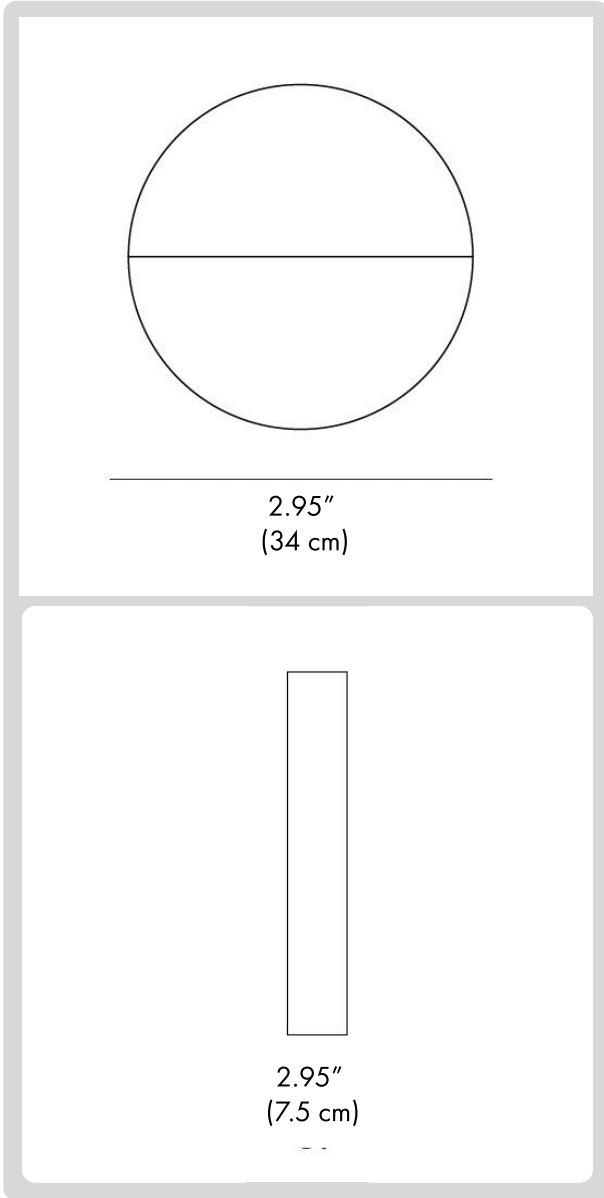

FIXTURE TYPE: \_\_\_\_\_

PROJECT NAME: \_\_\_\_\_

**HOW TO ORDER:**

**CODE:**

**Example:**  
**CODE: BB-1098-9010-K20-DIM-392**

BB-1098-9010  
-K20-DIM-392

**1 DIMENSIONS:**

Diameter - Ø: 13.39" (34 cm)  
Width - W: 2.95" (7.5 cm)